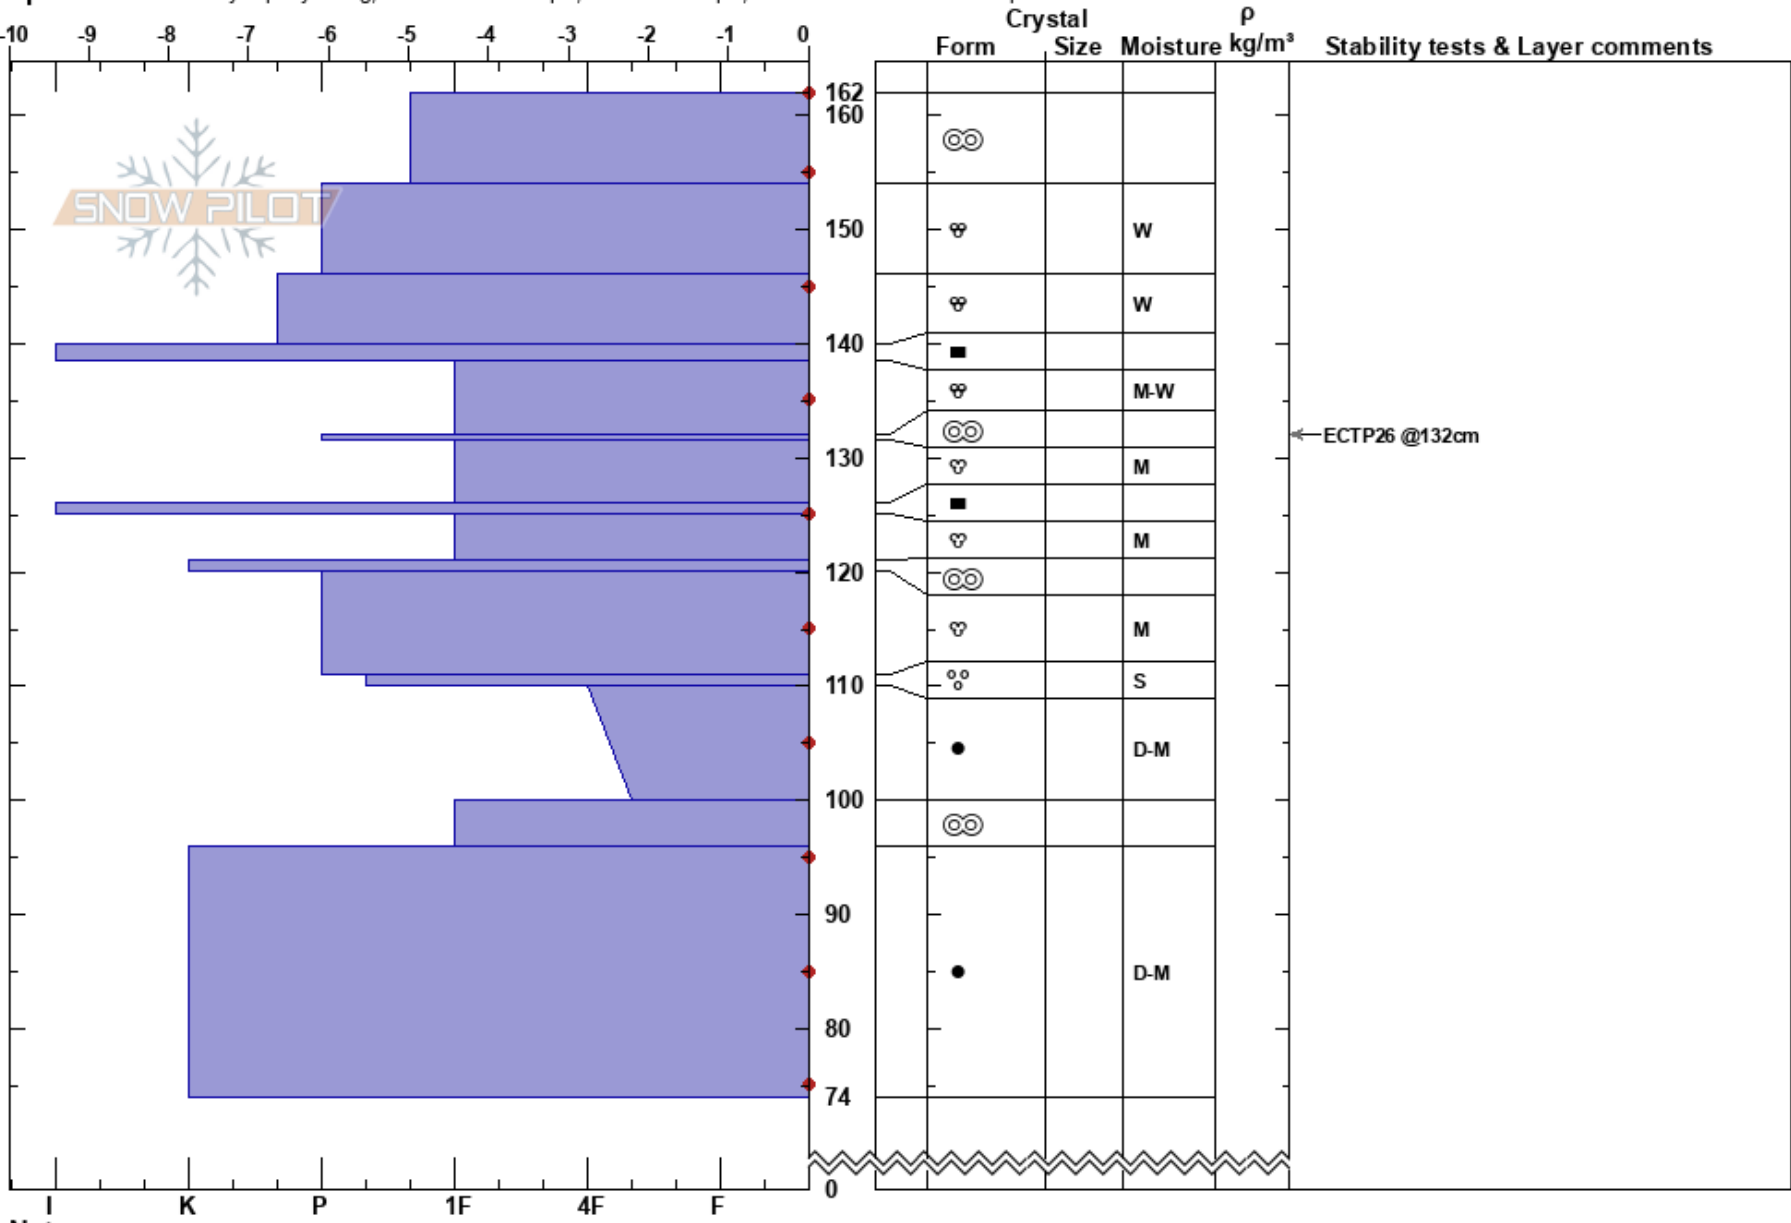

Lolo S Hwy Shots  
 Bitterroot  
 MT  
 Elevation: 5500 ft  
 Aspect: 108°

Logan King  
 03/22/2019 - 10:45am  
 Co-ord: 46.62356N, -114.58170W  
 Slope Angle: 18°  
 Wind Loading: no

Stability: Good  
 Air Temperature: 5°C  
 Sky Cover: CLR  
 Precipitation: NO  
 Wind: SW Light Breeze

HS: 162  
 PF: 8  
 111-110cm: Problematic layer

Specifics: Instability rapidly rising; Ski tracks on slope; We skied slope; Snowmobile tracks on slope

Notes: