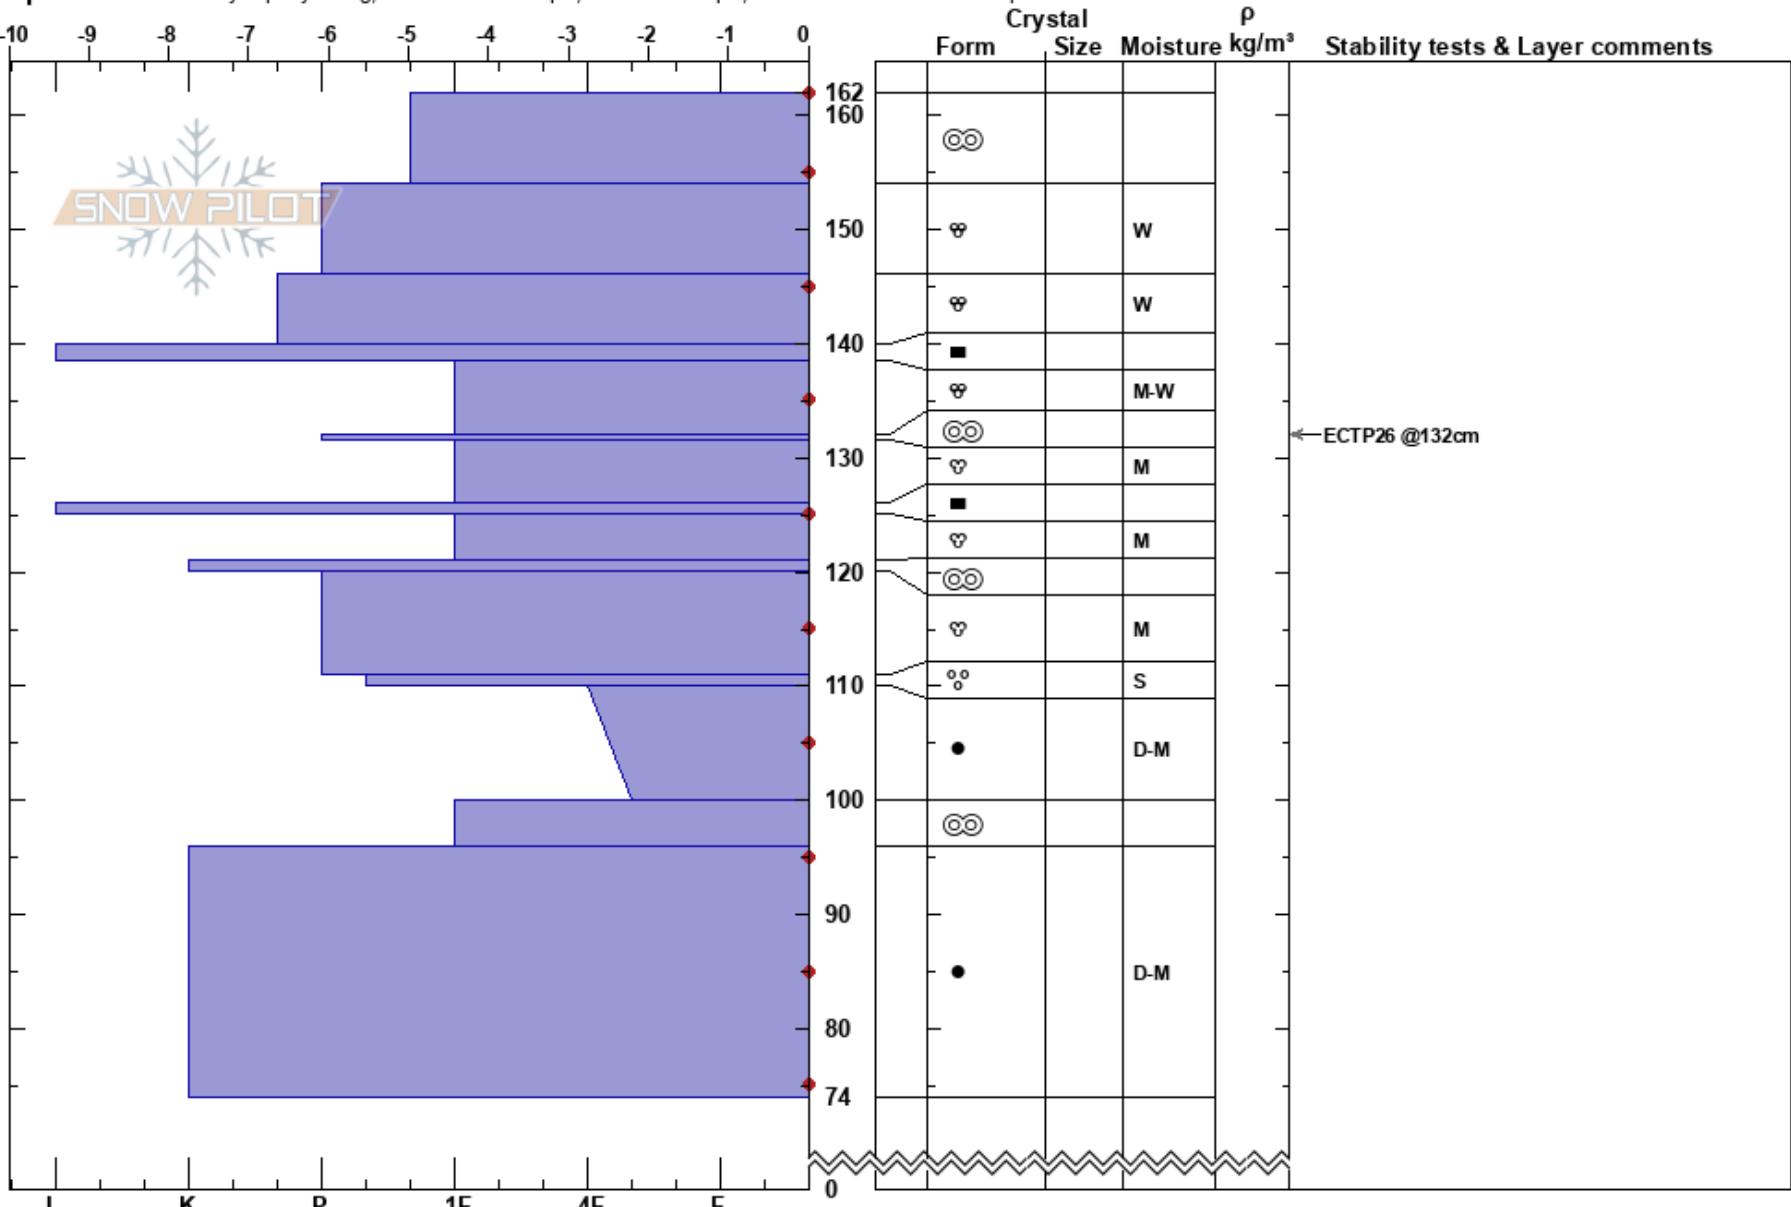

Lolo S Hwy Shots
 Bitterroot
 MT
 Elevation: 5500 ft
 Aspect: 108°

Logan King
 03/22/2019 - 10:45am
 Co-ord: 46.62356N, -114.58170W
 Slope Angle: 18°
 Wind Loading: no

Stability: Good
 Air Temperature: 5°C
 Sky Cover: CLR
 Precipitation: NO
 Wind: SW Light Breeze

HS: 162
 PF: 8
 111-110cm: Problematic layer

Specifics: Instability rapidly rising; Ski tracks on slope; We skied slope; Snowmobile tracks on slope

← ECTP26 @132cm

Notes: