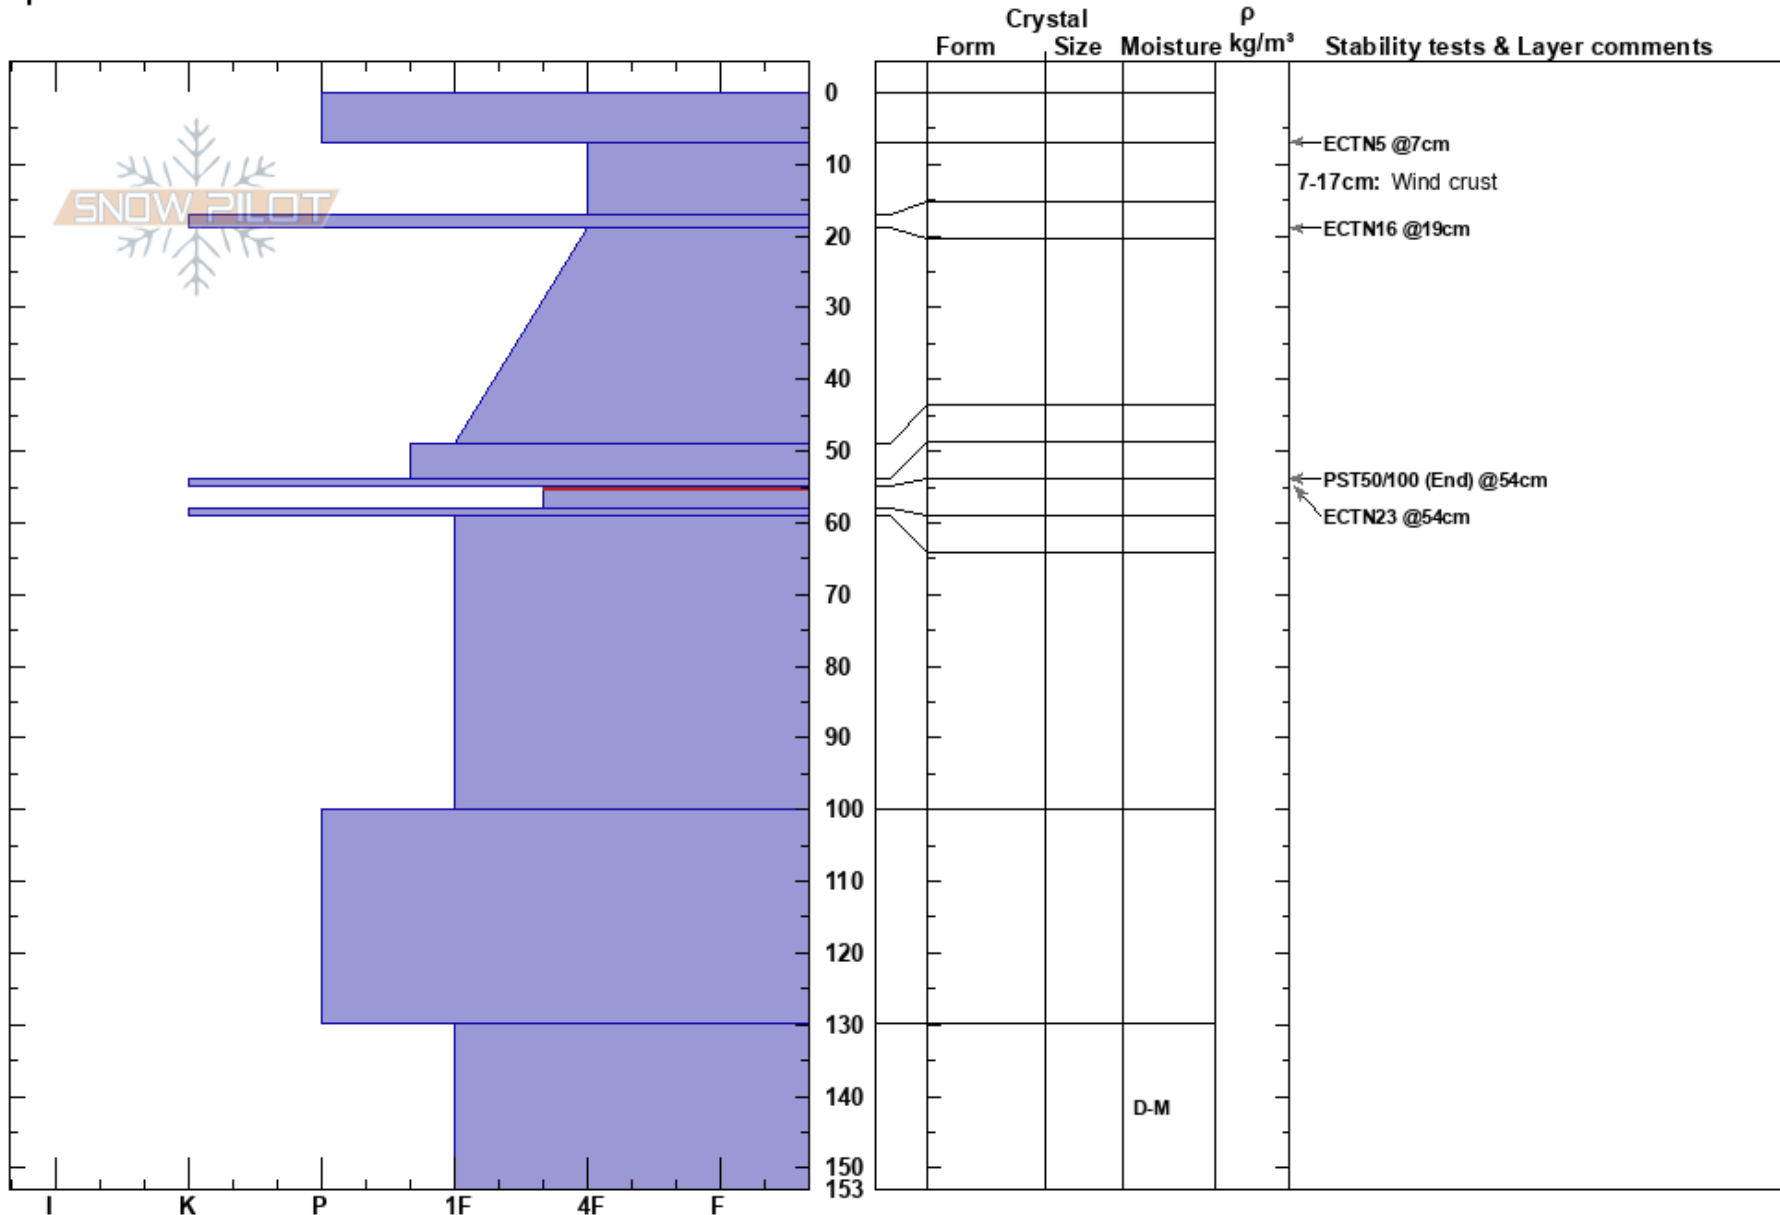

20170131 Aspen SZ
 Front Range
 CO
 Elevation: 11500 ft
 Aspect: 185°
 Specifics:

Ron Simenhois
 01/31/2017 - 12:10pm
 Co-ord: 39.78135N, -105.75966W
 Slope Angle: 35°
 Wind Loading: previous

Stability: Good
 Air Temperature: -4°C
 Sky Cover: FEW
 Precipitation: NO
 Wind: NW Strong

HS: 153
 Layer Notes:
 7-17cm: Wind crust
 55-58cm: Problematic layer

Notes: Pit was dug with Ethan Greene