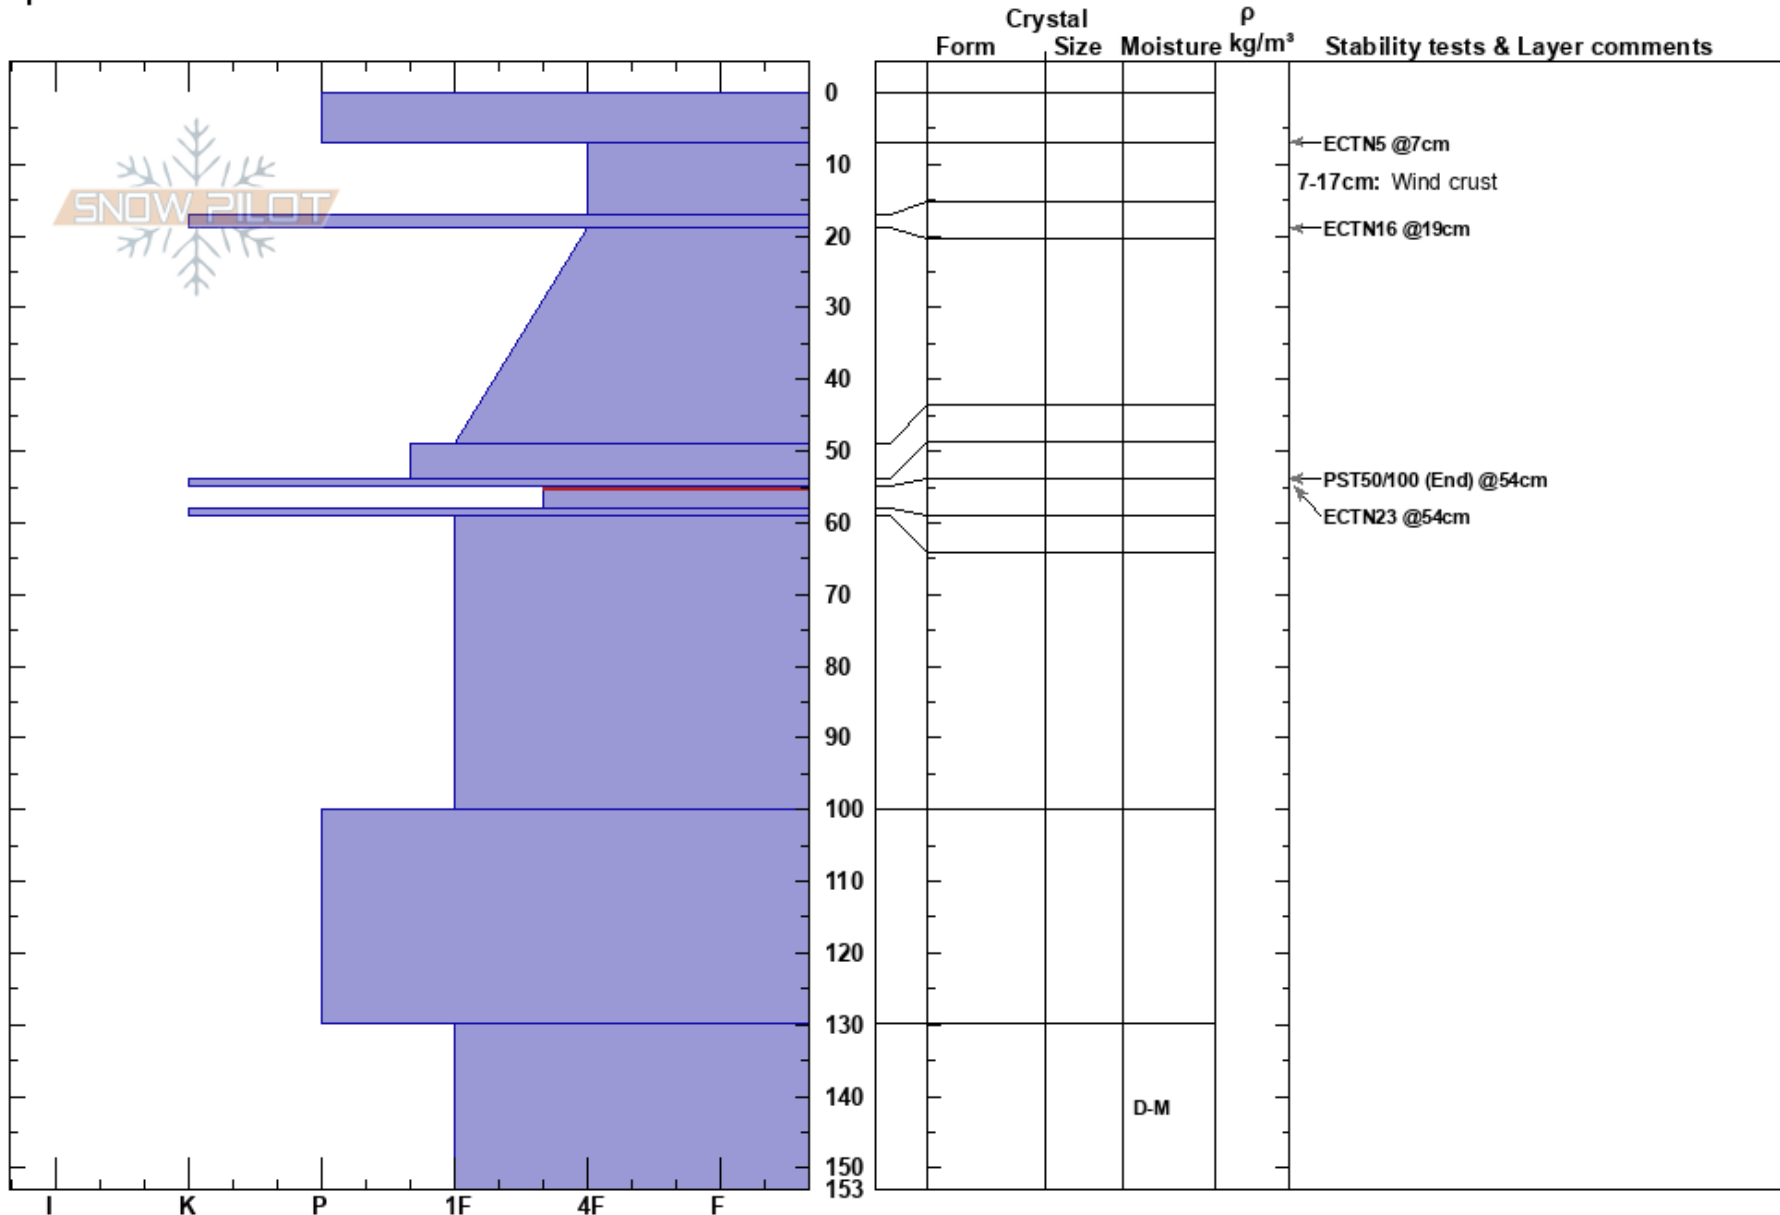

20170131 Aspen SZ  
 Front Range  
 CO  
 Elevation: 11500 ft  
 Aspect: 185°  
 Specifics:

Ron Simenhois  
 01/31/2017 - 12:10pm  
 Co-ord: 39.78135N, -105.75966W  
 Slope Angle: 35°  
 Wind Loading: previous

Stability: Good  
 Air Temperature: -4°C  
 Sky Cover: FEW  
 Precipitation: NO  
 Wind: NW Strong

HS: 153  
 Layer Notes:  
 7-17cm: Wind crust  
 55-58cm: Problematic layer

Notes: Pit was dug with Ethan Greene