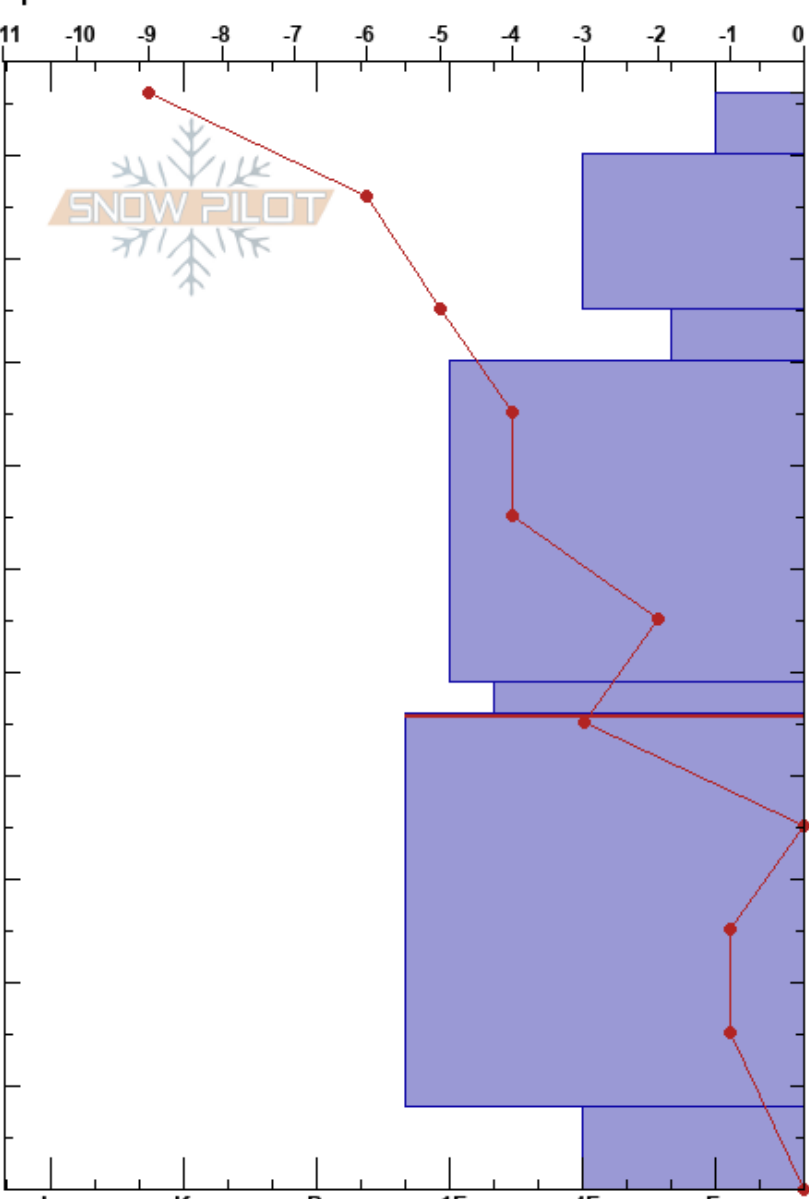

Running Rabbit
 Lewis Range
 MT
 Elevation: 6467 ft
 Aspect: 210°
 Specifics:

jason griswold
 01/31/2017 - 1:01pm
 Co-ord: 48.24713N, -113.54239W
 Slope Angle: 28°
 Wind Loading: no

Stability:
 Air Temperature: -12°C
 Sky Cover: BKN
 Precipitation: NO
 Wind: E Light Breeze

HS: 106
 PF: 25
 46-8cm: Problematic layer

Height (cm)	Crystal		Moisture	ρ kg/m ³	Stability tests & Layer comments
	Form	Size			
106					
100	+				
90					
80					
70					
60					
50					
46					← ECTN22 @46cm Q3
40					
30					
20					
10					
0					