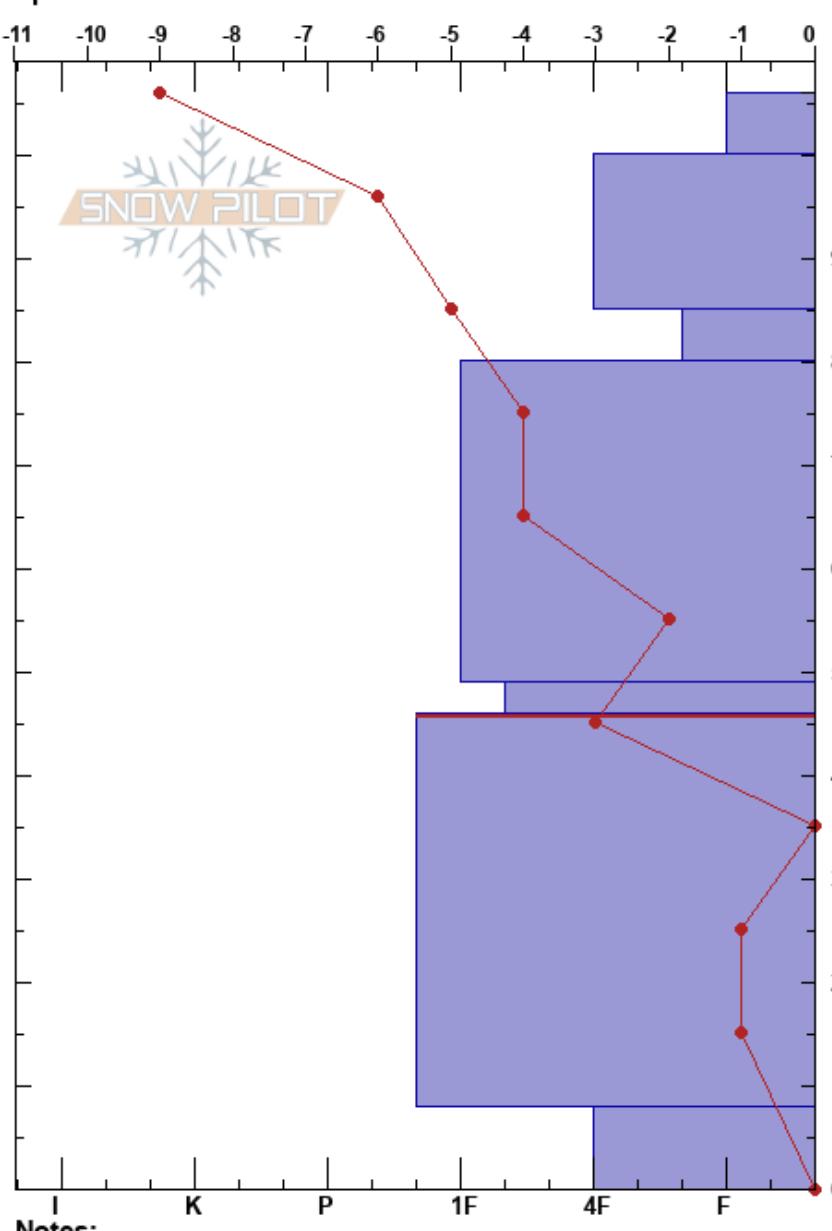

Running Rabbit
Lewis Range
MT
Elevation: 6467 ft
Aspect: 210°
Specifics:

jason griswold
01/31/2017 - 1:01pm
Co-ord: 48.24713N, -113.54239W
Slope Angle: 28°
Wind Loading: no

Stability:
Air Temperature: -12°C
Sky Cover: BKN
Precipitation: NO
Wind: E Light Breeze

HS: 106
PF: 25 46-8cm: Problematic layer

Height (cm)	Crystal		ρ kg/m ³	Stability tests & Layer comments
	Form	Size		
106				
100	+			
90				
80				
70				
60				
50				
46				← ECTN22 @46cm Q3
40				
30				
20				
10				
0				