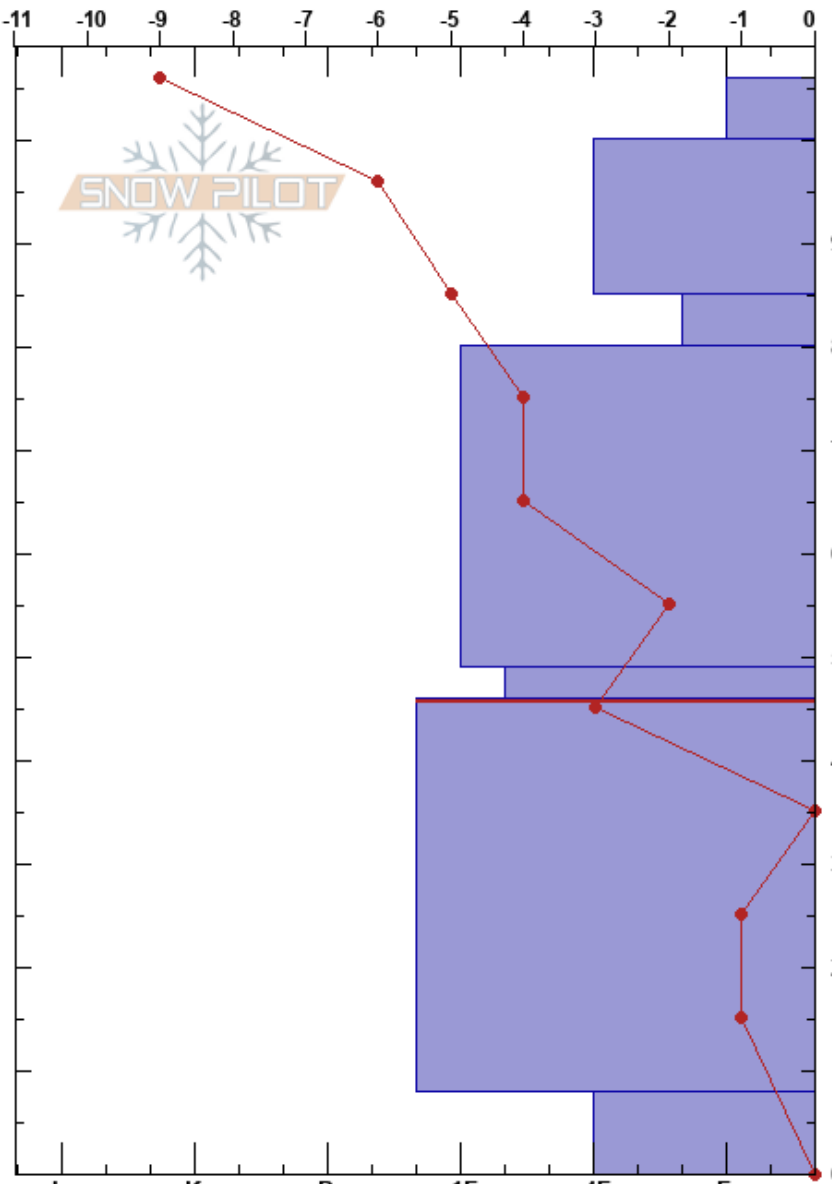

Running Rabbit
 Lewis Range
 MT
 Elevation: 6467 ft
 Aspect: 210°
 Specifics:

jason griswold
 01/31/2017 - 1:01pm
 Co-ord: 48.24713N, -113.54239W
 Slope Angle: 28°
 Wind Loading: no

Stability:
 Air Temperature: -12°C
 Sky Cover: BKN
 Precipitation: NO
 Wind: E Light Breeze

HS: 106
 PF: 25
 46-8cm: Problematic layer

	Crystal		Moisture	ρ kg/m ³	Stability tests & Layer comments
	Form	Size			
106					
100	+				
90					
80					
70					
60					
50					
46					← ECTN22 @46cm Q3
40					
30					
20					
10					
0					