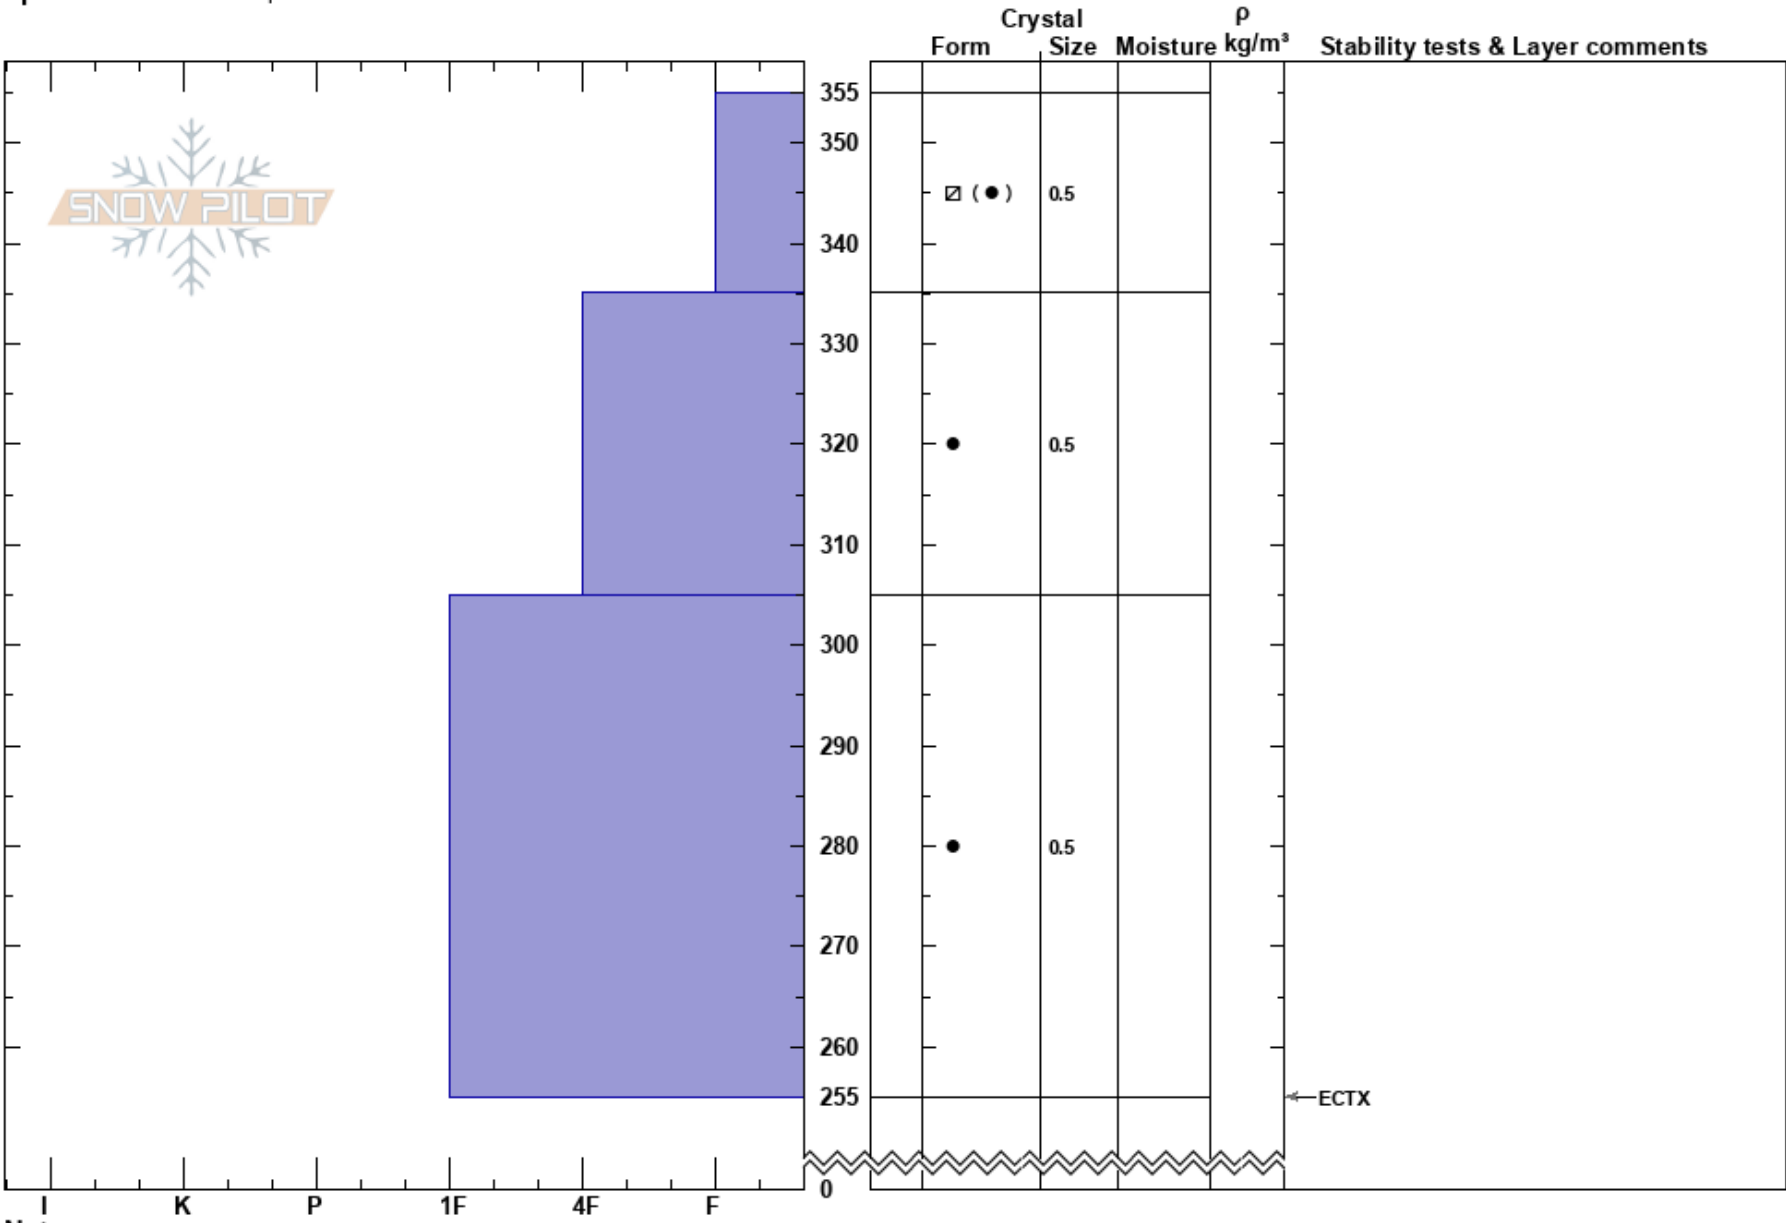

Waterhouse Peak
 Central Sierra
 CA
Elevation: 9420 ft
Aspect: 20°
Specifics: We skied slope

Brandon Schwartz
 01/31/2017 - 12:30pm
Co-ord: 38.77707N, -119.96540W
Slope Angle: 20°
Wind Loading: no

Stability:
Air Temperature:
Sky Cover: FEW
Precipitation: NO
Wind: SW Moderate

HS: 355
PS: 10
Layer Notes:

Notes: Test pit dug at treeline.