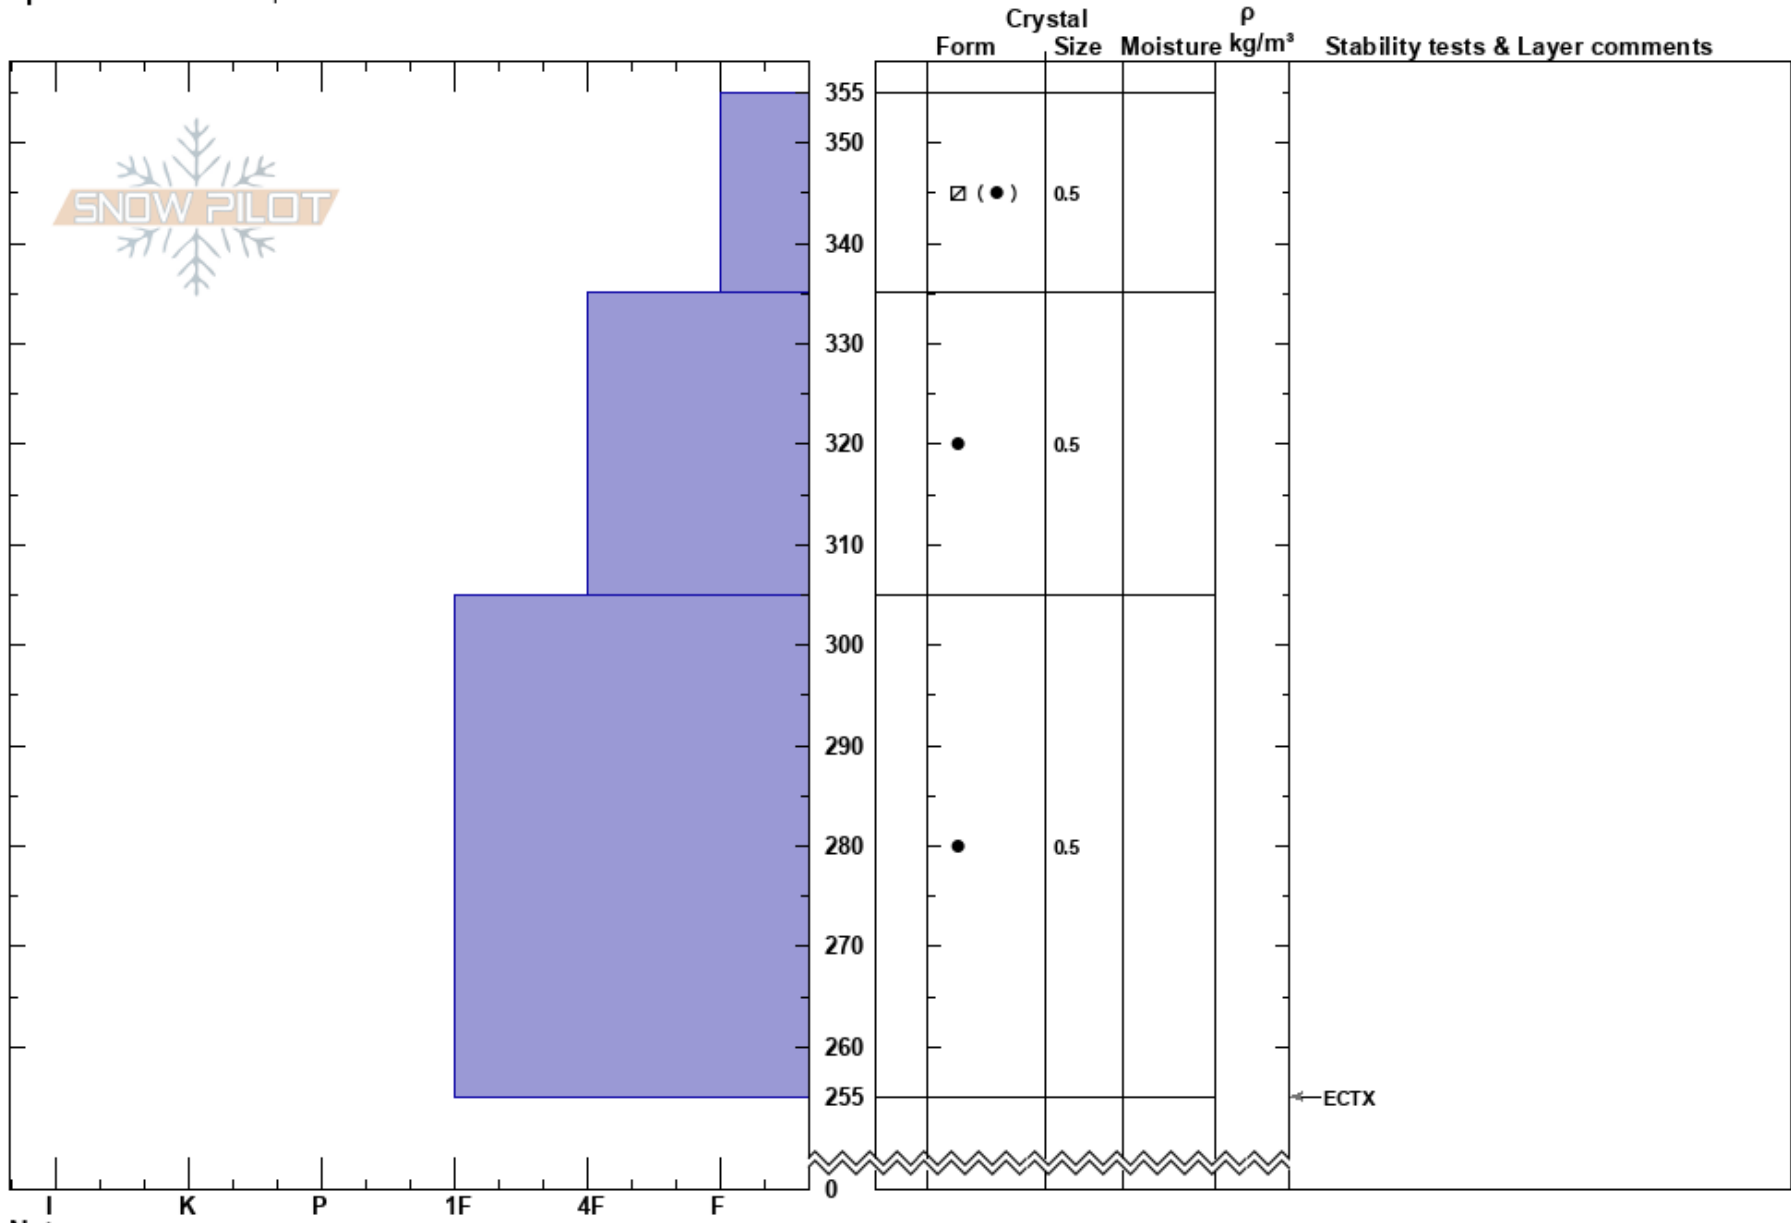

Waterhouse Peak
 Central Sierra
 CA
Elevation: 9420 ft
Aspect: 20°
Specifics: We skied slope

Brandon Schwartz
 01/31/2017 - 12:30pm
Co-ord: 38.77707N, -119.96540W
Slope Angle: 20°
Wind Loading: no

Stability:
Air Temperature:
Sky Cover: FEW
Precipitation: NO
Wind: SW Moderate

HS: 355
PS: 10
Layer Notes:

Notes: Test pit dug at treeline.