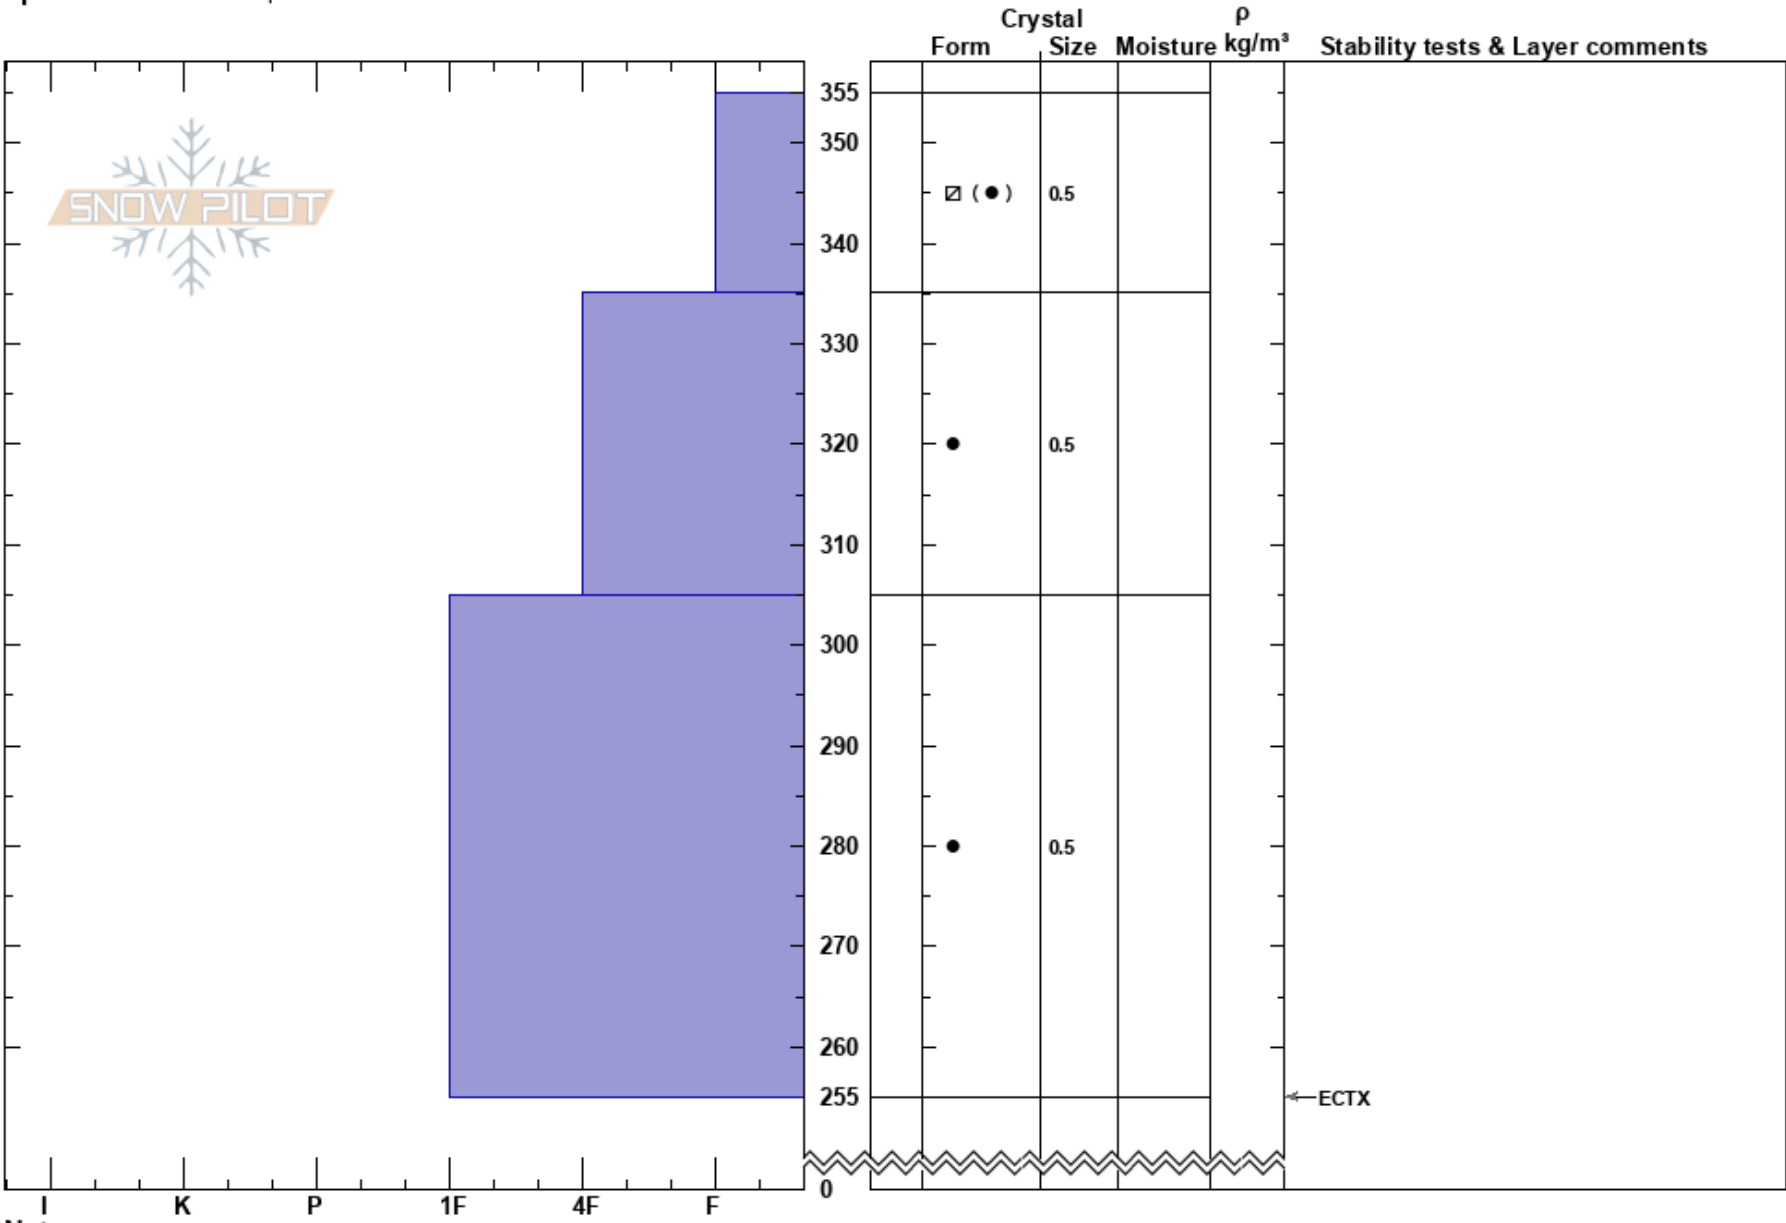

Waterhouse Peak
 Central Sierra
 CA
Elevation: 9420 ft
Aspect: 20°
Specifics: We skied slope

Brandon Schwartz
 01/31/2017 - 12:30pm
Co-ord: 38.77707N, -119.96540W
Slope Angle: 20°
Wind Loading: no

Stability:
Air Temperature:
Sky Cover: FEW
Precipitation: NO
Wind: SW Moderate

HS: 355
PS: 10
Layer Notes:

← ECTX

Notes: Test pit dug at treeline.