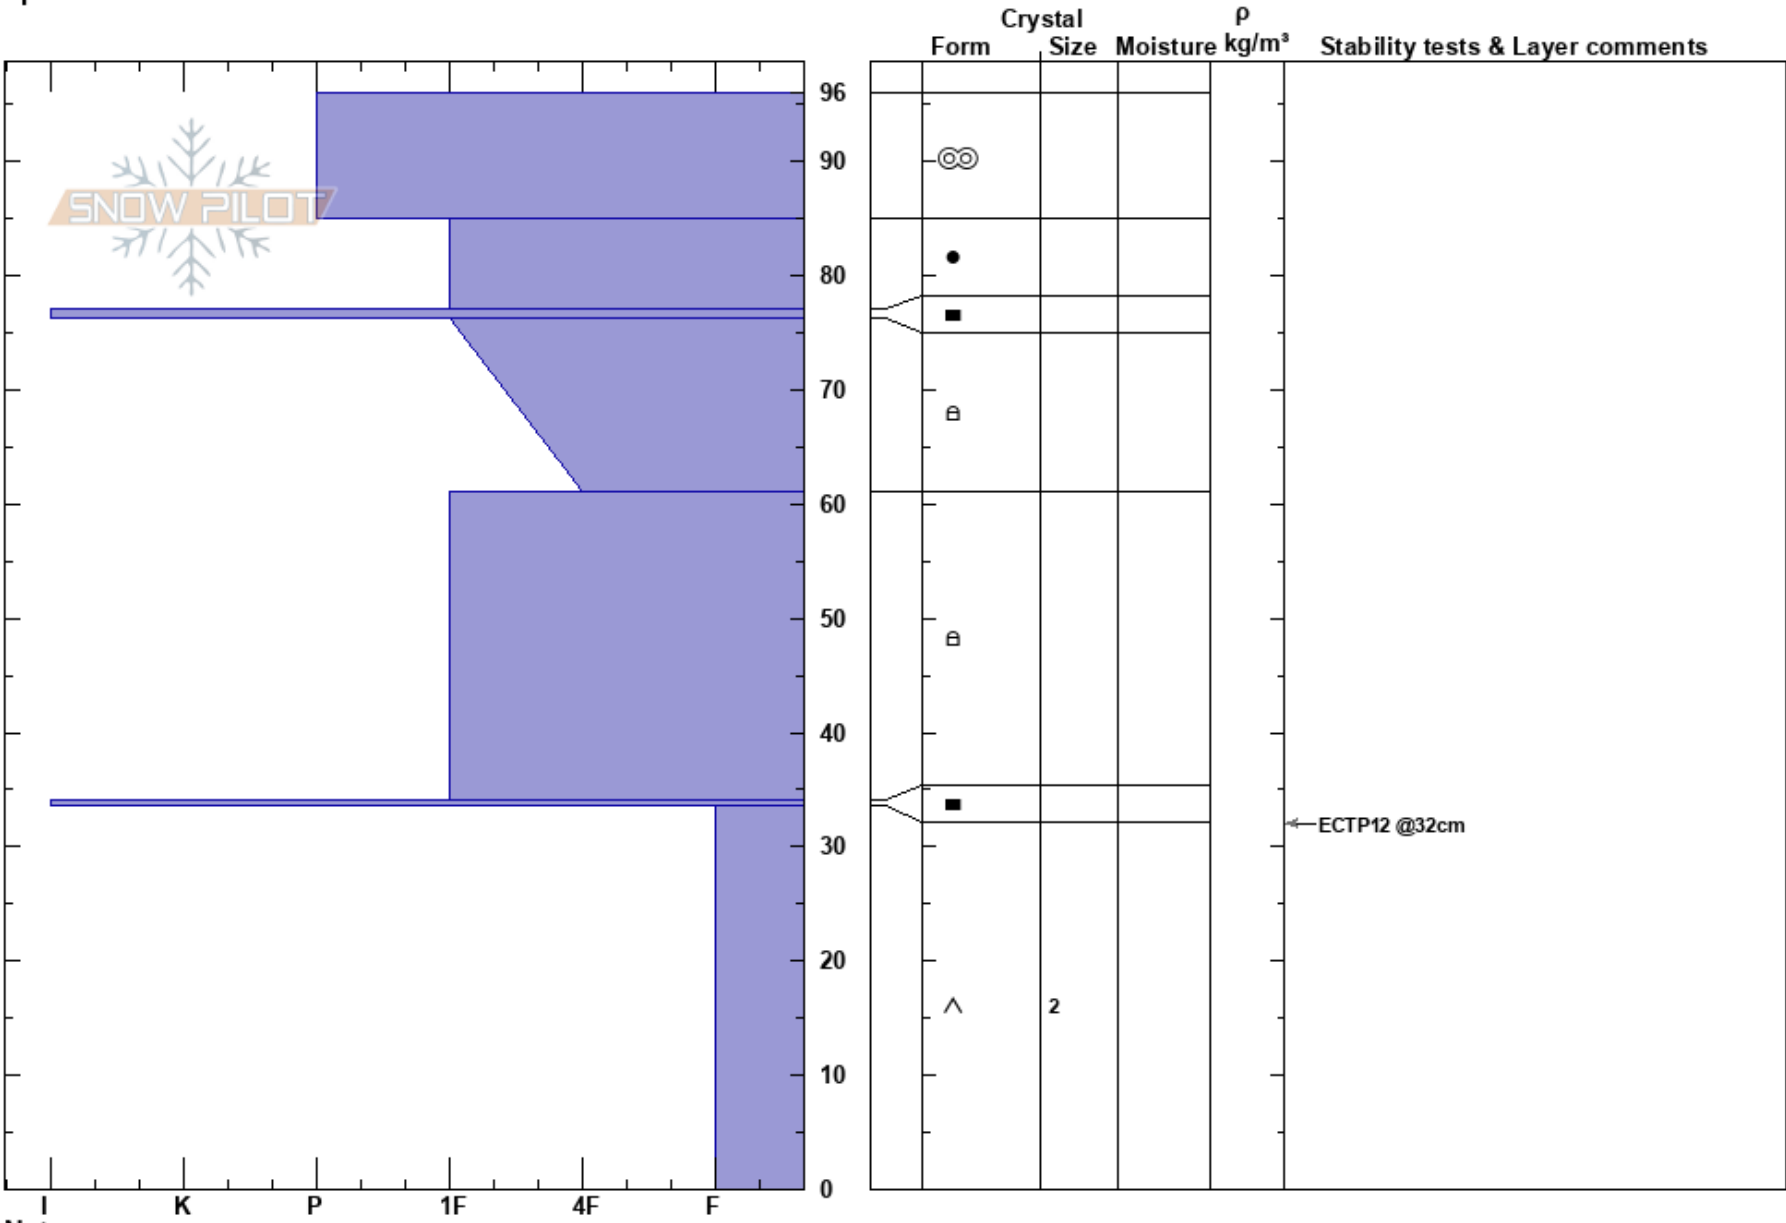

Losthorse 03/20/19
 Bitterroot
 MT
 Elevation: 7281 ft
 Aspect: 200°
 Specifics:

Travis Craft
 03/20/2019 - 11:00am
 Co-ord: 46.13860N, -114.52283W
 Slope Angle: 12°
 Wind Loading:

Stability:
 Air Temperature: 2°C
 Sky Cover: CLR
 Precipitation: NO
 Wind: SE Moderate

HS:96
 33.5-0cm: Problematic layer

Notes: