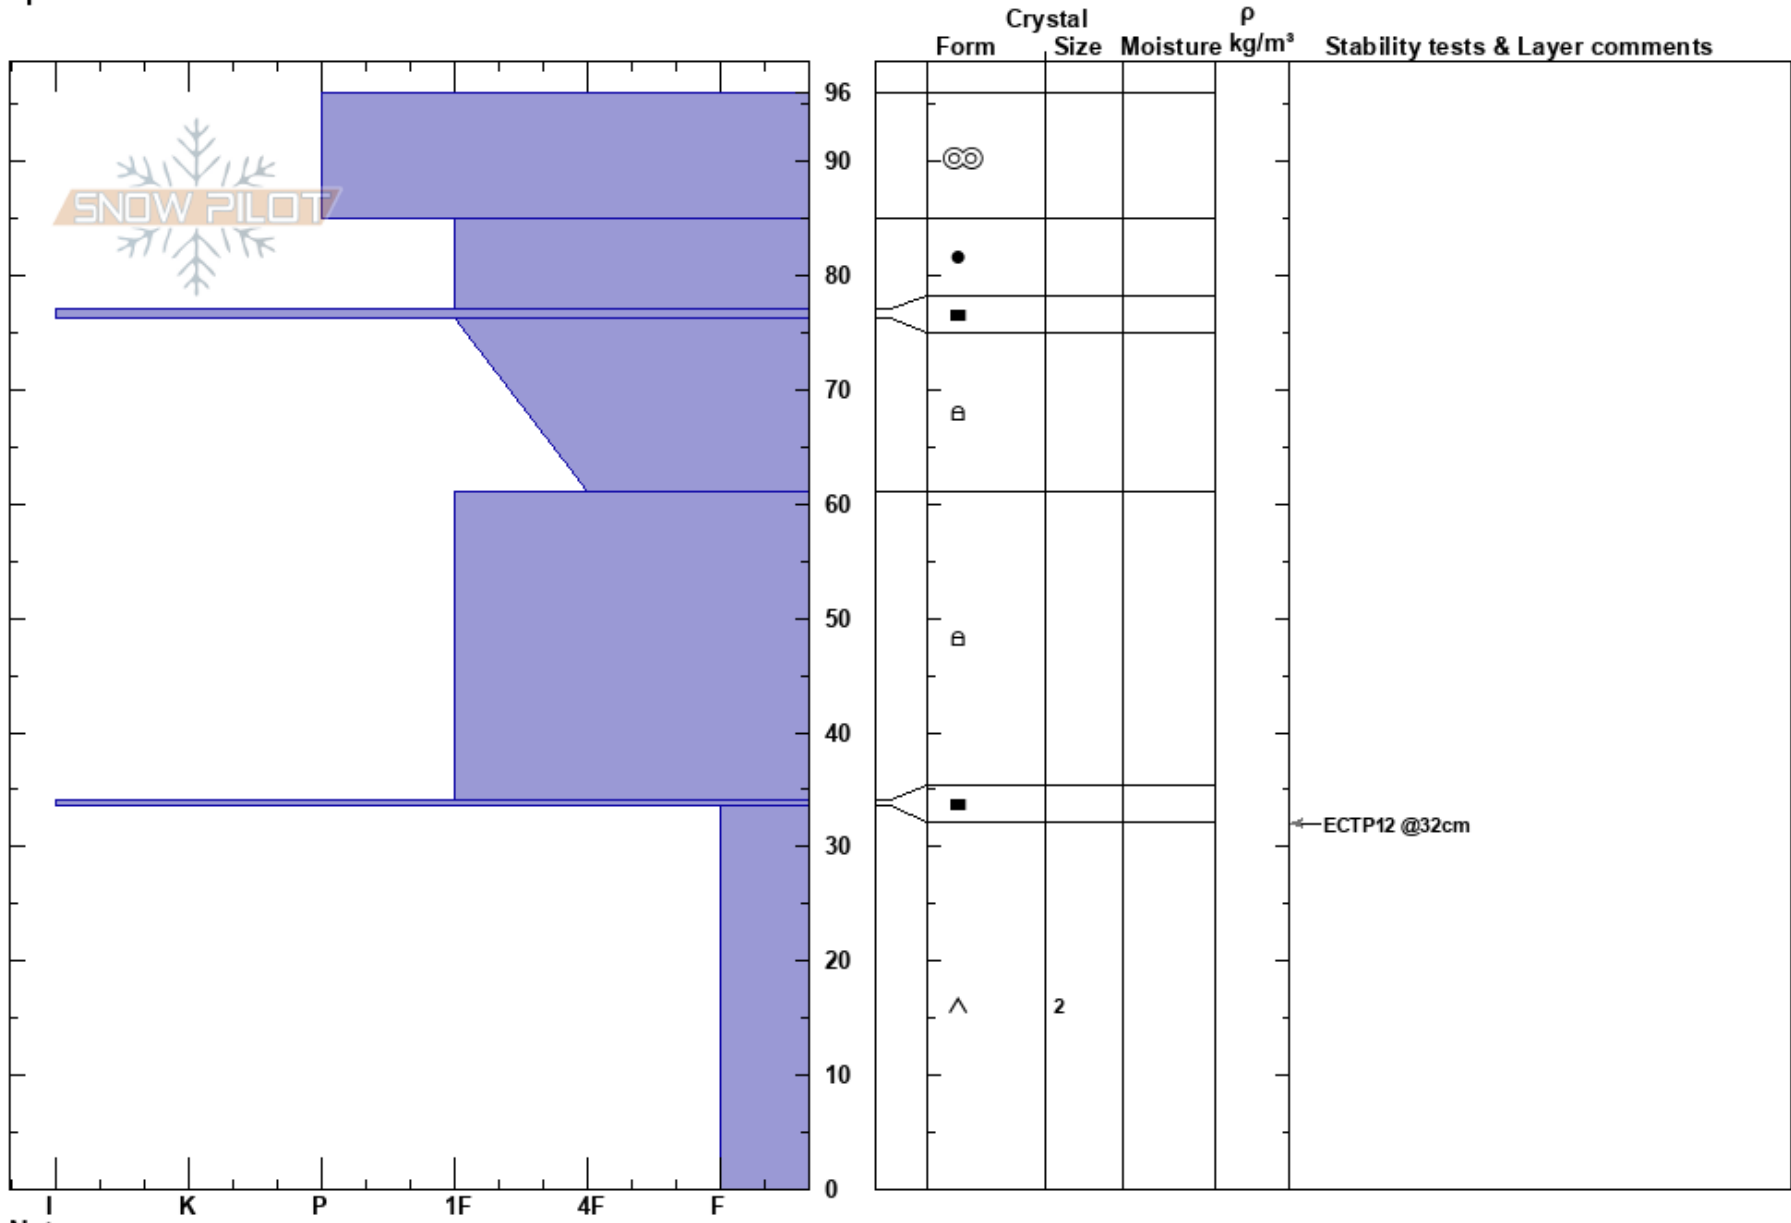

Losthorse 03/20/19
 Bitterroot
 MT
 Elevation: 7281 ft
 Aspect: 200°
 Specifics:

Travis Craft
 03/20/2019 - 11:00am
 Co-ord: 46.13860N, -114.52283W
 Slope Angle: 12°
 Wind Loading:

Stability:
 Air Temperature: 2°C
 Sky Cover: CLR
 Precipitation: NO
 Wind: SE Moderate
 HS:96
 Layer Notes:
 33.5-0cm: Problematic layer