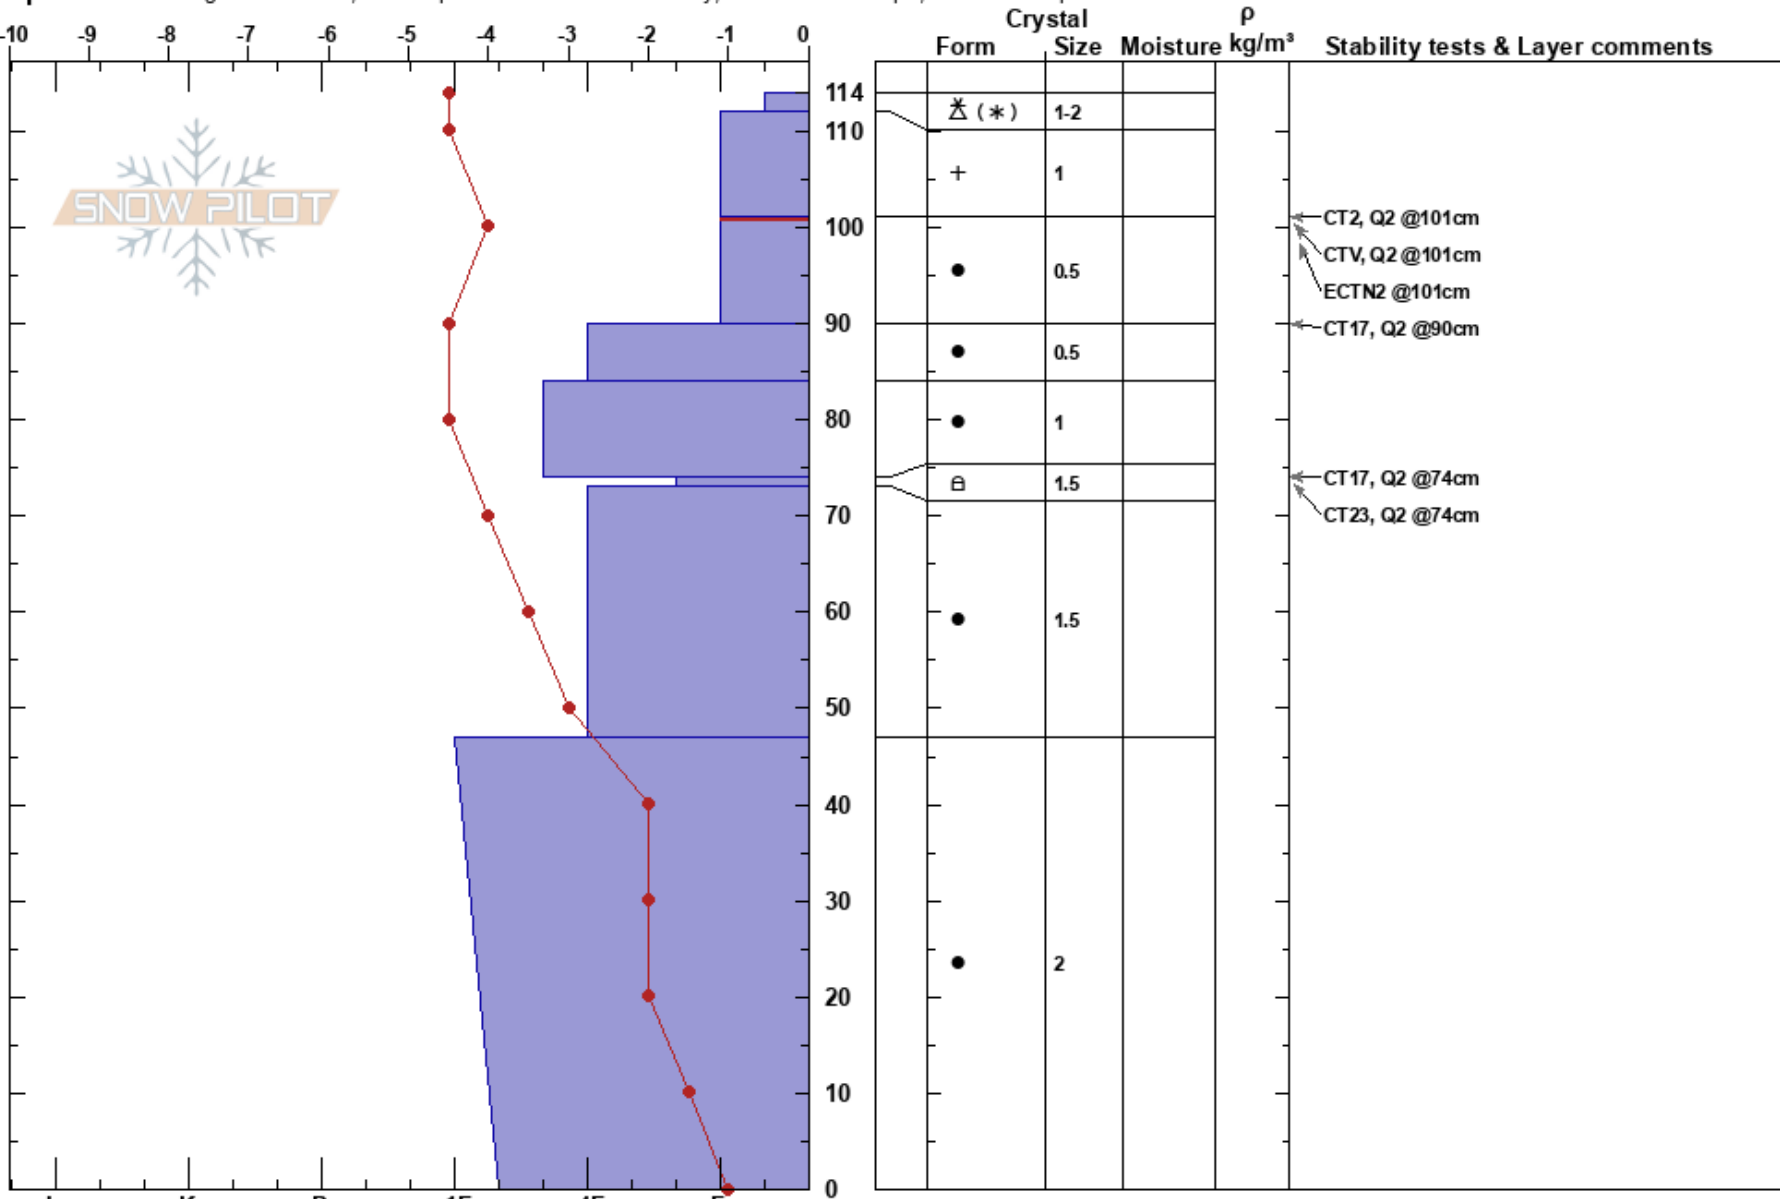

North Study Plot
 Madison Range-N
 MT
 Elevation: 8330 ft
 Aspect: 0°

Irene Henninger
 01/31/2017 - 11:00am
 Co-ord: 45.24785N, -111.45588W
 Slope Angle: 27°
 Wind Loading: no

Stability: Very Good
 Air Temperature: -4.5°C
 Sky Cover: OVC
 Precipitation: S2
 Wind: W Light Breeze

HS: 114
 PF: 40
 101-90cm: 2mm SH found above layer
 101-90cm: Problematic layer

Specifics: Pit dug in a Ski Area; Pit is representative of backcountry; Ski tracks on slope; We skied slope

Notes: Pit dug by Irene Henninger, Justin Marcinko and Gloria Roe.