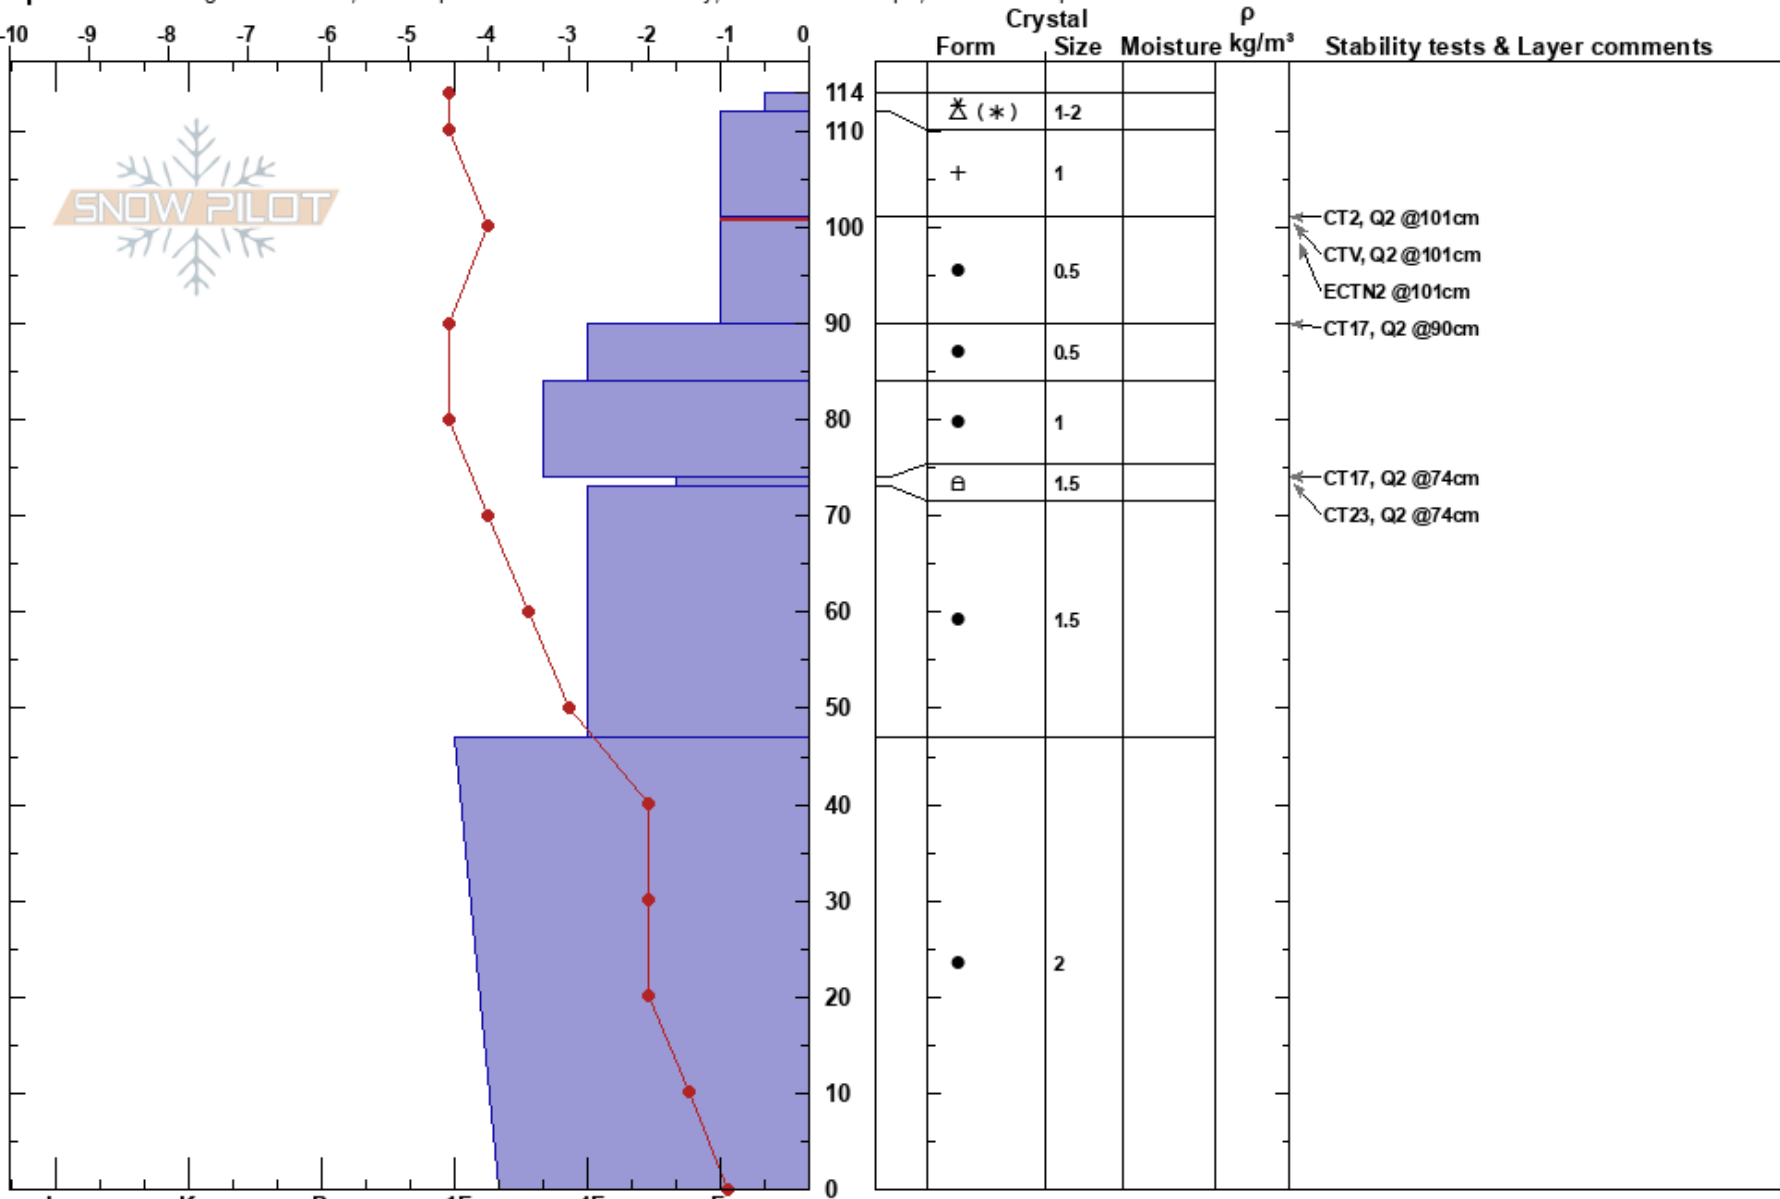

North Study Plot  
 Madison Range-N  
 MT  
 Elevation: 8330 ft  
 Aspect: 0°

Irene Henninger  
 01/31/2017 - 11:00am  
 Co-ord: 45.24785N, -111.45588W  
 Slope Angle: 27°  
 Wind Loading: no

Stability: Very Good  
 Air Temperature: -4.5°C  
 Sky Cover: OVC  
 Precipitation: S2  
 Wind: W Light Breeze

HS: 114  
 PF: 40  
 101-90cm: 2mm SH found above layer  
 101-90cm: Problematic layer

Specifics: Pit dug in a Ski Area; Pit is representative of backcountry; Ski tracks on slope; We skied slope

Notes: Pit dug by Irene Henninger, Justin Marcinko and Gloria Roe.