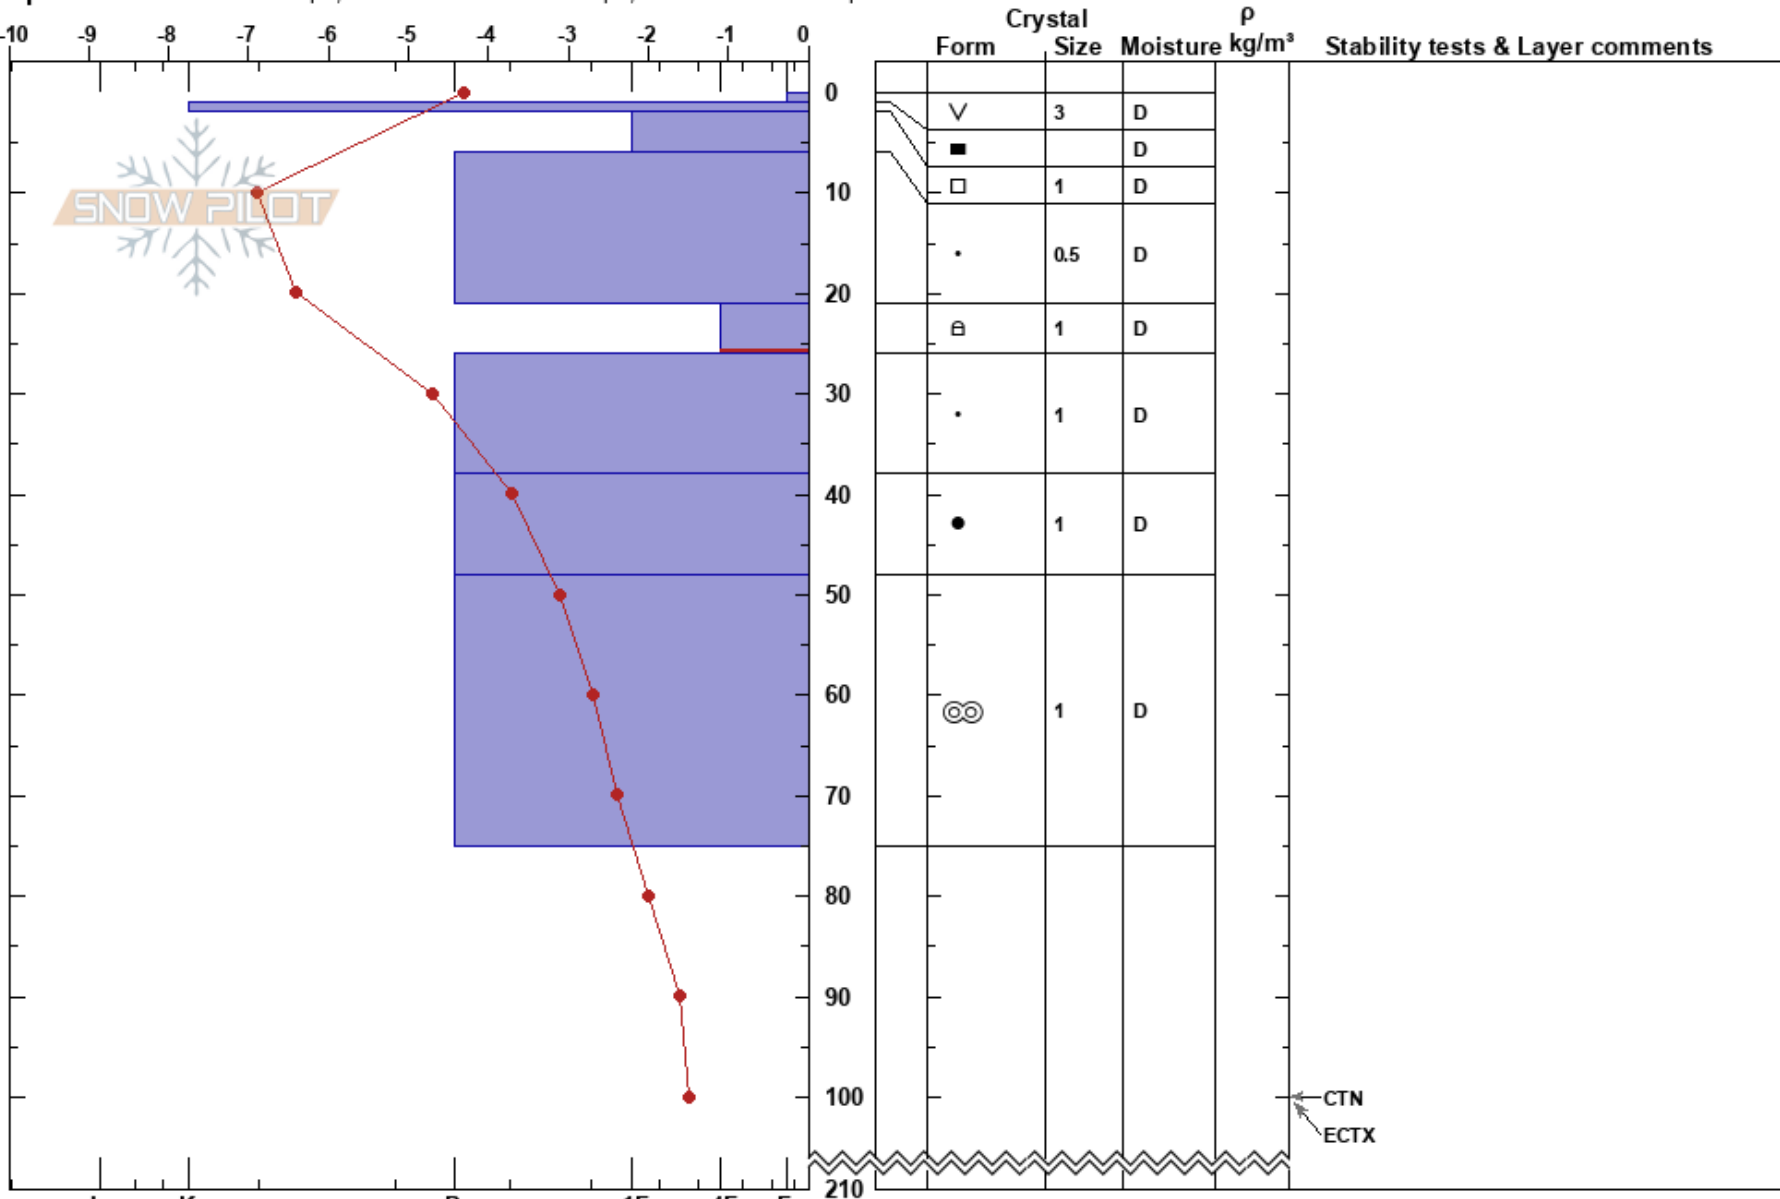

Våfflan på Knallen  
 Funäsfjällen  
 Sweden  
 Elevation: 960 m  
 Aspect: SE

karl johansson  
 31/01/2017 - 11:15  
 Co-ord: 62.63882N, 12.35215W  
 Slope Angle: 22°  
 Wind Loading: no

Stability: **HS:210** **Layer Notes:**  
 Air Temperature: -3.7°C **PF: 1** 21-26cm: Problematic layer  
 Sky Cover: FEW  
 Precipitation: NO  
 Wind: W Light Breeze

**Specifics:** Ski tracks on slope; Snowmobile tracks on slope; We snowmobiled slope

Notes: I K P 1F 4F F

CTN  
 ECTX