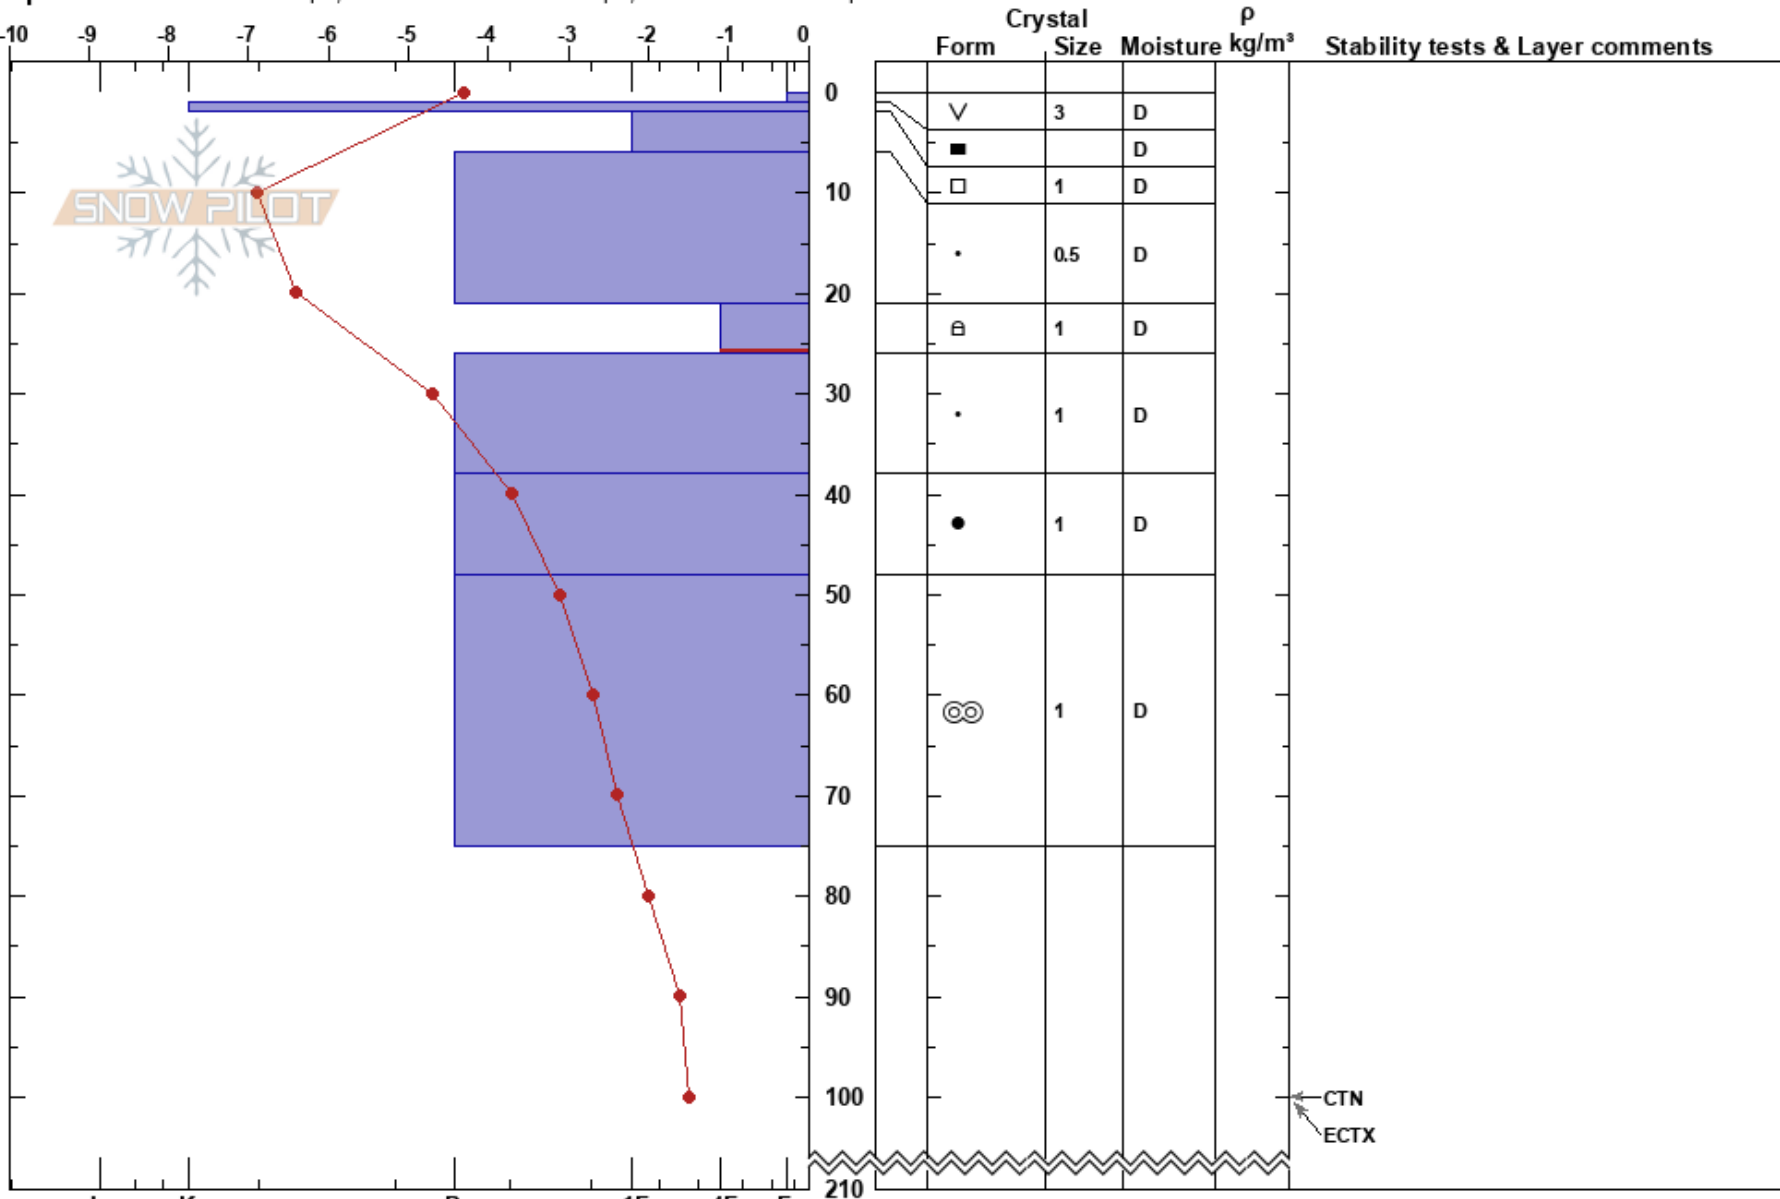

Våfflan på Knallen
 Funäsfjällen
 Sweden
 Elevation: 960 m
 Aspect: SE

karl johansson
 31/01/2017 - 11:15
 Co-ord: 62.63882N, 12.35215W
 Slope Angle: 22°
 Wind Loading: no

Stability: **HS:210** **Layer Notes:**
 Air Temperature: -3.7°C **PF: 1** 21-26cm: Problematic layer
 Sky Cover: FEW
 Precipitation: NO
 Wind: W Light Breeze

Specifics: Ski tracks on slope; Snowmobile tracks on slope; We snowmobiled slope

Notes: