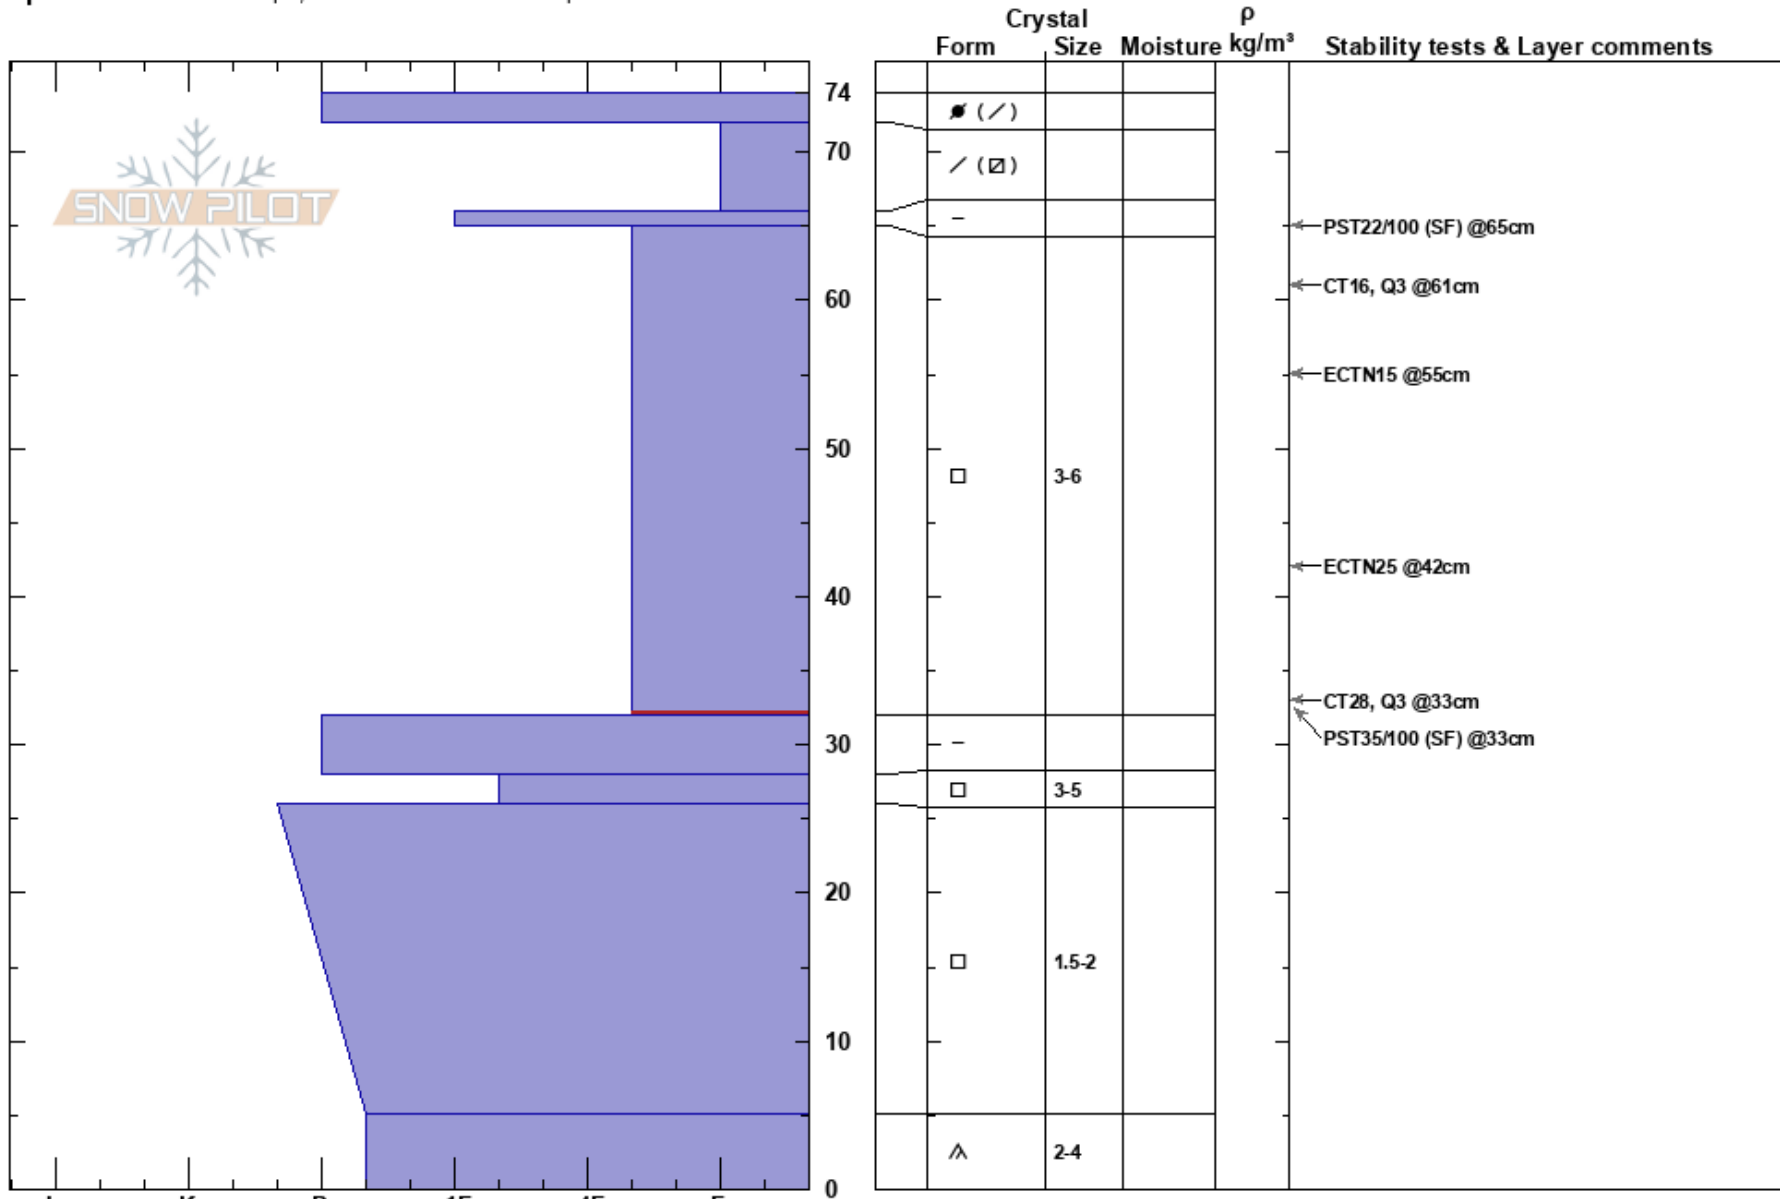

Muddy Peak  
 Madison Range-N  
 MT  
 Elevation: 9440 ft  
 Aspect: 0°

Chris Bilbrey  
 01/30/2017 - 1:00pm  
 Co-ord: 45.22548N, -111.49428W  
 Slope Angle: 25°  
 Wind Loading: no

Stability: Good  
 Air Temperature: -3°C  
 Sky Cover: CLR  
 Precipitation: NO  
 Wind: SW Moderate

HS:74  
 Layer Notes:  
 65-32cm: Problematic layer

Specifics: We skied slope; Snowmobile tracks on slope

Notes: Slab above upper crust was 15 mm (H2O) in 9 cm snow. Slab in between upper 2 crust was 62 mm (H2O) in 27 cm of snow.