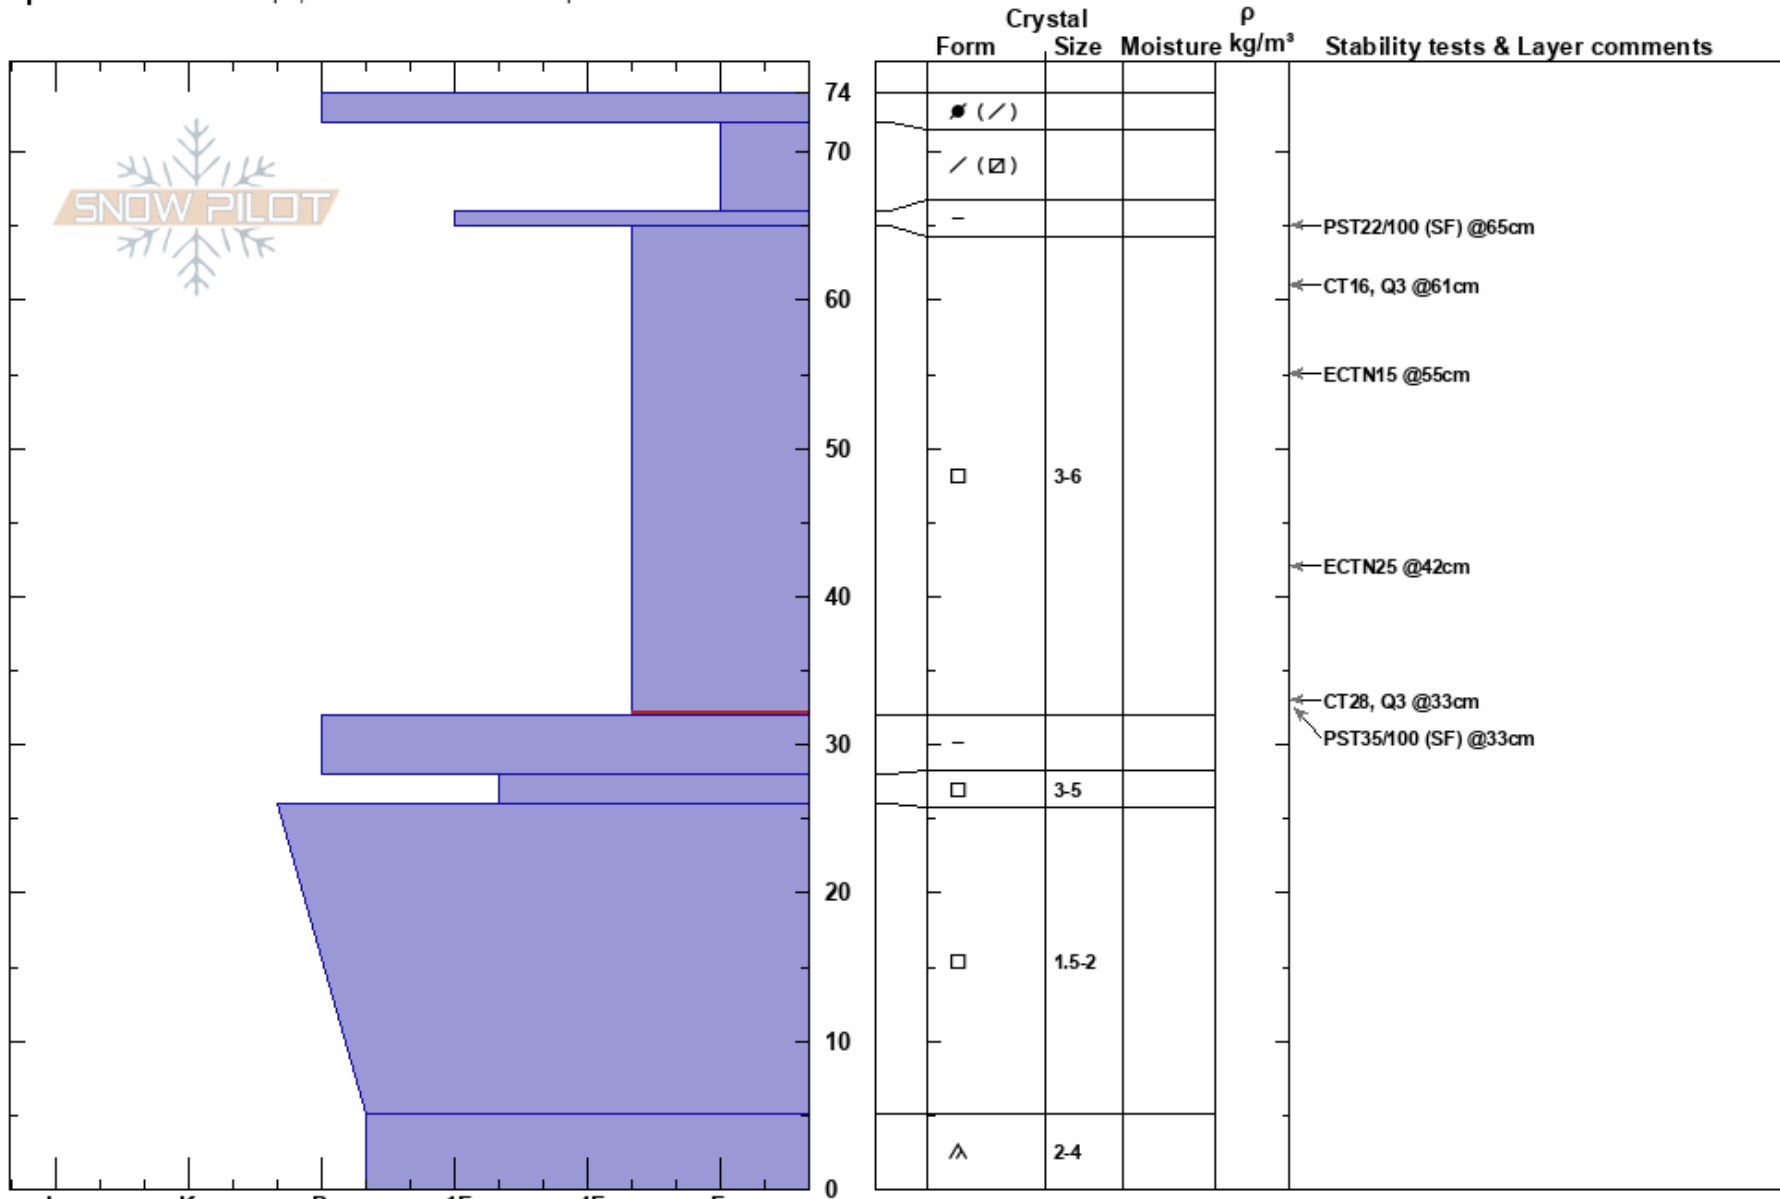

Muddy Peak
 Madison Range-N
 MT
 Elevation: 9440 ft
 Aspect: 0°

Chris Bilbrey
 01/30/2017 - 1:00pm
 Co-ord: 45.22548N, -111.49428W
 Slope Angle: 25°
 Wind Loading: no

Stability: Good
 Air Temperature: -3°C
 Sky Cover: CLR
 Precipitation: NO
 Wind: SW Moderate

HS:74
 Layer Notes:
 65-32cm: Problematic layer

Specifics: We skied slope; Snowmobile tracks on slope

Notes: Slab above upper crust was 15 mm (H2O) in 9 cm snow. Slab in between upper 2 crust was 62 mm (H2O) in 27 cm of snow.