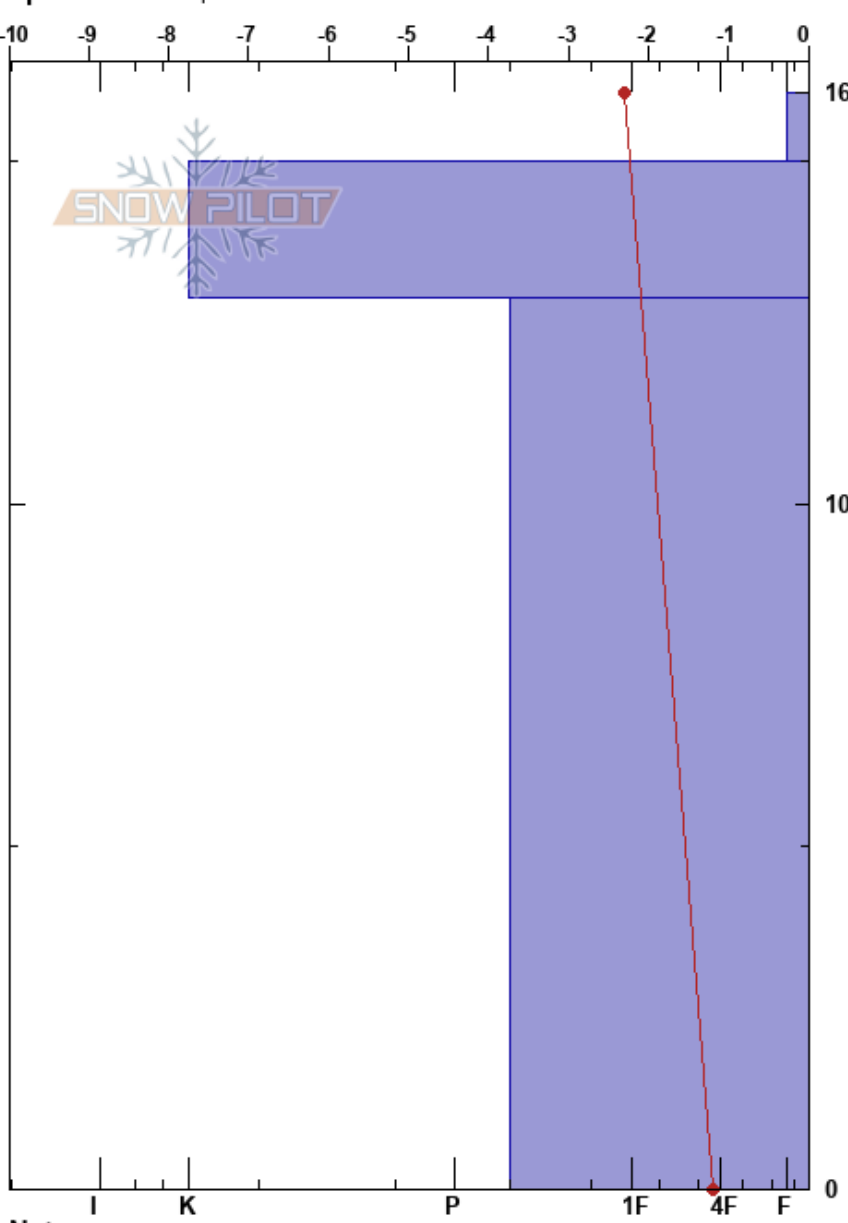

Fagerfjellet low
 Tromsø mainland
 Norway
Elevation: 44 m
Aspect: SW
Specifics: Poor pit location

Paul Velsand
 31/01/2017 - 00:30
Co-ord: 33W 663223E 7722625N
Slope Angle: 5°
Wind Loading: no

Stability: **HS:** 16
Air Temperature: -2.3°C **PF:** 7
Sky Cover: OVC
Precipitation: S2
Wind: Calm

Layer Notes:

Form	Crystal		ρ kg/m ³	Stability tests & Layer comments
	Size	Moisture		
+	1	D		
■		D		
■	1	D		

Notes: