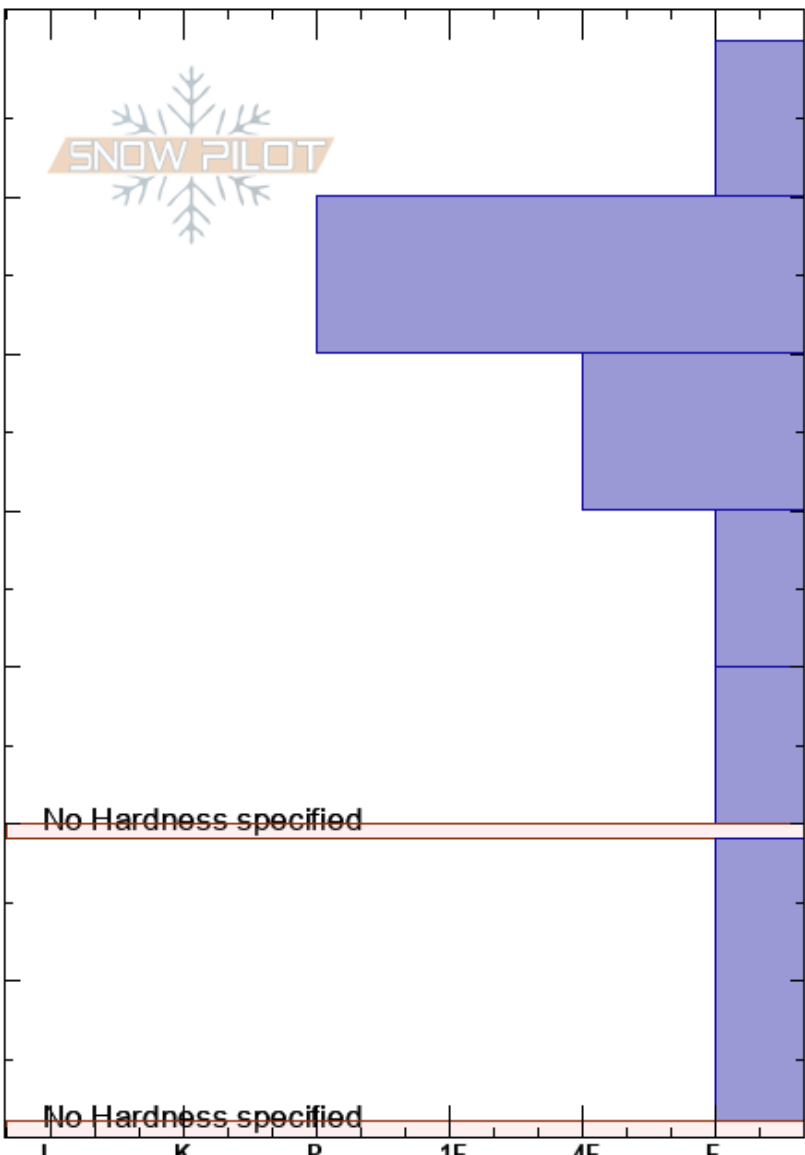

Brotstálsgrýfja
 Suðurland
 Iceland
 Elevation: 699 m
 Aspect: W
 Specifics:

Audur Kjartansdóttir
 29/01/2017 - 16:00
 Co-ord: 64.23449N, -21.59329W
 Slope Angle: 30°
 Wind Loading: previous

Stability:
 Air Temperature: -5°C
 Sky Cover: OVC
 Precipitation: NO
 Wind: N Light Breeze

PF: 5

Layer Notes:

Crystal Form Size Moisture ρ kg/m³ Stability tests & Layer comments

Crystal Form	Size	Moisture	ρ kg/m ³	Stability tests & Layer comments
•		D		
•				
□				
□				

Notes: