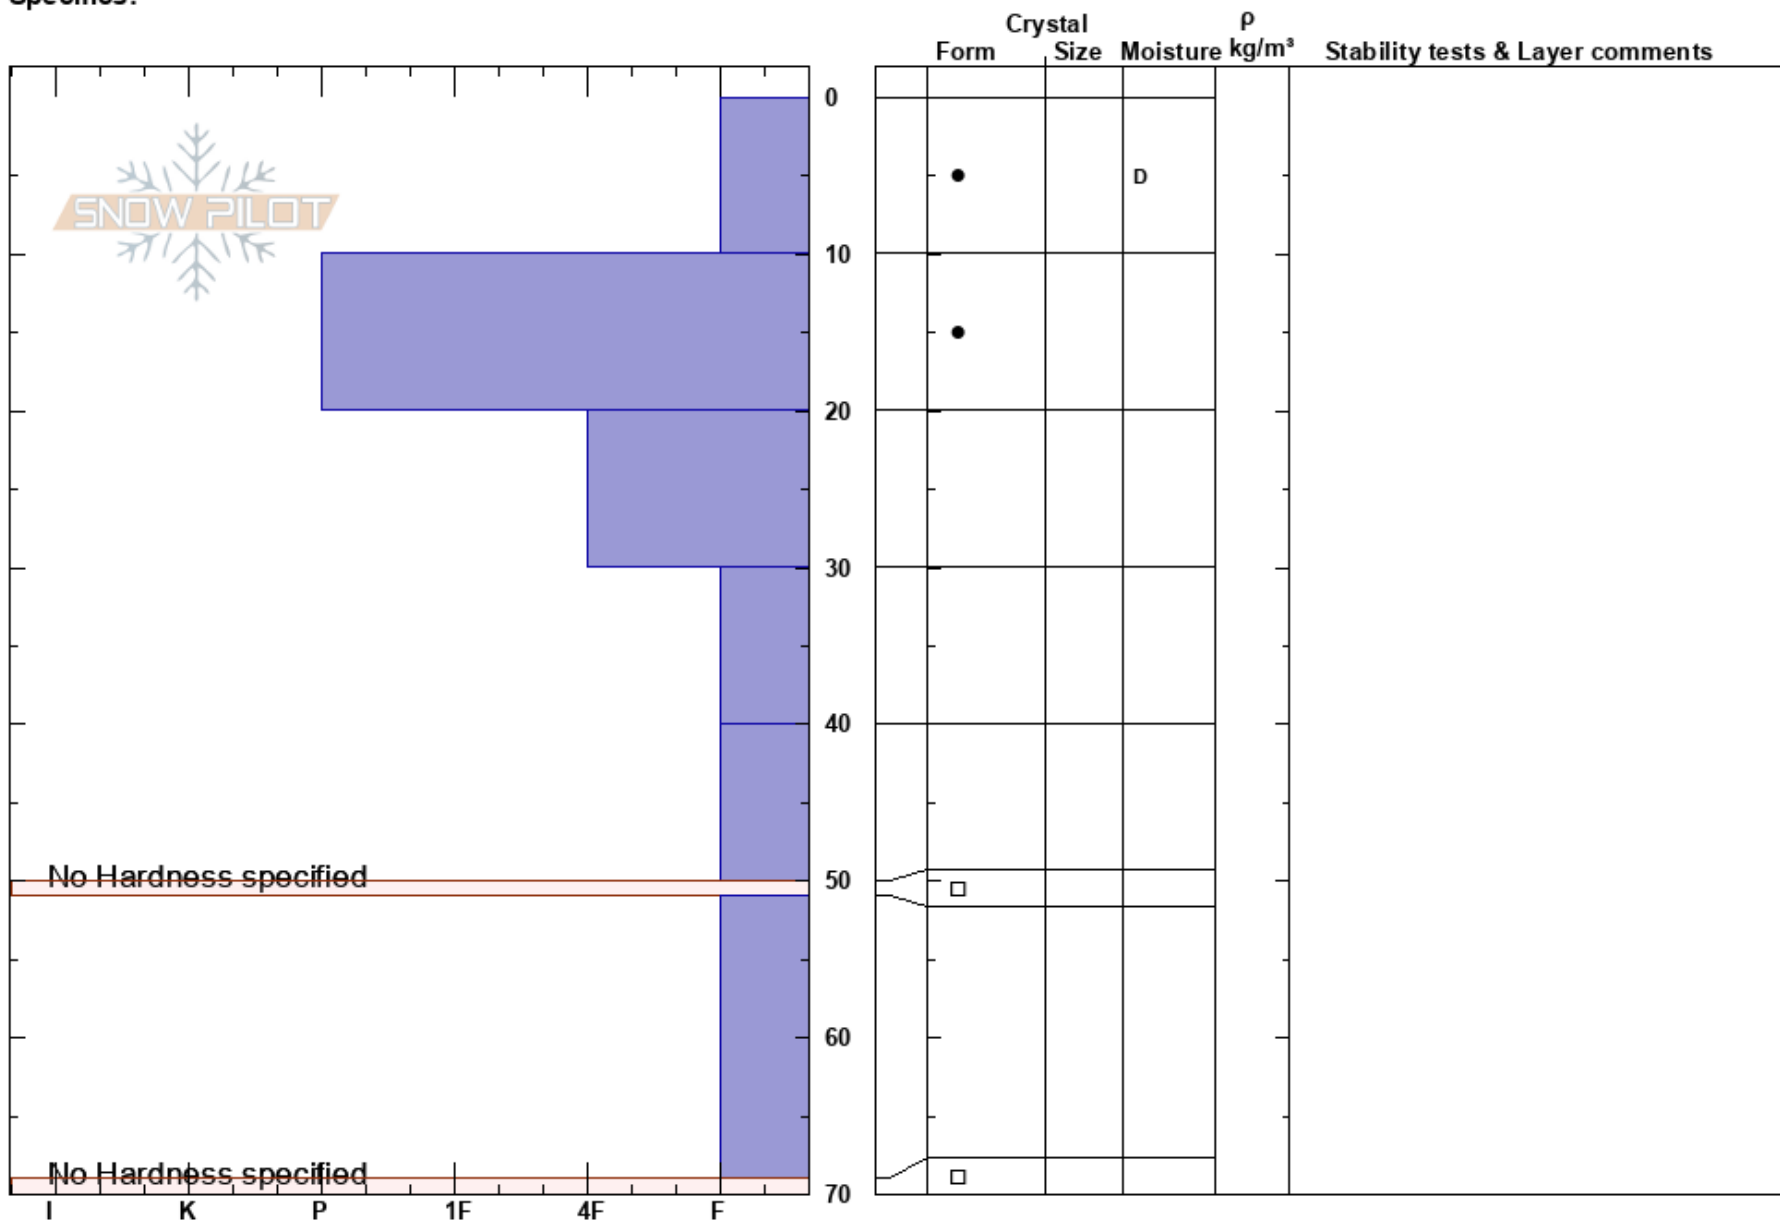

Brotstálsgrýfja
 Suðurland
 Iceland
Elevation: 699 m
Aspect: W
Specifics:

Audur Kjartansdóttir
 29/01/2017 - 16:00
Co-ord: 64.23449N, -21.59329W
Slope Angle: 30°
Wind Loading: previous

Stability: PF: 5
Air Temperature: -5°C
Sky Cover: OVC
Precipitation: NO
Wind: N Light Breeze
Layer Notes: