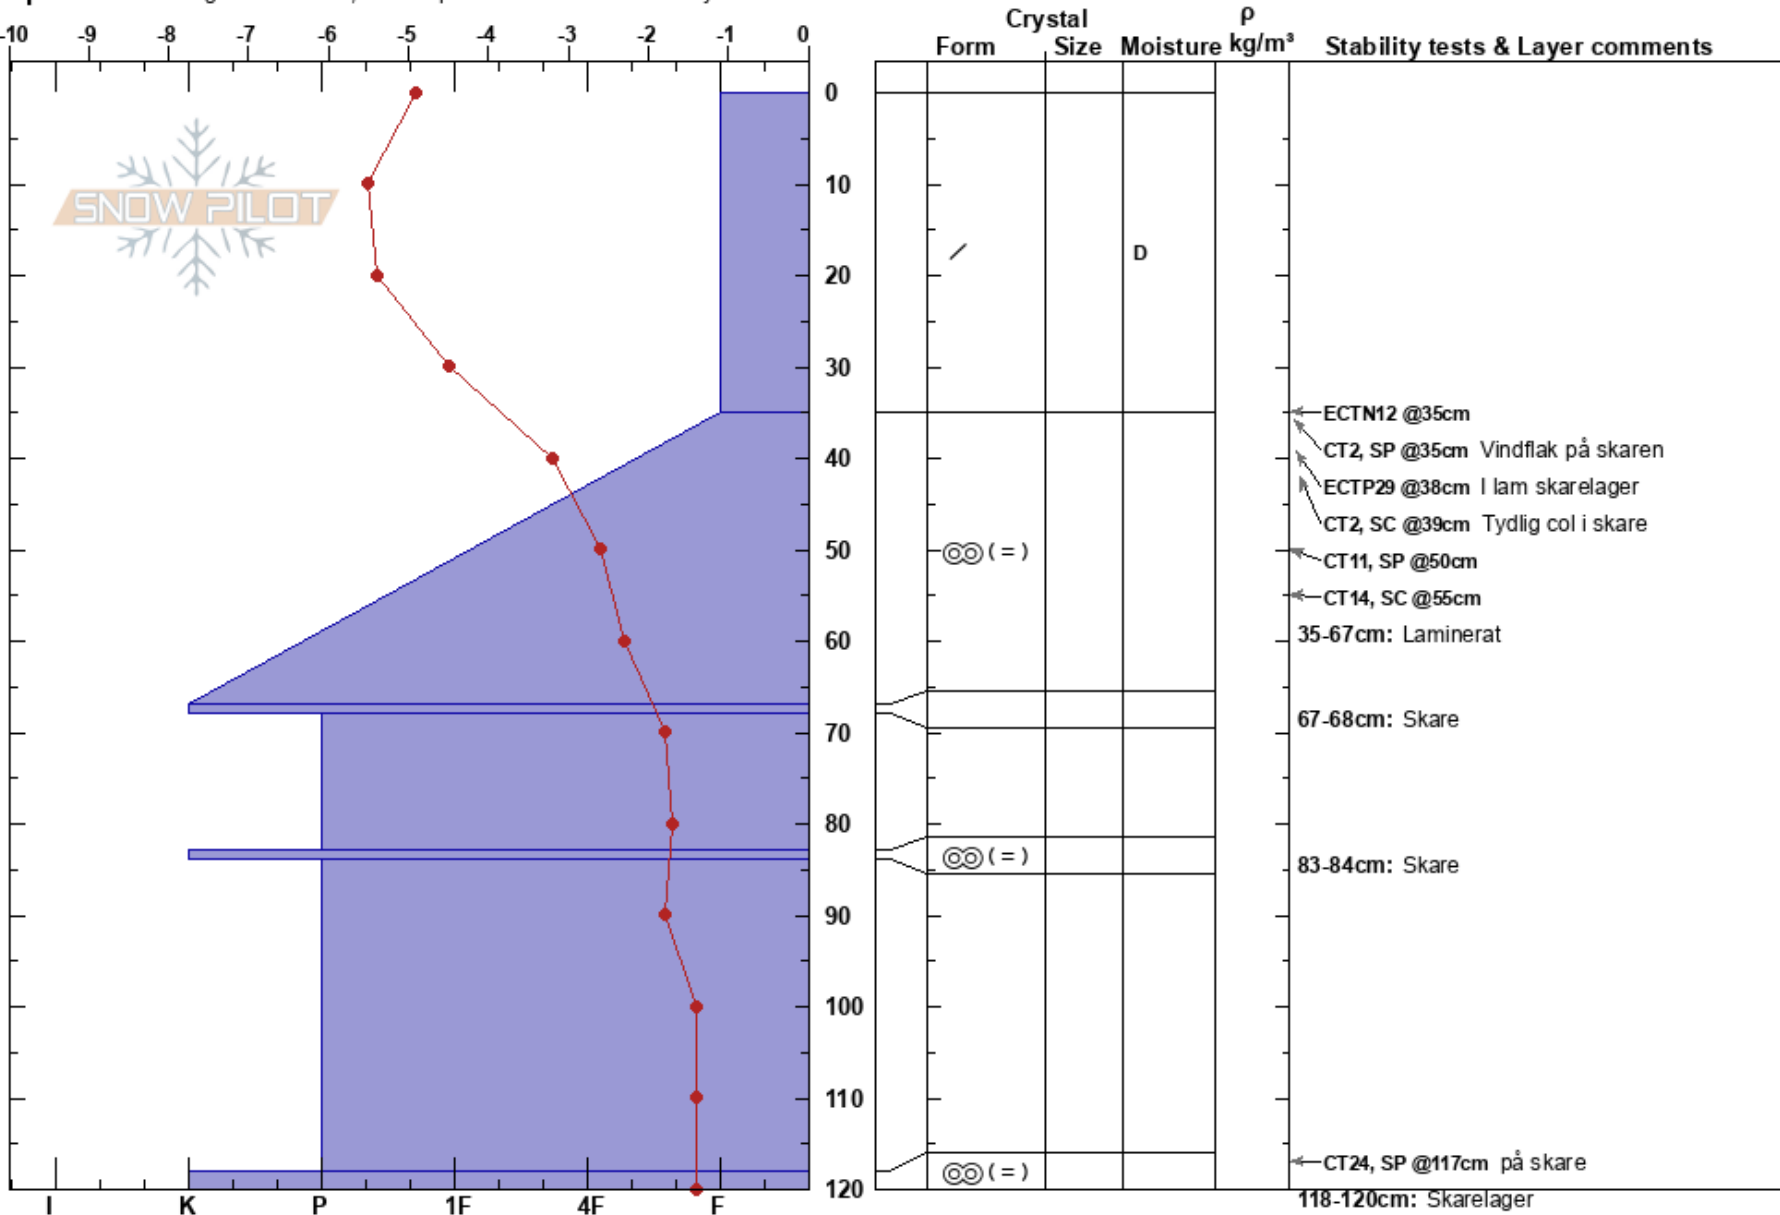

Mortsbäcken tl 170131

Mojo Andersson

Hemavan

31/01/2017 - 11:00

Sweden

Co-ord:

Elevation: 770 m

Slope Angle: 27°

Aspect: 98°

Wind Loading:

Specifics: Pit dug in a Ski Area; Pit is representative of backcountry

Stability:

Air Temperature: -4.4°C

Sky Cover: OVC

Precipitation: S-1

Wind: Light Breeze

Layer Notes:

35-67cm: Laminerat

67-68cm: Skare

83-84cm: Skare

118-120cm: Skarelager

Notes: