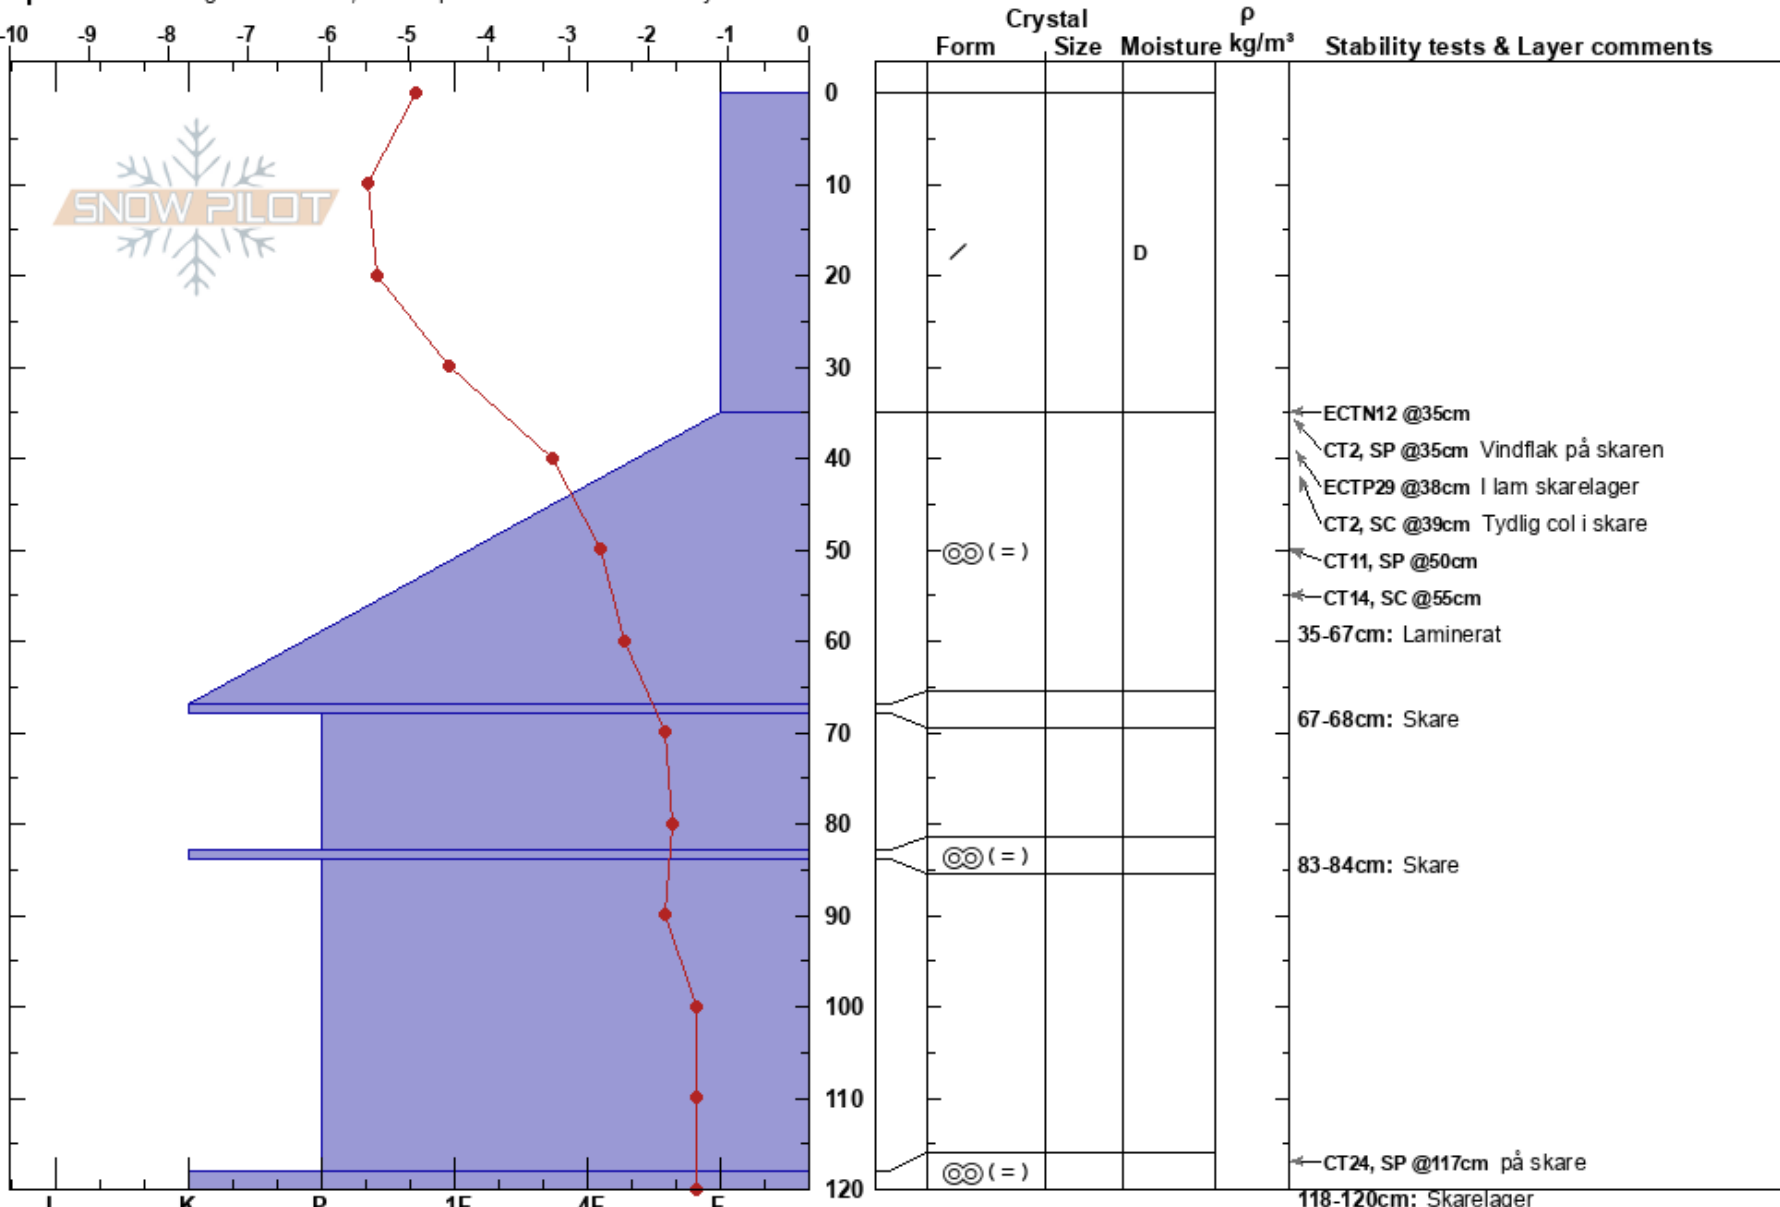

Sweden

Co-ord:

Sky Cover: OVC

67-68cm: Skare

Elevation: 770 m

Slope Angle: 27°

Precipitation: S-1

83-84cm: Skare

Aspect: 98°

Wind Loading:

Wind: Light Breeze

118-120cm: Skarelager

Specifics: Pit dug in a Ski Area; Pit is representative of backcountry

Notes: