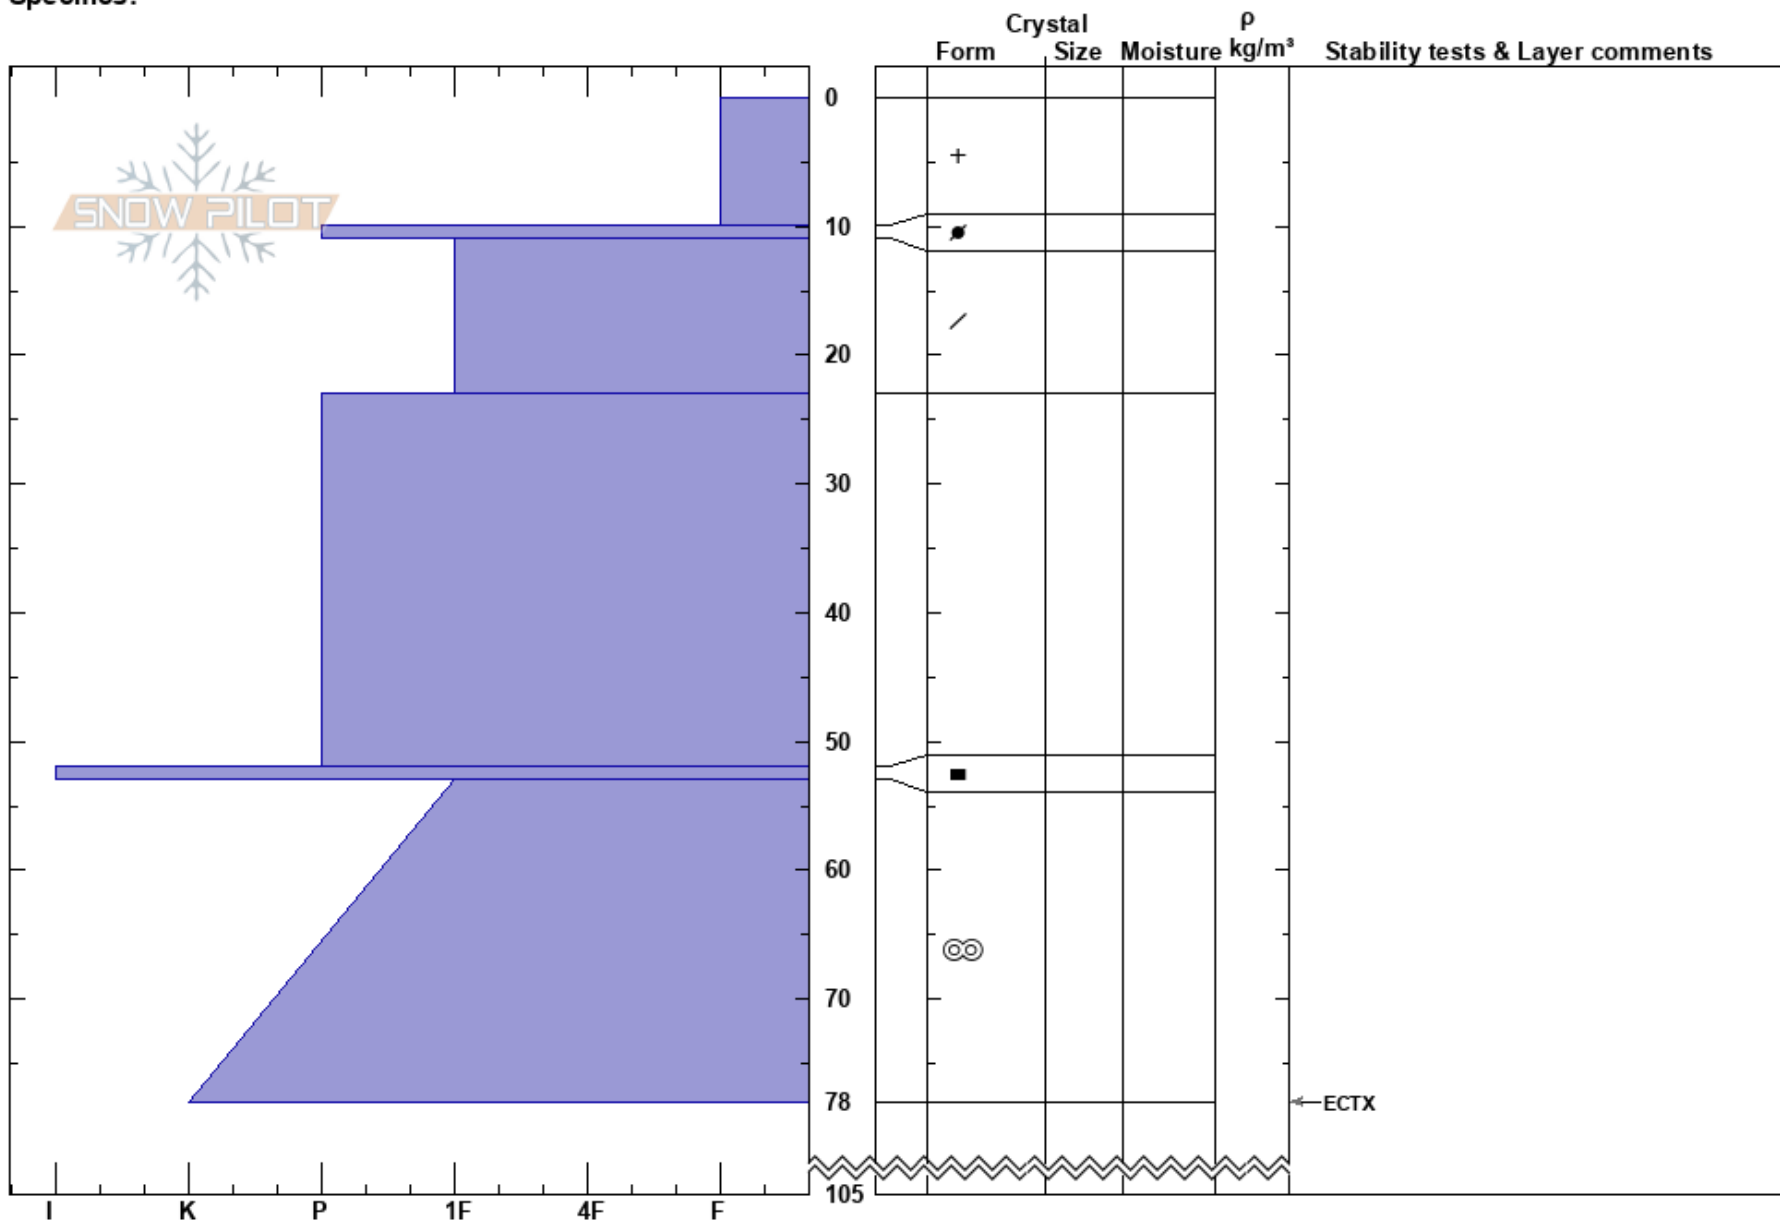

Klitvallen
 Gardfjället
 Sweden
Elevation: 850 m
Aspect: 49°
Specifics:

Sven Olofsson
 16/03/2019 - 10:30
Co-ord: 65.29249N, 15.85863E
Slope Angle: 23°
Wind Loading: yes

Stability: HS:105
Air Temperature: -5°C
Sky Cover: OVC
Precipitation: S-1
Wind: NE Moderate

Layer Notes:

Notes: