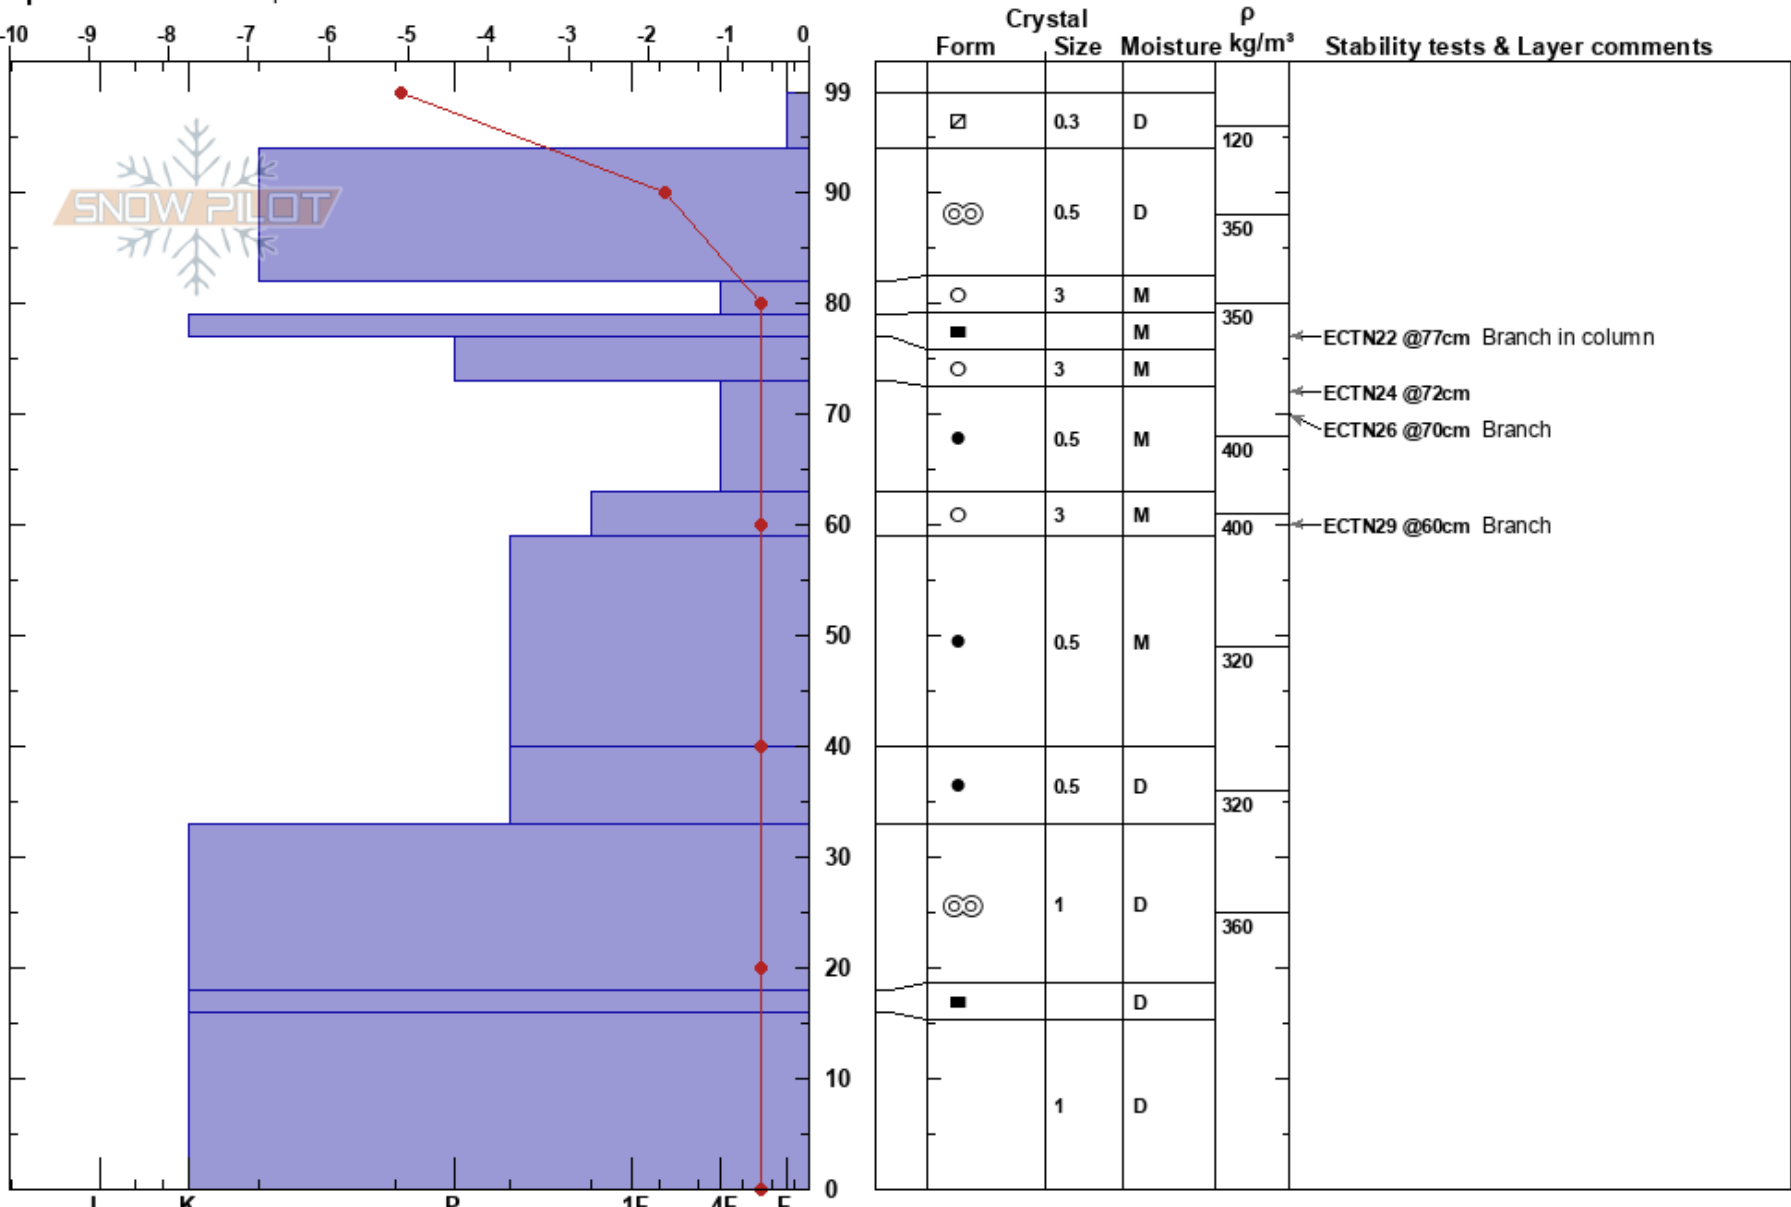

Fagerfjellet high
 Tromsø mainland
 Norway
 Elevation: 469 m
 Aspect: SW
 Specifics: We skied slope

Paul Velsand
 31/01/2017 - 10:10
 Co-ord: 33W 664644E 7721833N
 Slope Angle: 18°
 Wind Loading: no

Stability: Very Good HS:99 Layer Notes:
 Air Temperature: -5.6°C PF: 4 99-94cm: Problematic layer
 Sky Cover: OVC
 Precipitation: S2
 Wind: S Light Breeze

Notes: ECTN22@77 propagated 38 cm. BUT, source of error: a branch from a bush hindered proper isolation of the block at that particular test.