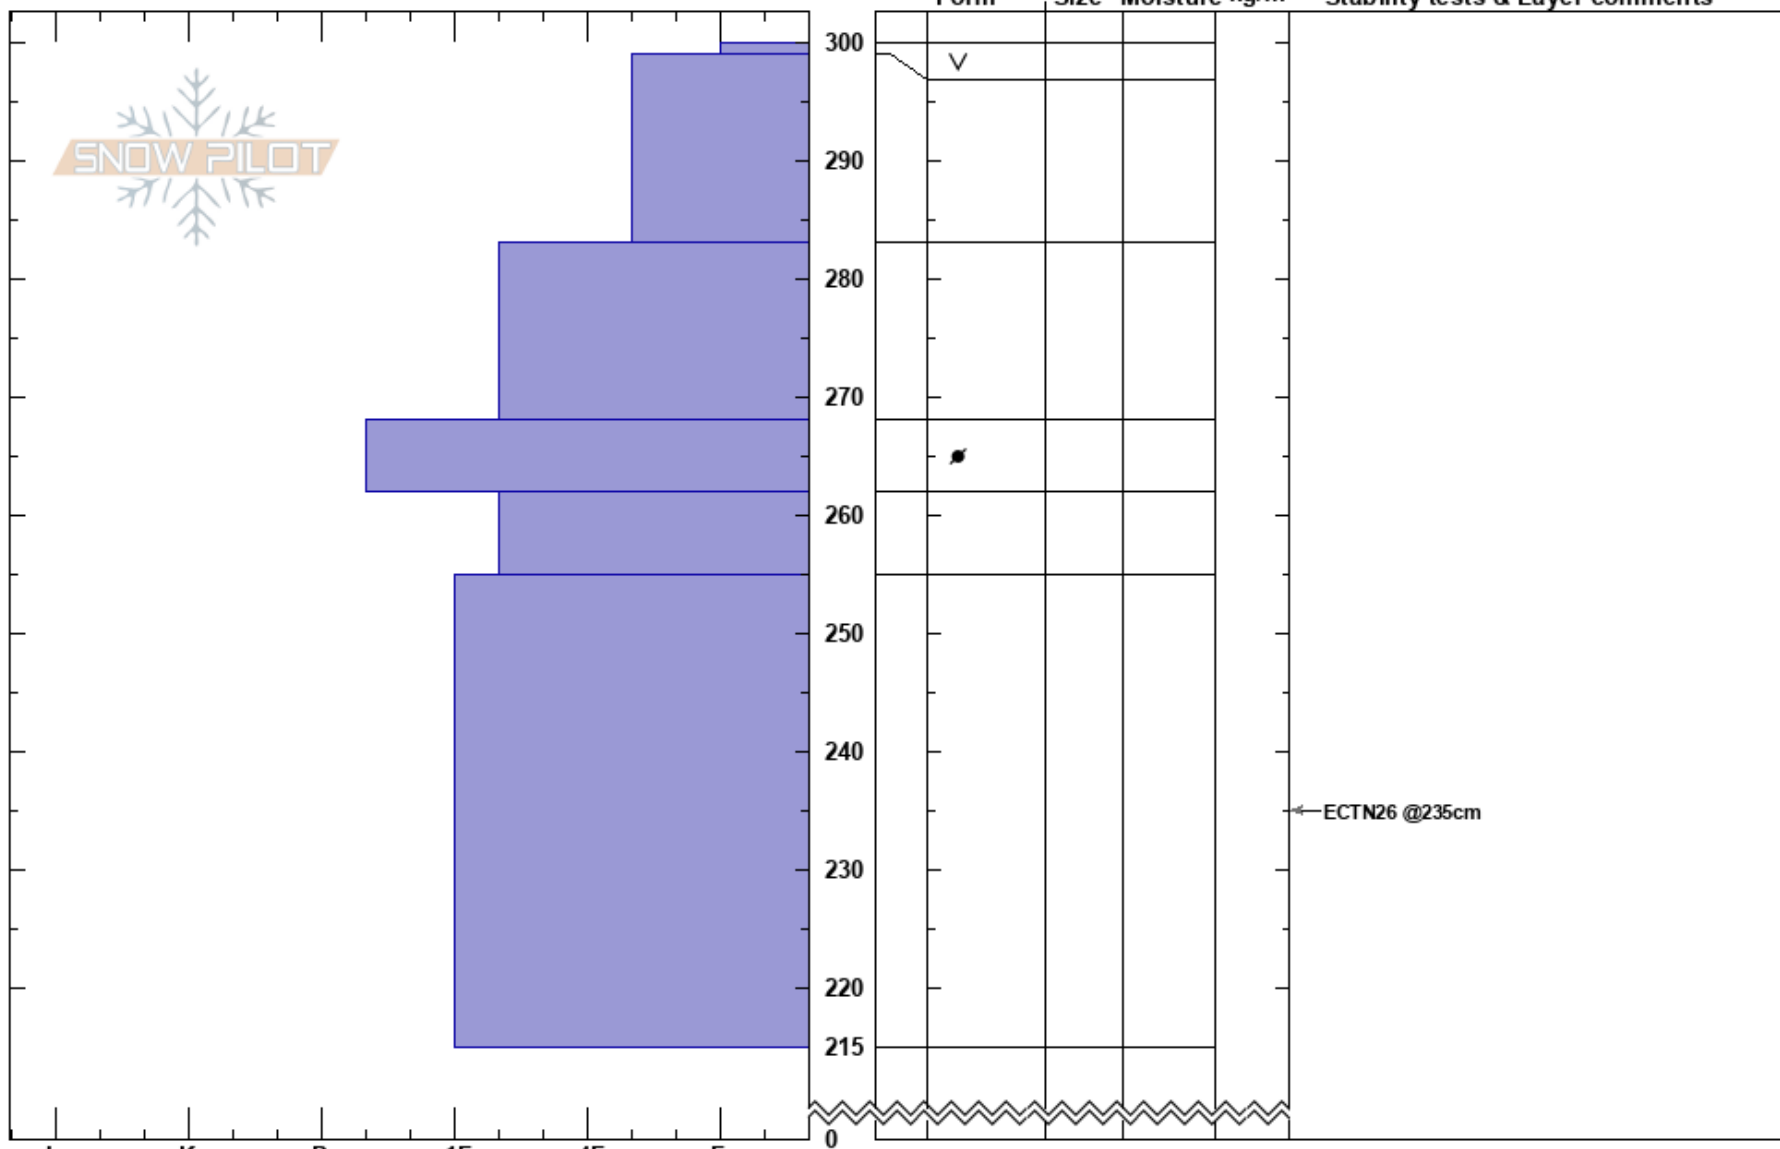

north bowl Abiathar  
 Absaroka Range  
 MT  
**Elevation:** 9650 ft  
**Aspect:** 25°  
**Specifics:** We skied slope

Beau Fredlund  
 03/15/2019 - 11:00am  
**Co-ord:** 44.97761N, -110.02945E  
**Slope Angle:** 32°  
**Wind Loading:**

**Stability:**  
**Air Temperature:**  
**Sky Cover:**  
**Precipitation:**  
**Wind:**

**HS:** 300

**Layer Notes:**

**Notes:**