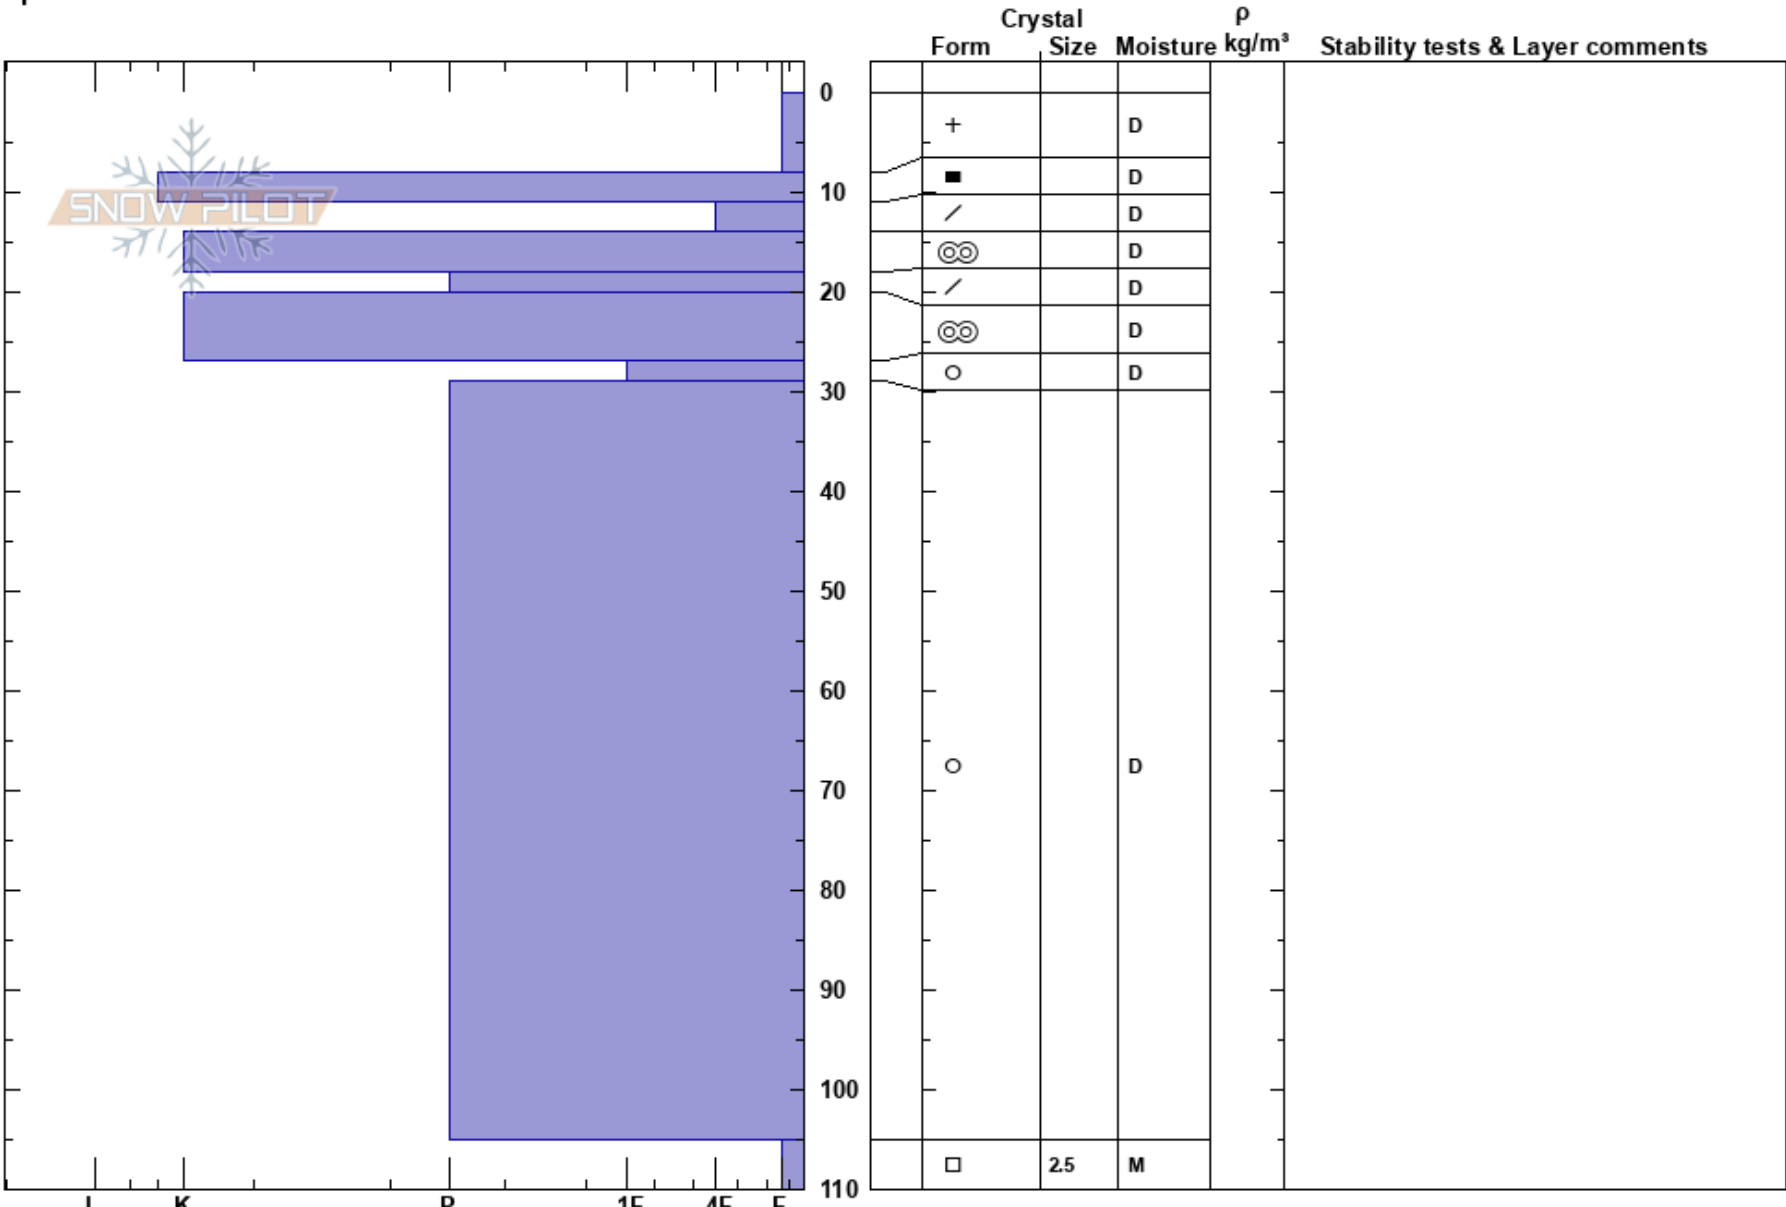

Beretlia  
Lyngen Alps  
Norway  
Elevation: 500 m  
Aspect: 180°  
Specifics:

Patrik Jonsson  
31/01/2017 - 11:15  
Co-ord: 69.58845N, 20.20326E  
Slope Angle: 25°  
Wind Loading: no

Stability: **HS:110** **Layer Notes:**  
Air Temperature: -5°C **PS: 5** 11-14cm: Problematic layer  
Sky Cover: BKN  
Precipitation: NO  
Wind: S Light Breeze