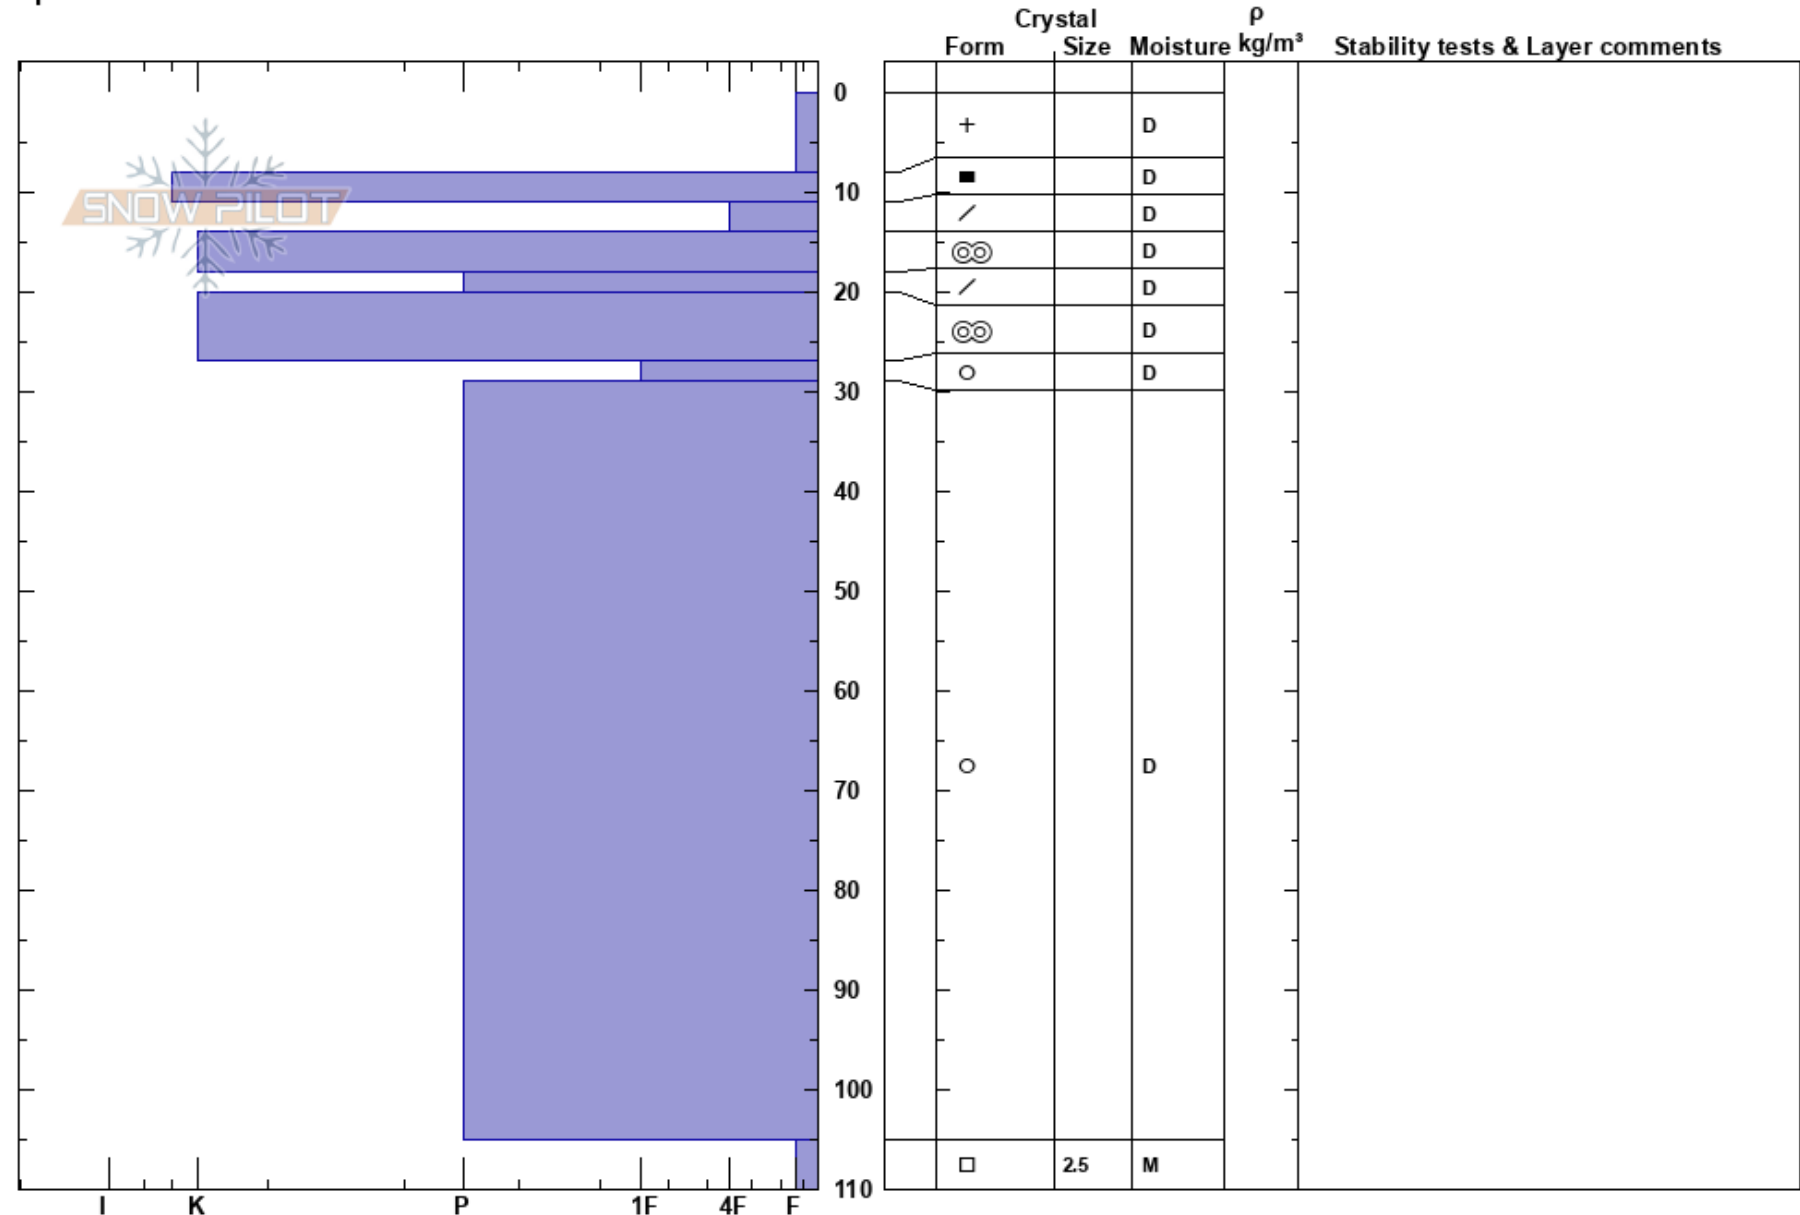

Beretlia
 Lyngen Alps
 Norway
Elevation: 500 m
Aspect: 180°
Specifics:
 Patrik Jonsson
 31/01/2017 - 11:15
Co-ord: 69.58845N, 20.20326E
Slope Angle: 25°
Wind Loading: no

Stability:
Air Temperature: -5°C
Sky Cover: BKN
Precipitation: NO
Wind: S Light Breeze
HS: 110
PS: 5 11-14cm: Problematic layer
Layer Notes: