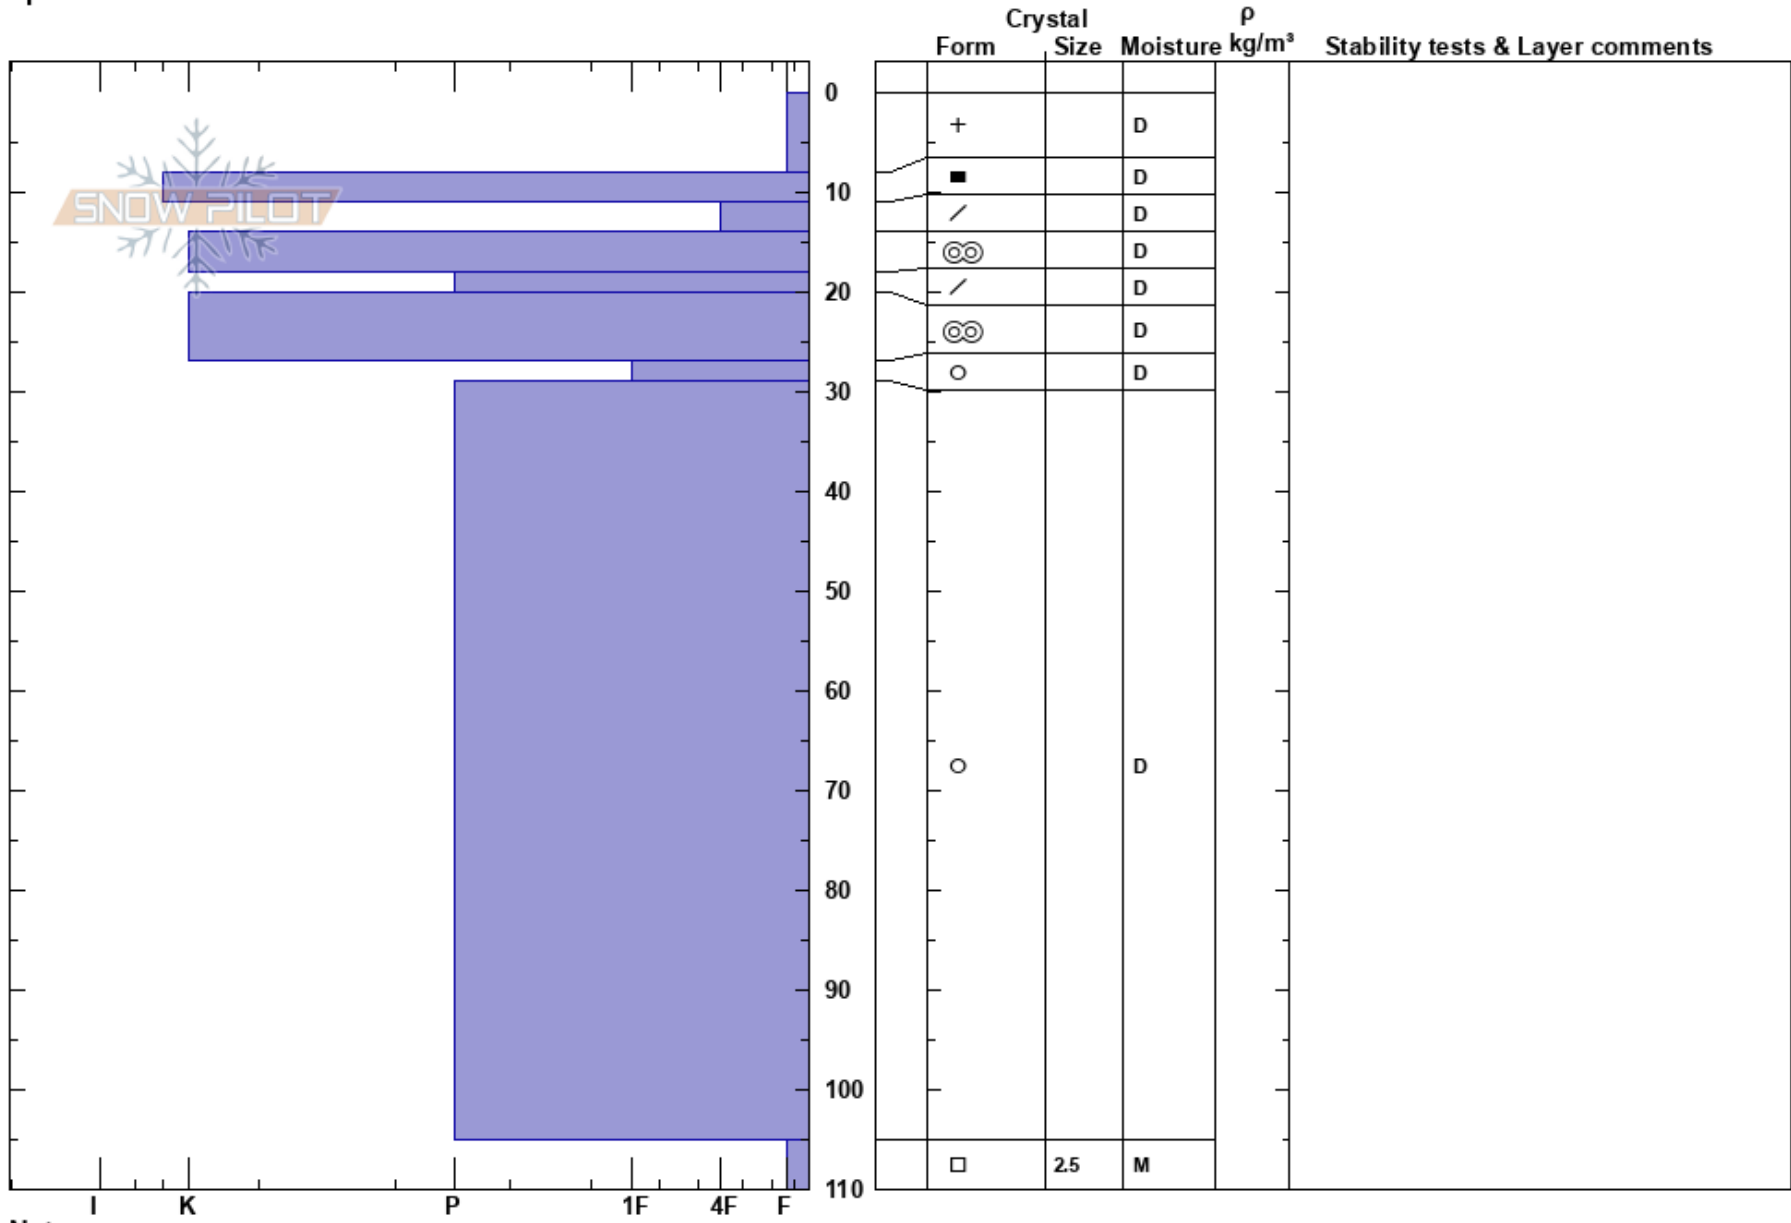

Beretlia
 Lyngen Alps
 Norway
 Elevation: 500 m
 Aspect: 180°
 Specifics:

Patrik Jonsson
 31/01/2017 - 11:15
 Co-ord: 69.58845N, 20.20326E
 Slope Angle: 25°
 Wind Loading: no

Stability: **HS:110** **Layer Notes:**
 Air Temperature: -5°C **PS: 5** 11-14cm: Problematic layer
 Sky Cover: BKN
 Precipitation: NO
 Wind: S Light Breeze