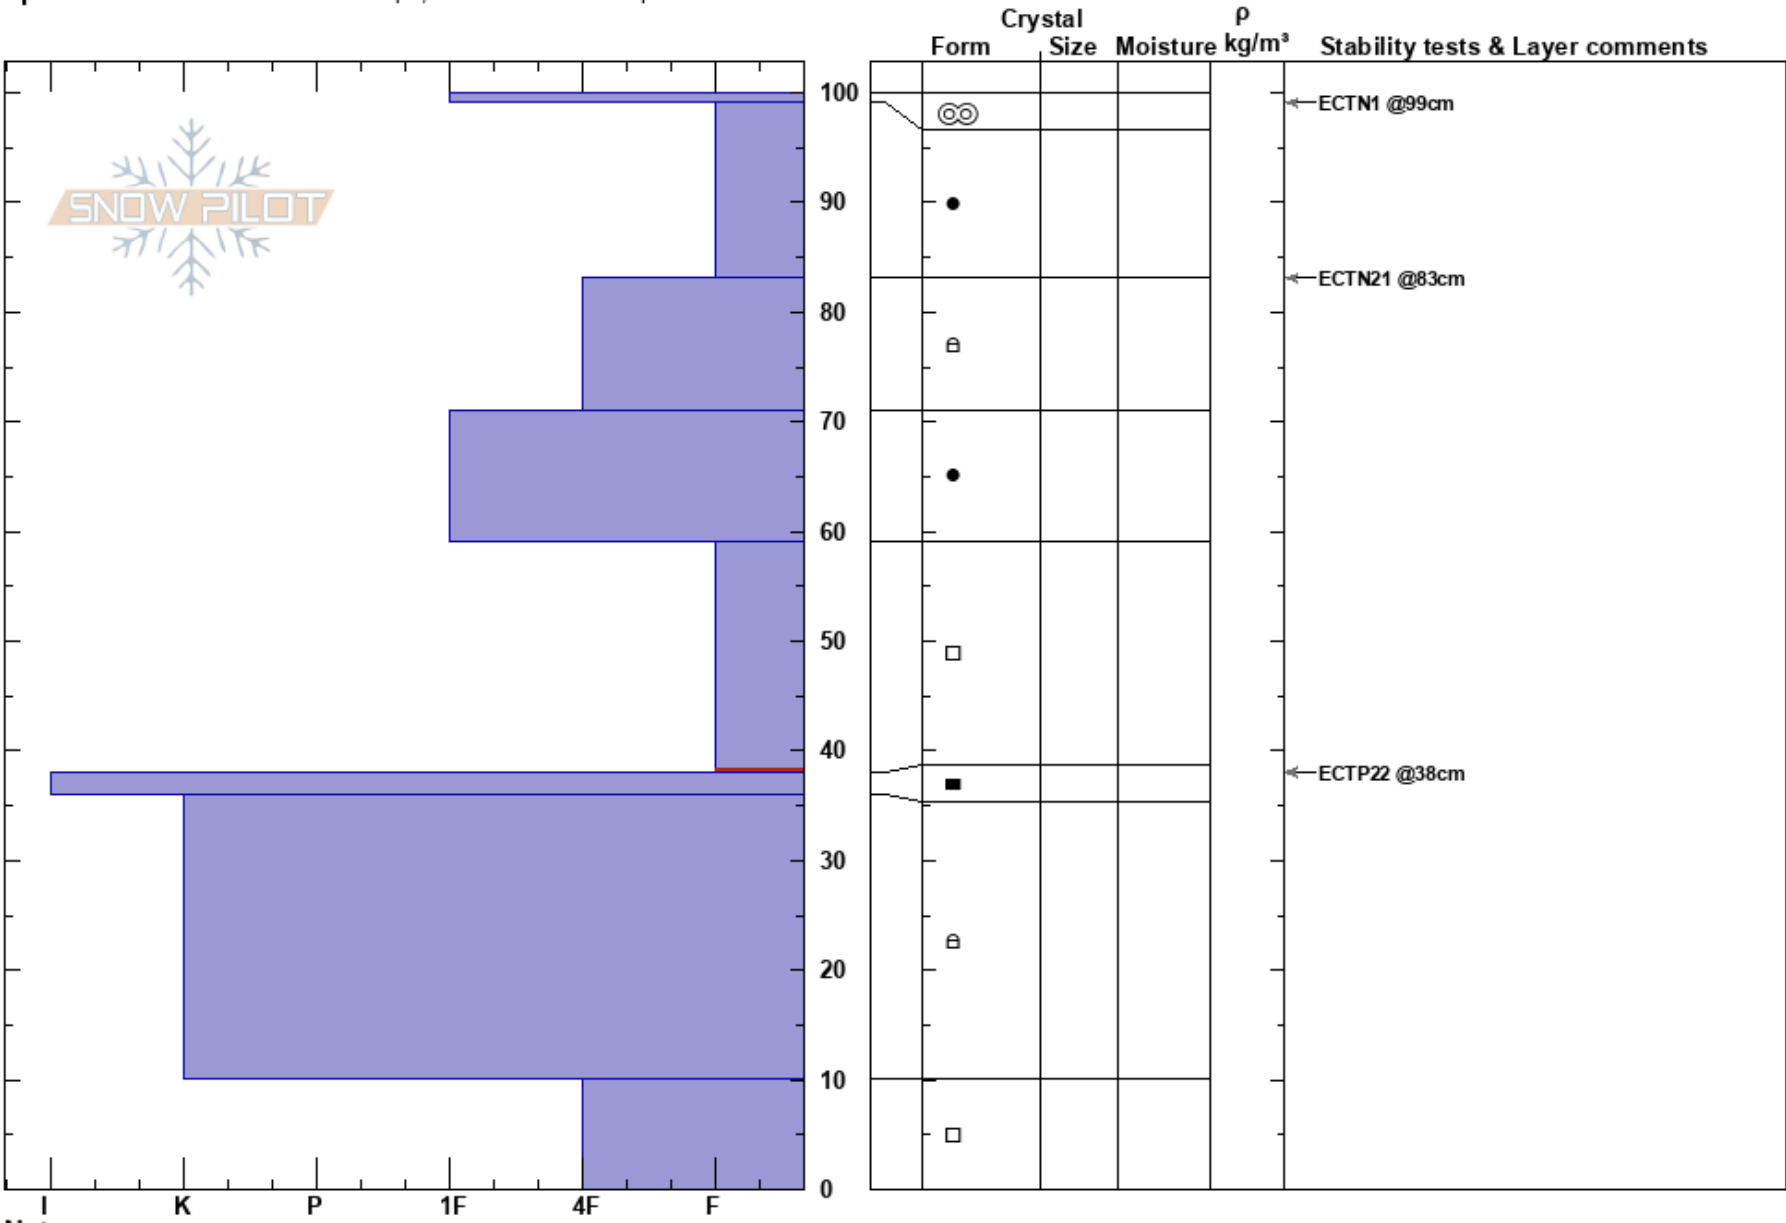

Seeley Lake
 Missions
 MT
Elevation: 6500 ft
Aspect: 240°
Specifics: Snowmobile tracks on slope; We snowmobiled slope

Logan King
 03/15/2019 - 11:24am
Co-ord: 47.25255N, -113.64331W
Slope Angle: 14°
Wind Loading: no

Stability: Good **HS:** 100 **Layer Notes:**
Air Temperature: 0.5°C **PF:** 12 59-38cm: Problematic layer
Sky Cover: FEW
Precipitation: NO
Wind: W Light Breeze

Notes: