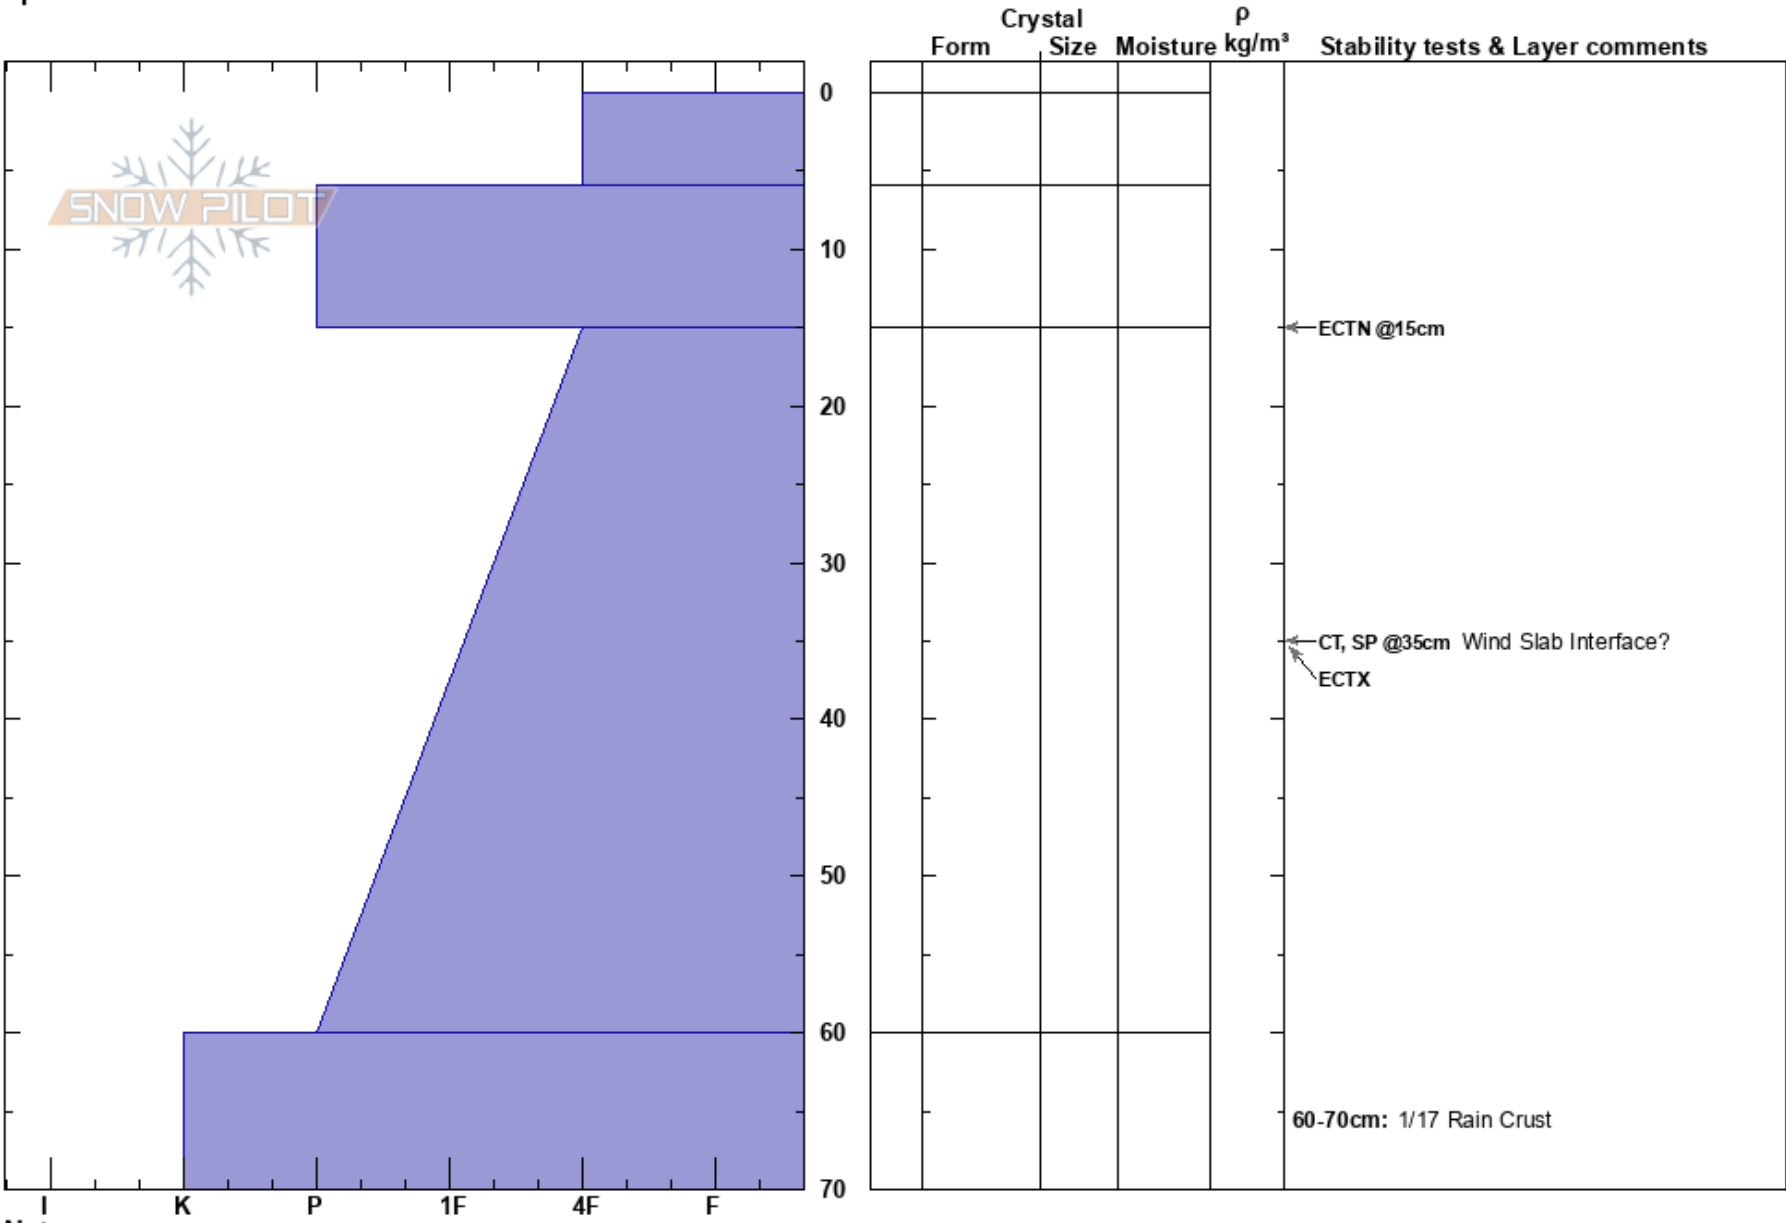

Ptarm Ridge  
 North Cascades, West  
 WA  
 Elevation: 4940 ft  
 Aspect: NW  
 Specifics:

Lee Lazzara  
 01/30/2017 - 10:30am  
 Co-ord:  
 Slope Angle:  
 Wind Loading:

Stability:  
 Air Temperature:  
 Sky Cover:  
 Precipitation:  
 Wind:

Layer Notes:  
 60-70cm: 1/17 Rain Crust

Notes: