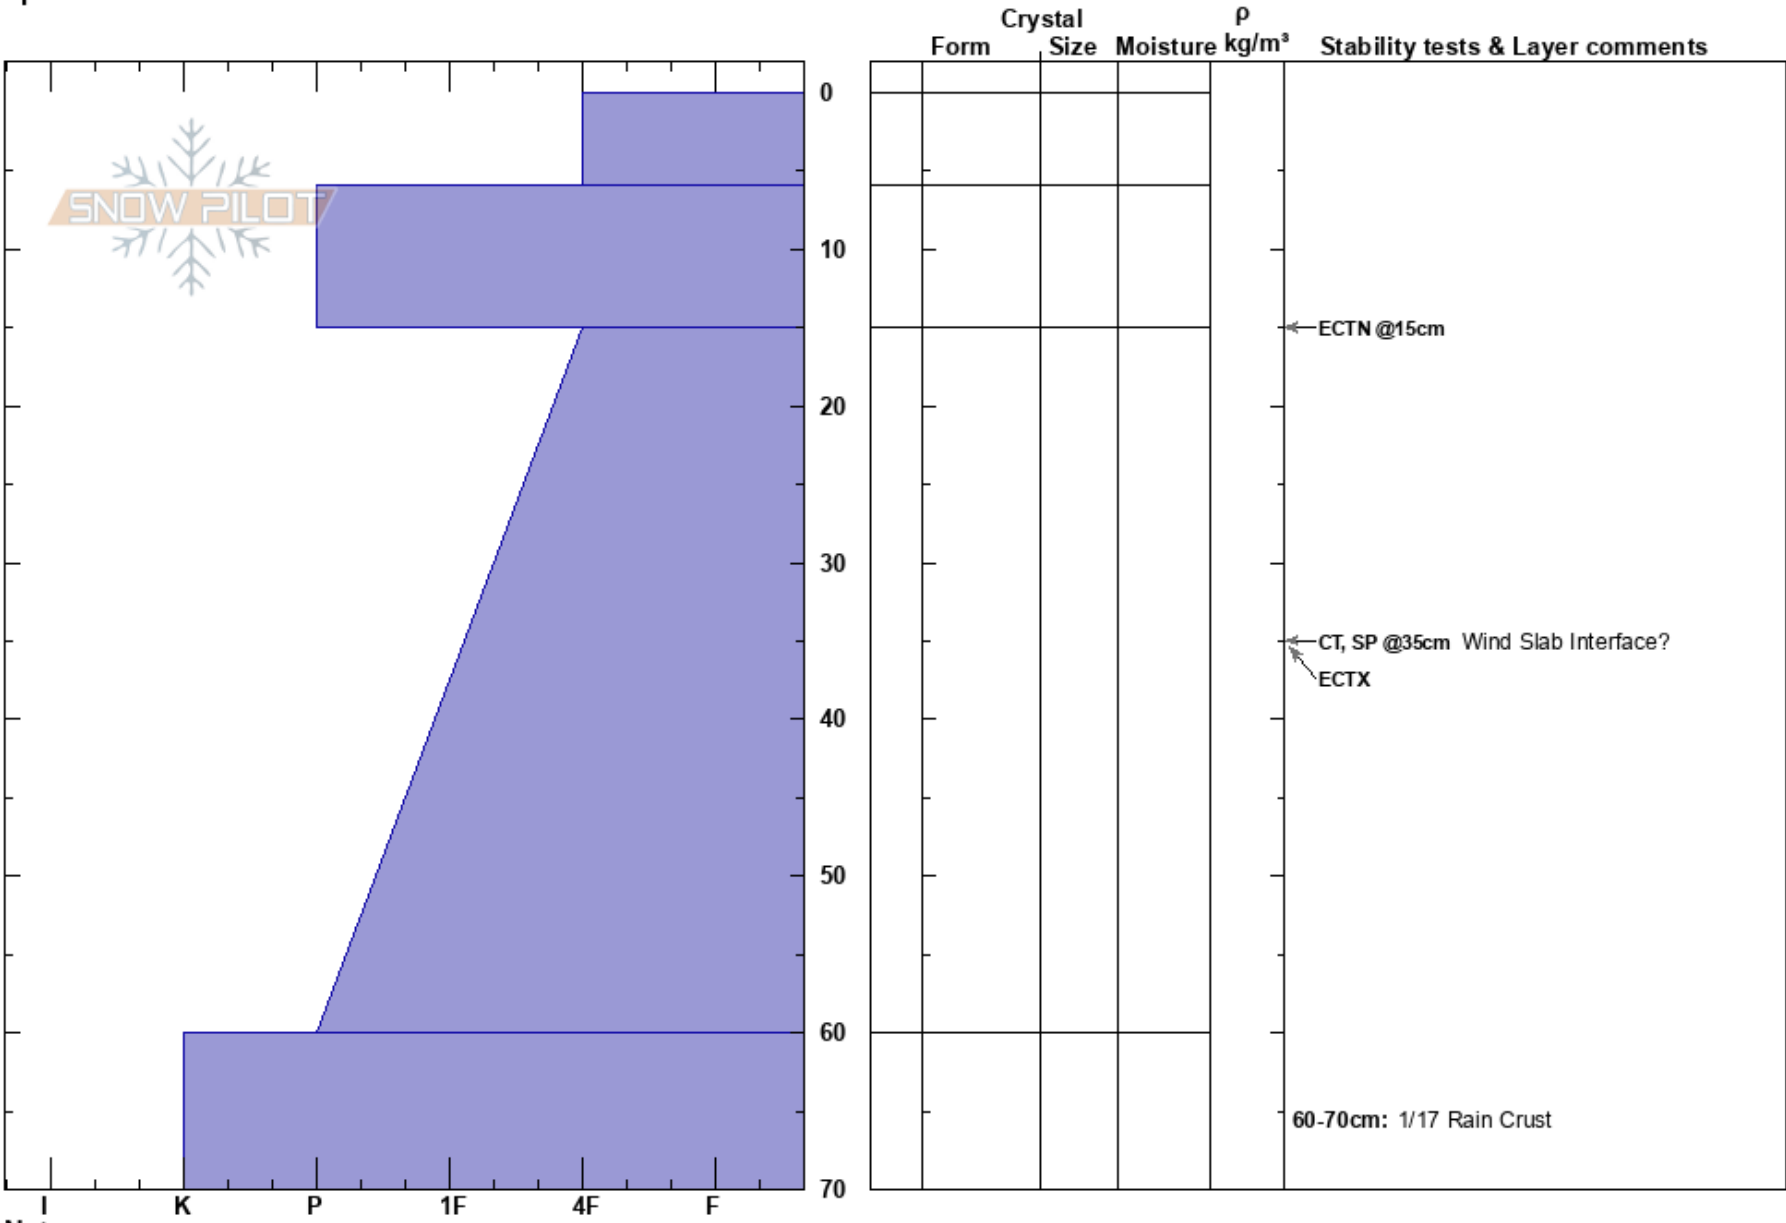

Ptarm Ridge
 North Cascades, West
 WA
 Elevation: 4940 ft
 Aspect: NW
 Specifics:

Lee Lazzara
 01/30/2017 - 10:30am
 Co-ord:
 Slope Angle:
 Wind Loading:

Stability:
 Air Temperature:
 Sky Cover:
 Precipitation:
 Wind:

Layer Notes:
 60-70cm: 1/17 Rain Crust

Notes: