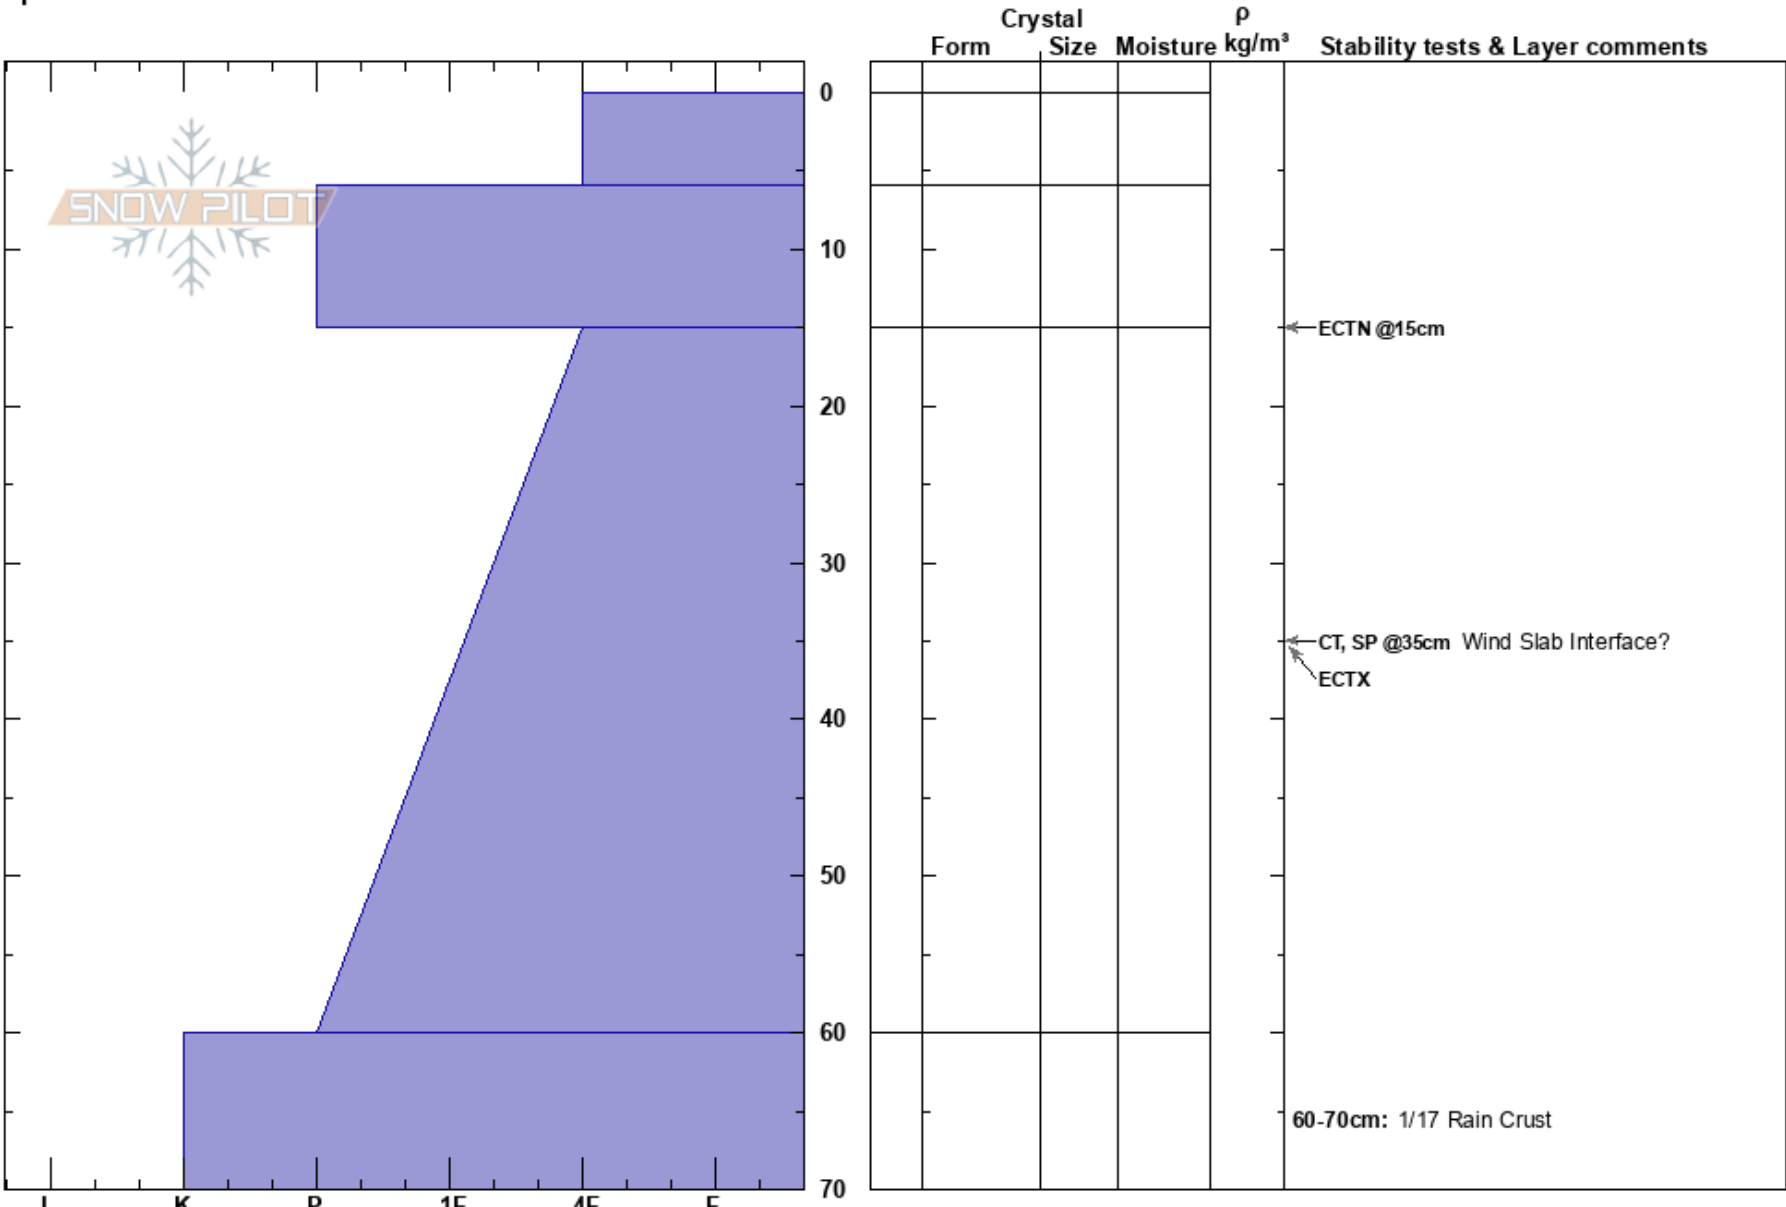

Ptarm Ridge
North Cascades, West
WA
Elevation: 4940 ft
Aspect: NW
Specifics:

Lee Lazzara
01/30/2017 - 10:30am
Co-ord:
Slope Angle:
Wind Loading:

Stability:
Air Temperature:
Sky Cover:
Precipitation:
Wind:

Layer Notes:
60-70cm: 1/17 Rain Crust

Notes: