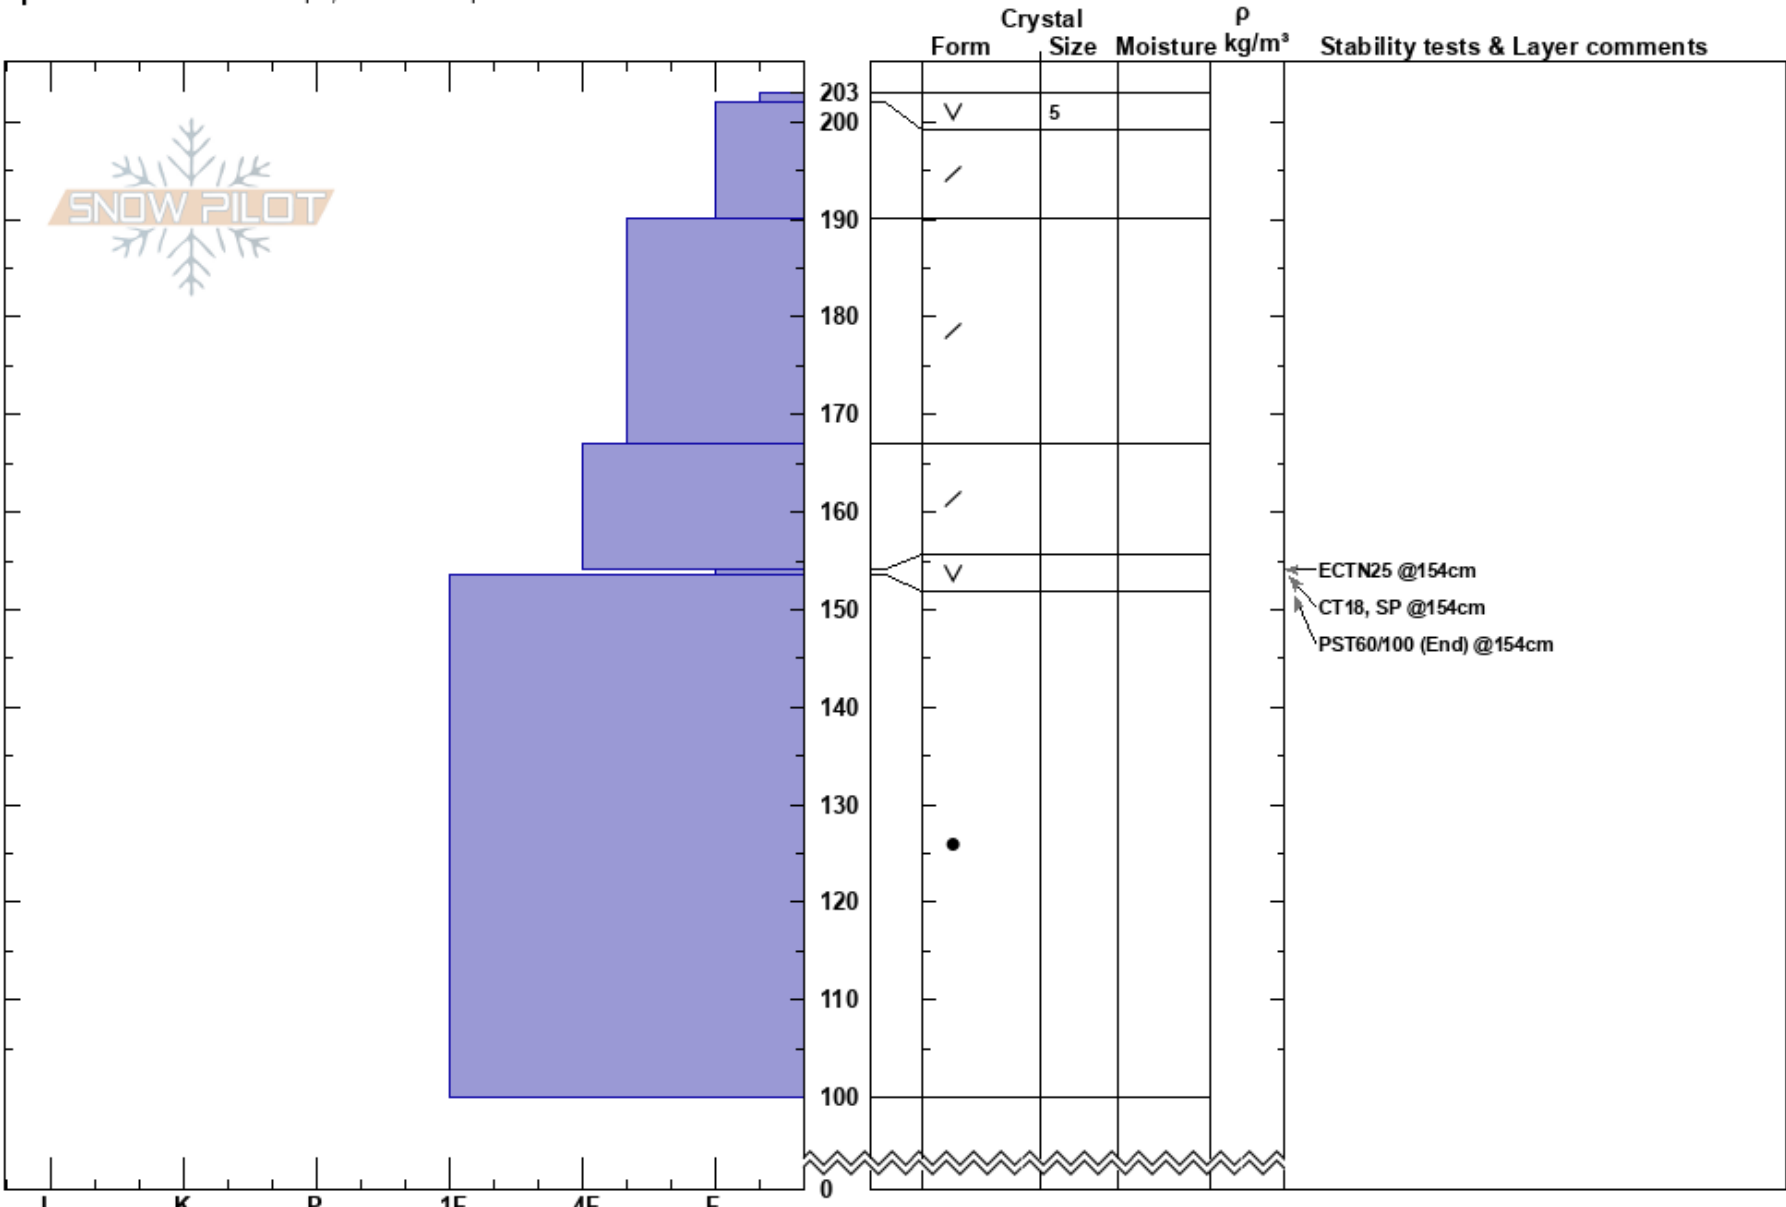

Crest Bowl
 Sawatch
 CO
Elevation:
Aspect: 110°
Specifics: Ski tracks on slope; We skied slope

Ian Hoyer
 01/30/2017 - 12:00pm
Co-ord: 38.95535N, -106.03564W
Slope Angle: 27°
Wind Loading: previous

Stability: Fair Stable **HS:**203 **Layer Notes:**
Air Temperature: 20°F **PS:** 10 154-153.5cm: Problematic layer
Sky Cover: CLR
Precipitation: NO
Wind: NW Light Breeze