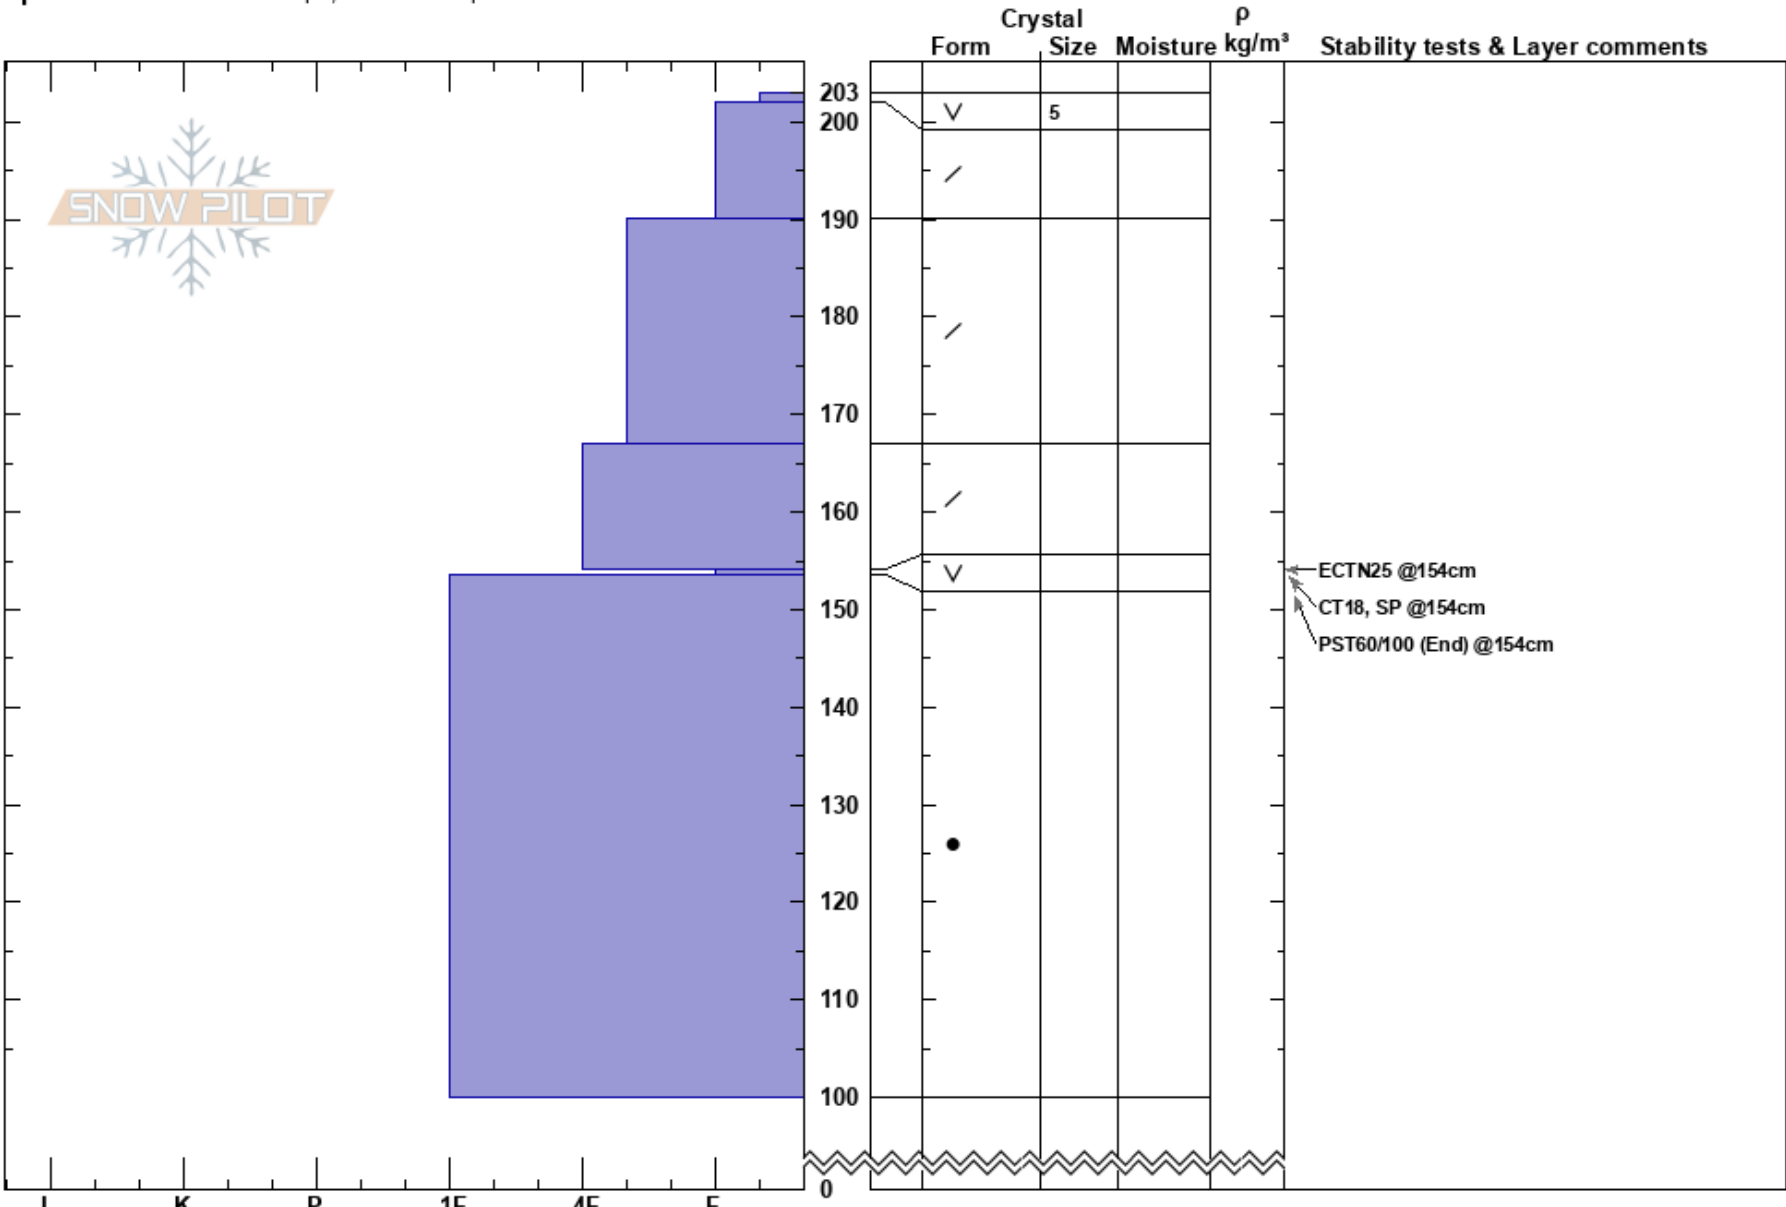

Crest Bowl
 Sawatch
 CO
Elevation:
Aspect: 110°
Specifics: Ski tracks on slope; We skied slope

Ian Hoyer
 01/30/2017 - 12:00pm
Co-ord: 38.95535N, -106.03564W
Slope Angle: 27°
Wind Loading: previous

Stability: Fair Stable
Air Temperature: 20°F
Sky Cover: CLR
Precipitation: NO
Wind: NW Light Breeze

HS: 203
PS: 10 154-153.5cm: Problematic layer

Layer Notes:
 Stability tests & Layer comments

Notes: