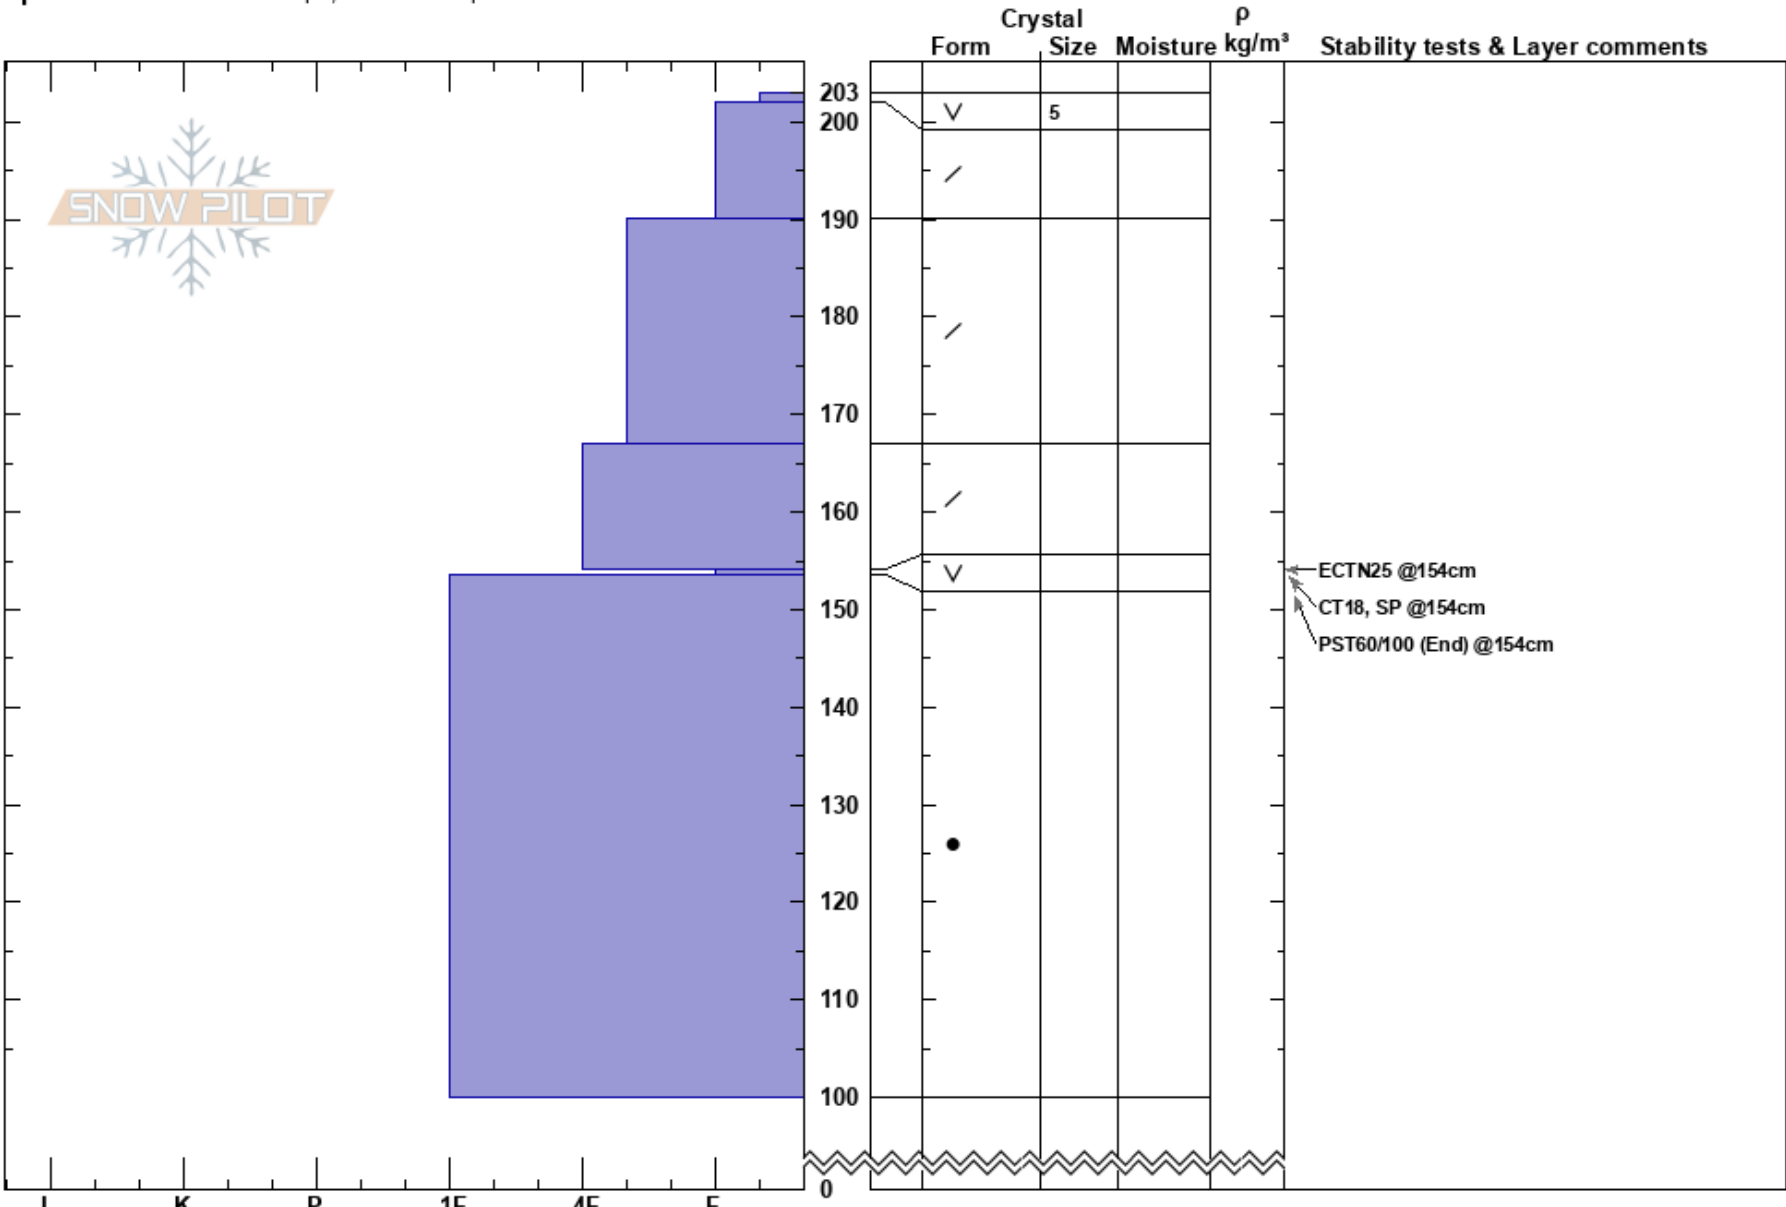

Crest Bowl
 Sawatch
 CO
Elevation:
Aspect: 110°
Specifics: Ski tracks on slope; We skied slope

Ian Hoyer
 01/30/2017 - 12:00pm
Co-ord: 38.95535N, -106.03564W
Slope Angle: 27°
Wind Loading: previous

Stability: Fair Stable
Air Temperature: 20°F
Sky Cover: CLR
Precipitation: NO
Wind: NW Light Breeze

HS: 203
PS: 10 154-153.5cm: Problematic layer

Layer Notes:
 Stability tests & Layer comments

ECTN25 @154cm
 CT18, SP @154cm
 PST60/100 (End) @154cm

Notes: