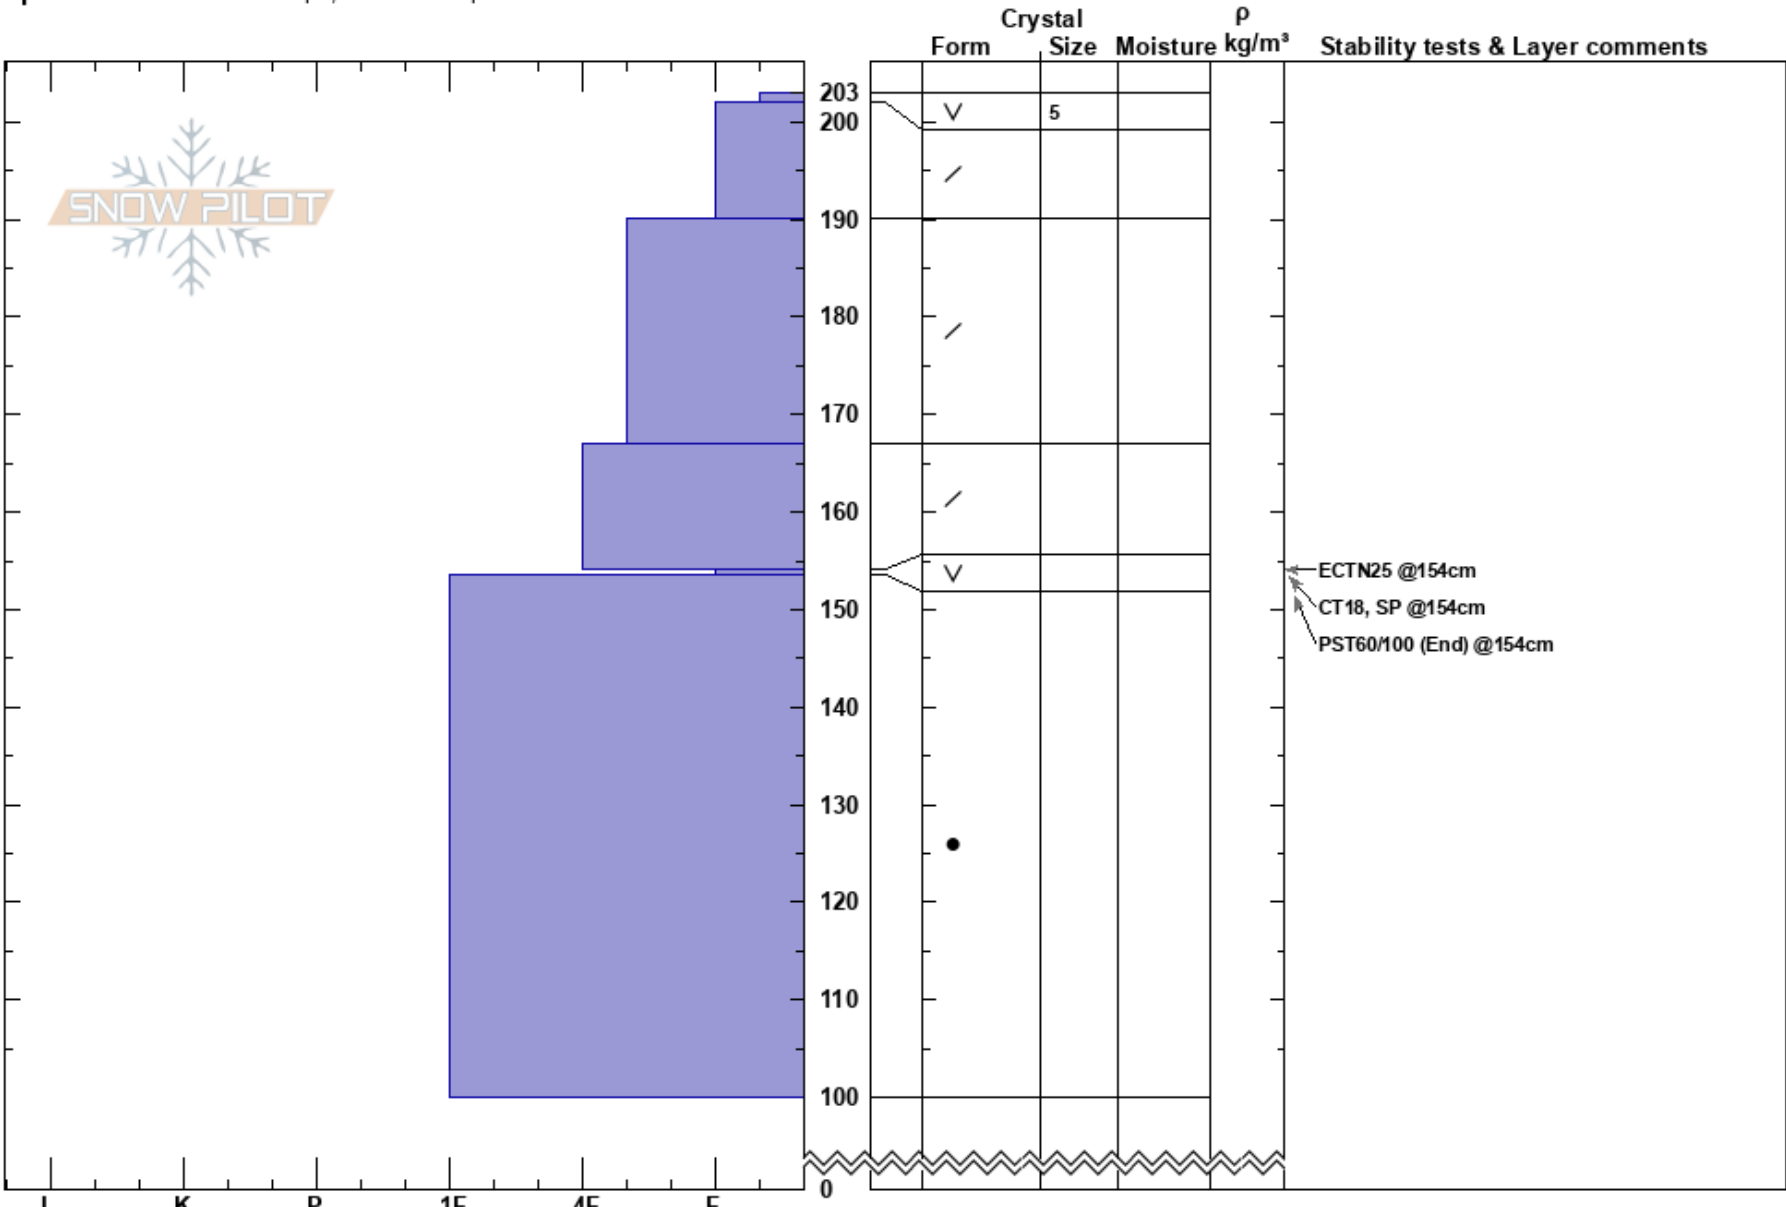

Crest Bowl
 Sawatch
 CO
Elevation:
Aspect: 110°
Specifics: Ski tracks on slope; We skied slope

Ian Hoyer
 01/30/2017 - 12:00pm
Co-ord: 38.95535N, -106.03564W
Slope Angle: 27°
Wind Loading: previous

Stability: Fair Stable
Air Temperature: 20°F
Sky Cover: CLR
Precipitation: NO
Wind: NW Light Breeze

HS: 203
PS: 10 154-153.5cm: Problematic layer

Layer Notes:

Notes: