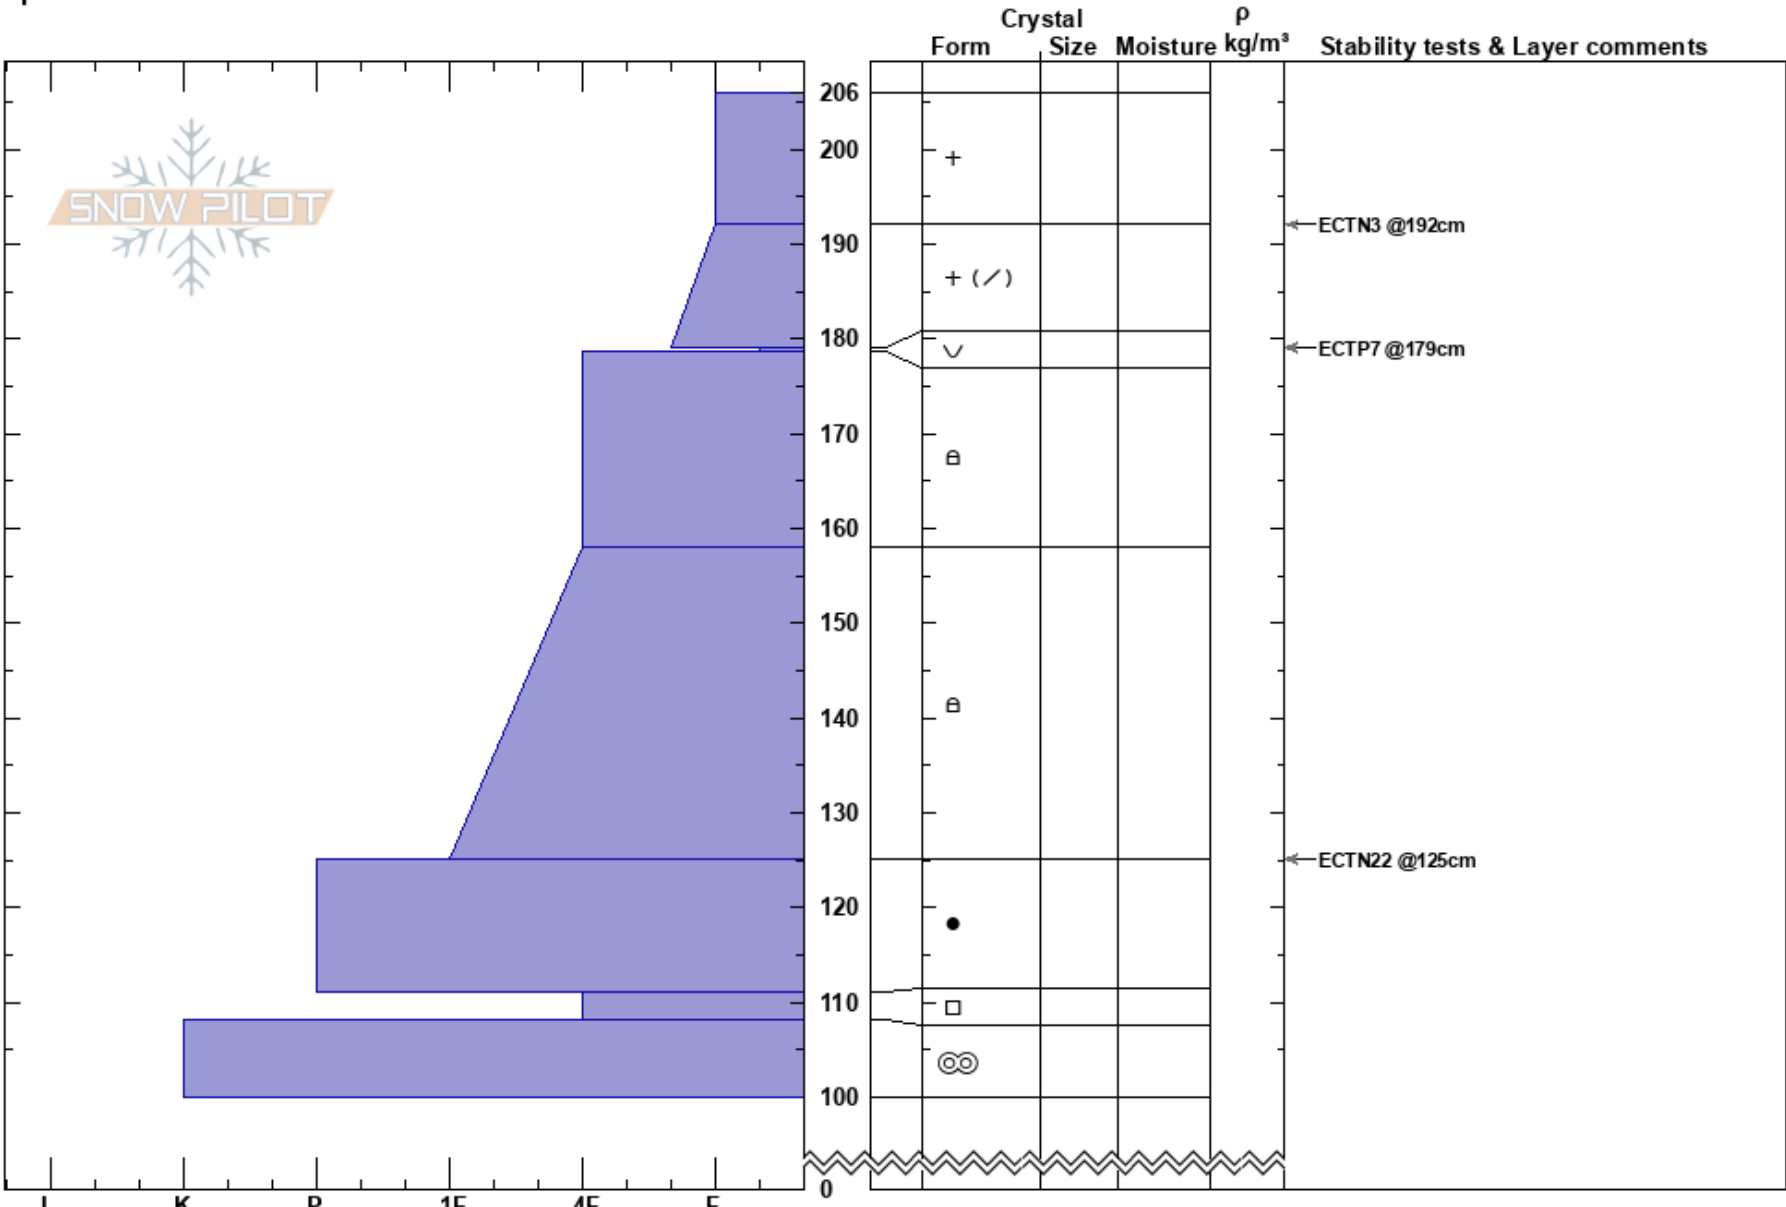

Crystal Theater
 Bitterroot
 MT
 Elevation: 5800 ft
 Aspect: 22°
 Specifics:

Logan King
 03/13/2019 - 11:00am
 Co-ord: 46.65682N, -114.60109W
 Slope Angle: 20°
 Wind Loading:

Stability: Good HS:206
 Air Temperature: -0.5°C PS: 14 179-178.7cm: Problematic layer
 Sky Cover: BKN
 Precipitation: S1
 Wind: Calm