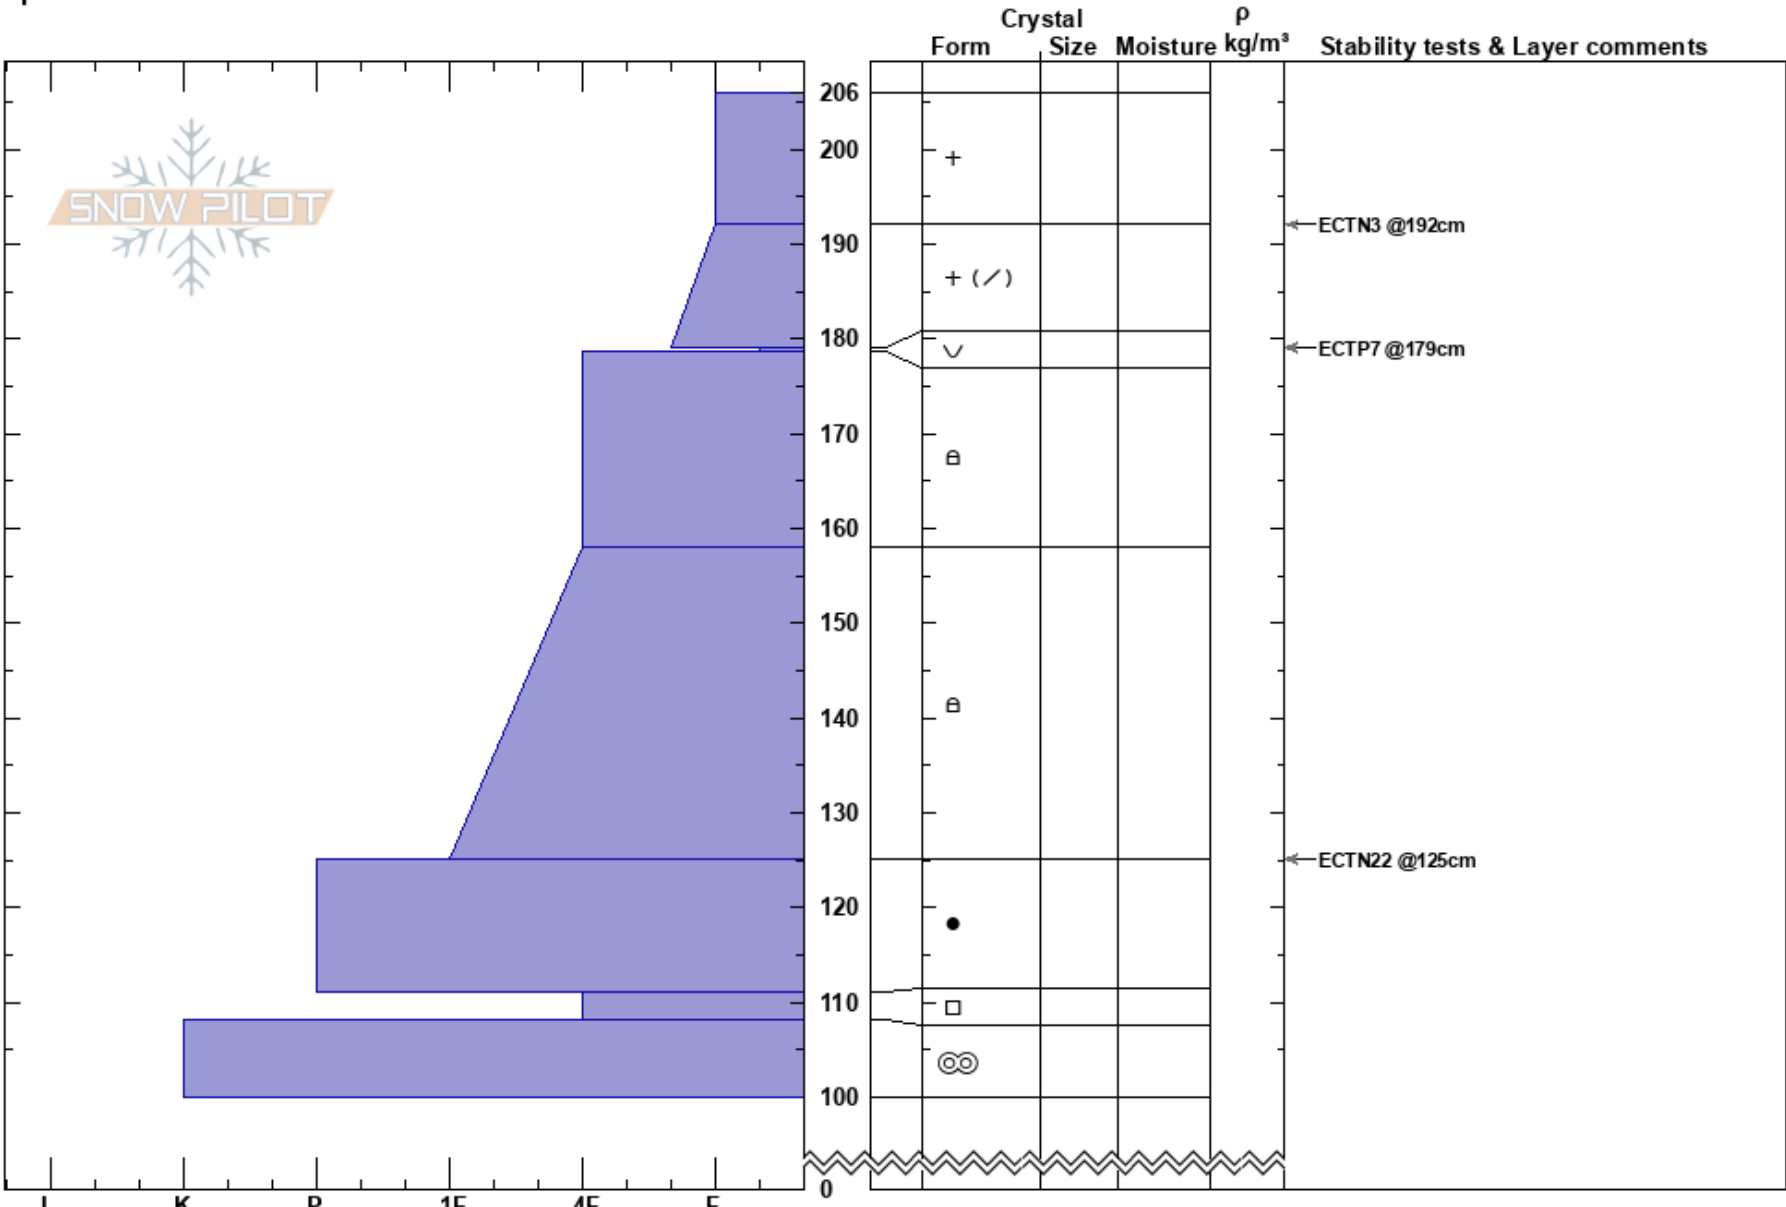

Crystal Theater  
 Bitterroot  
 MT  
 Elevation: 5800 ft  
 Aspect: 22°  
 Specifics:

Logan King  
 03/13/2019 - 11:00am  
 Co-ord: 46.65682N, -114.60109W  
 Slope Angle: 20°  
 Wind Loading:

Stability: Good HS:206  
 Air Temperature: -0.5°C PS: 14 179-178.7cm: Problematic layer  
 Sky Cover: BKN  
 Precipitation: S1  
 Wind: Calm