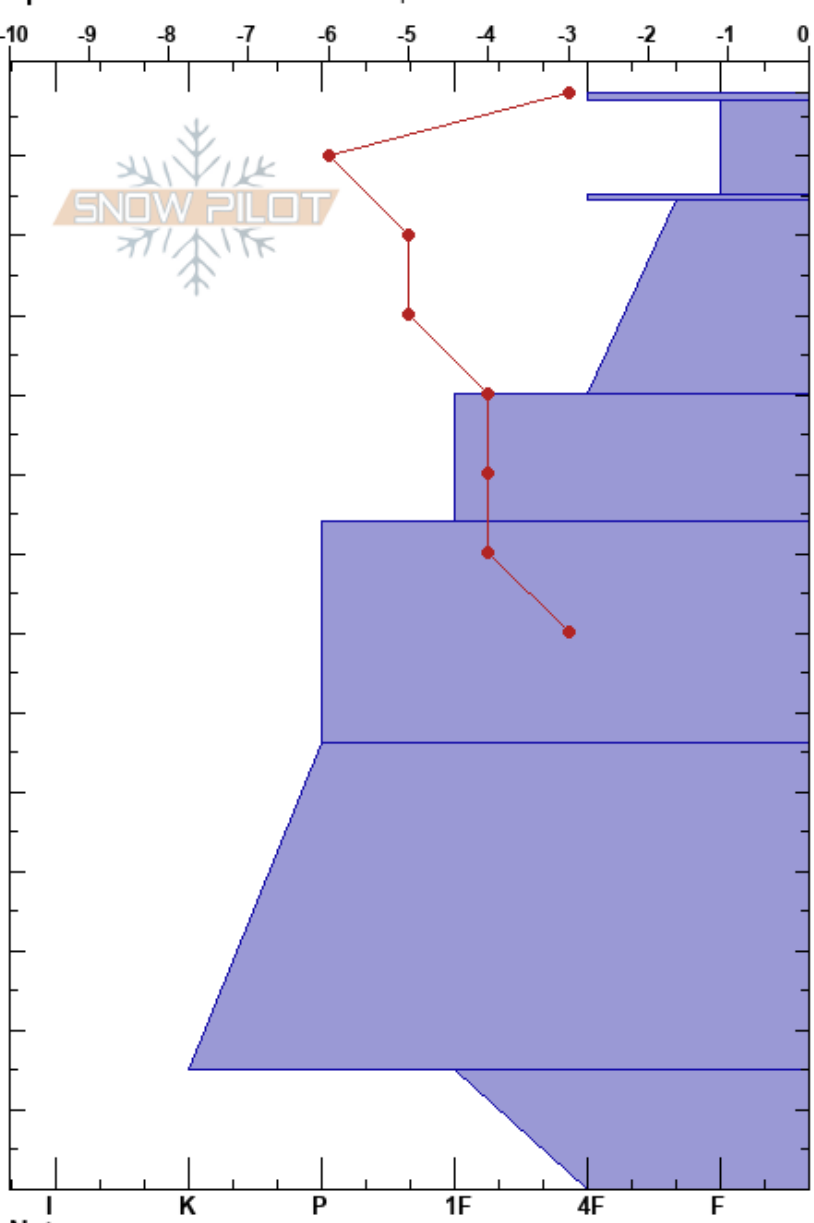

Seeley Lake  
 Missions  
 MT  
 Elevation: 6200 ft  
 Aspect: 127°  
 Specifics: Snowmobile tracks on slope

Timothy Laroche  
 01/30/2017 - 11:00am  
 Co-ord: 47.23743N, -113.69583W  
 Slope Angle: 30°  
 Wind Loading: previous

Stability: Very Good  
 Air Temperature: -0.5°C  
 Sky Cover: SCT  
 Precipitation: NO  
 Wind: N Light Breeze

HS: 138  
 Layer Notes:  
 137-136.9cm: Problematic layer

Depth (cm)	Crystal		Moisture	$\rho$ kg/m <sup>3</sup>	Stability tests & Layer comments
	Form	Size			
138	(,')				← ECTN1 @137cm
130	V				← CT1, Q1 @137cm
125	/				← ECTN11 @125cm
120	⊙⊙				← CT11, Q2 @125cm
110	⊖				
100					← ECTN21 @100cm
90	•				← CT22, Q3 @100cm
80					
70	•				
60					
50					
40					
35	•				← ECTN27 @84cm
10	⊖		w		