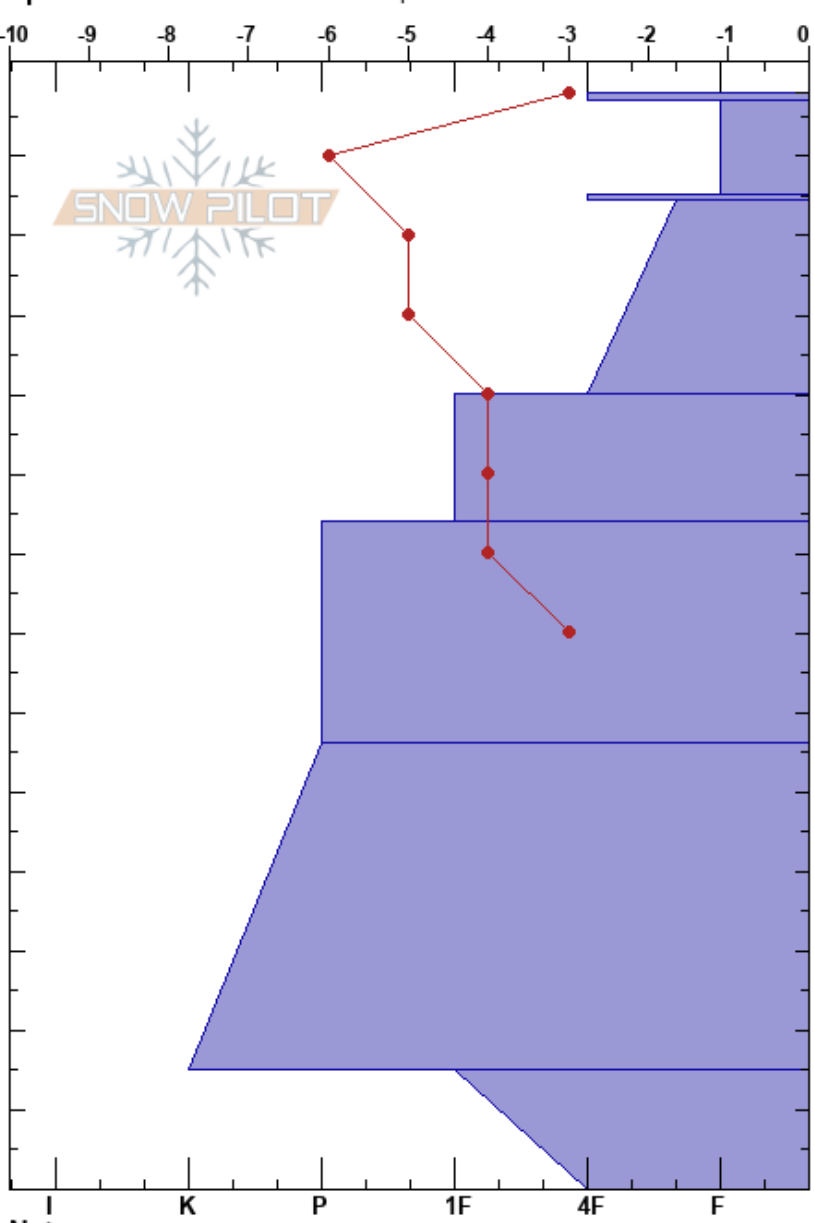

Seeley Lake
 Missions
 MT
 Elevation: 6200 ft
 Aspect: 127°
 Specifics: Snowmobile tracks on slope

Timothy Laroche
 01/30/2017 - 11:00am
 Co-ord: 47.23743N, -113.69583W
 Slope Angle: 30°
 Wind Loading: previous

Stability: Very Good
 Air Temperature: -0.5°C
 Sky Cover: SCT
 Precipitation: NO
 Wind: N Light Breeze

HS: 138
 Layer Notes:
 137-136.9cm: Problematic layer

Height (cm)	Crystal		Moisture	ρ kg/m ³	Stability tests & Layer comments
	Form	Size			
138	(,')				← ECTN1 @137cm ← CT1, Q1 @137cm
130	V				
125	/				← ECTN11 @125cm ← CT11, Q2 @125cm
120	⊙⊙				
110	a				
100					← ECTN21 @100cm ← CT22, Q3 @100cm
90	•				
80					← ECTN27 @84cm
70	•				
60					
50					
40					
30					
20					
10	a		w		
0					