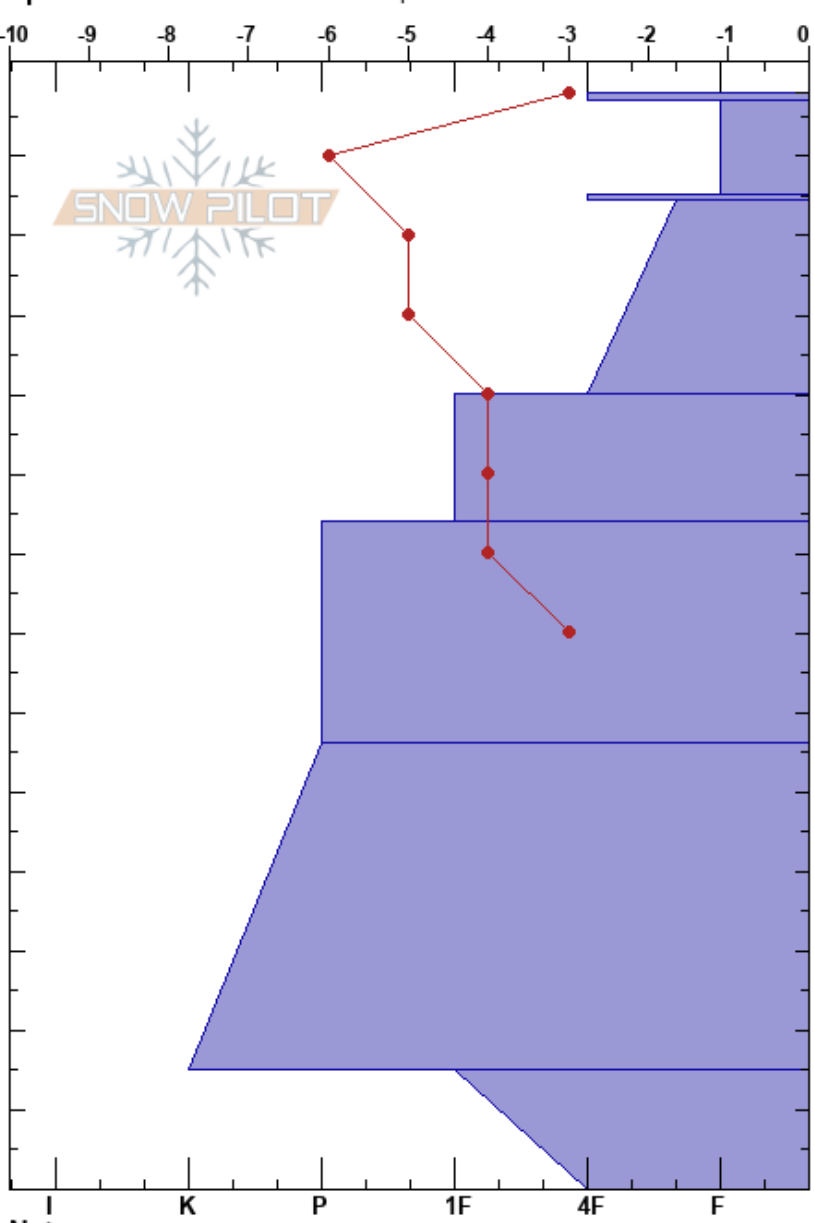

Seeley Lake
 Missions
 MT
 Elevation: 6200 ft
 Aspect: 127°
 Specifics: Snowmobile tracks on slope

Timothy Laroche
 01/30/2017 - 11:00am
 Co-ord: 47.23743N, -113.69583W
 Slope Angle: 30°
 Wind Loading: previous

Stability: Very Good
 Air Temperature: -0.5°C
 Sky Cover: SCT
 Precipitation: NO
 Wind: N Light Breeze

HS: 138
 Layer Notes:
 137-136.9cm: Problematic layer

Height (cm)	Crystal		Moisture	ρ kg/m ³	Stability tests & Layer comments
	Form	Size			
138	(,')				← ECTN1 @137cm
130	V				← CT1, Q1 @137cm
125	/				← ECTN11 @125cm
120	⊙⊙				← CT11, Q2 @125cm
110	⊖				
100					← ECTN21 @100cm
90	•				← CT22, Q3 @100cm
80					← ECTN27 @84cm
70	•				
35	•				
10	⊖		w		