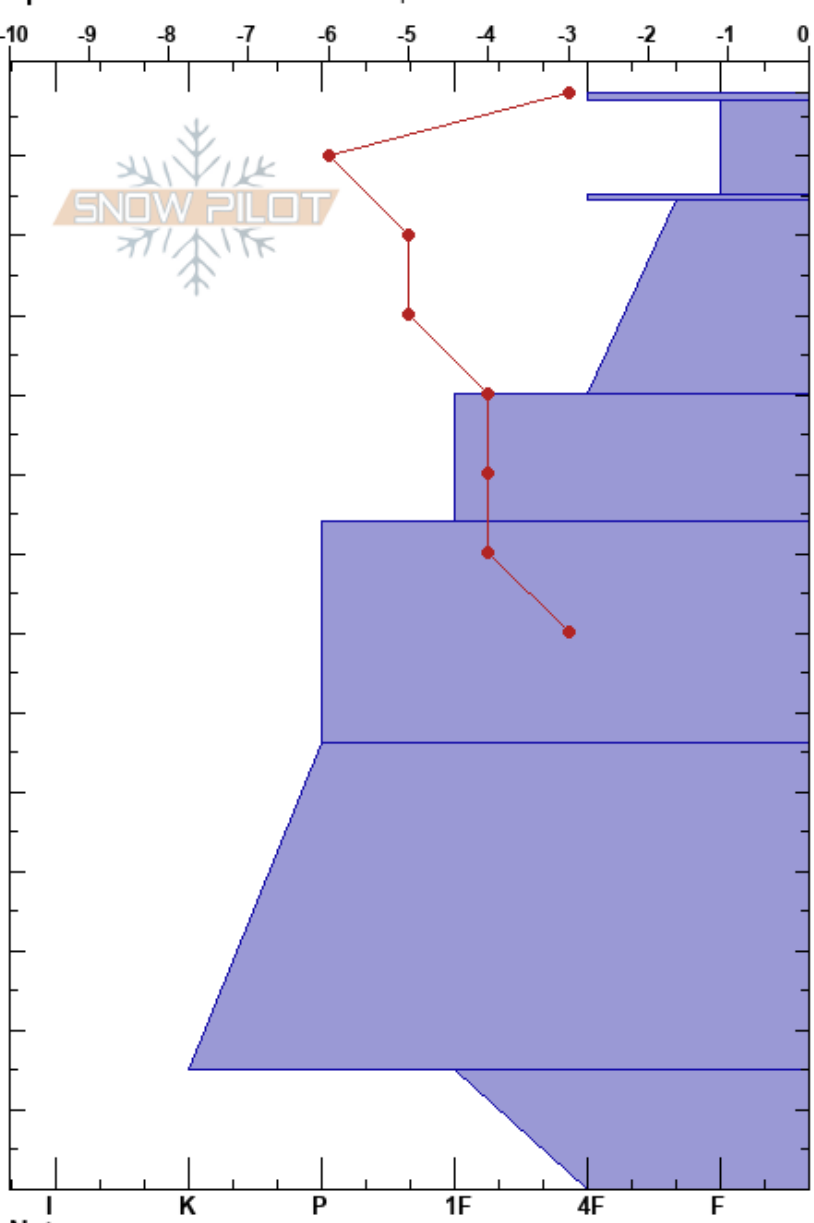

Seeley Lake
 Missions
 MT
 Elevation: 6200 ft
 Aspect: 127°
 Specifics: Snowmobile tracks on slope

Timothy Laroche
 01/30/2017 - 11:00am
 Co-ord: 47.23743N, -113.69583W
 Slope Angle: 30°
 Wind Loading: previous

Stability: Very Good
 Air Temperature: -0.5°C
 Sky Cover: SCT
 Precipitation: NO
 Wind: N Light Breeze

HS: 138
 Layer Notes:
 137-136.9cm: Problematic layer

Height (cm)	Crystal		Moisture	ρ kg/m ³	Stability tests & Layer comments
	Form	Size			
138	(,')				← ECTN1 @137cm ← CT1, Q1 @137cm
130	V				
125	/				← ECTN11 @125cm ← CT11, Q2 @125cm
120	⊙⊙				
110	⊖				
100					← ECTN21 @100cm ← CT22, Q3 @100cm
90	•				
80					← ECTN27 @84cm
70	•				
60					
50					
40					
30					
20					
10	⊖		w		
0					