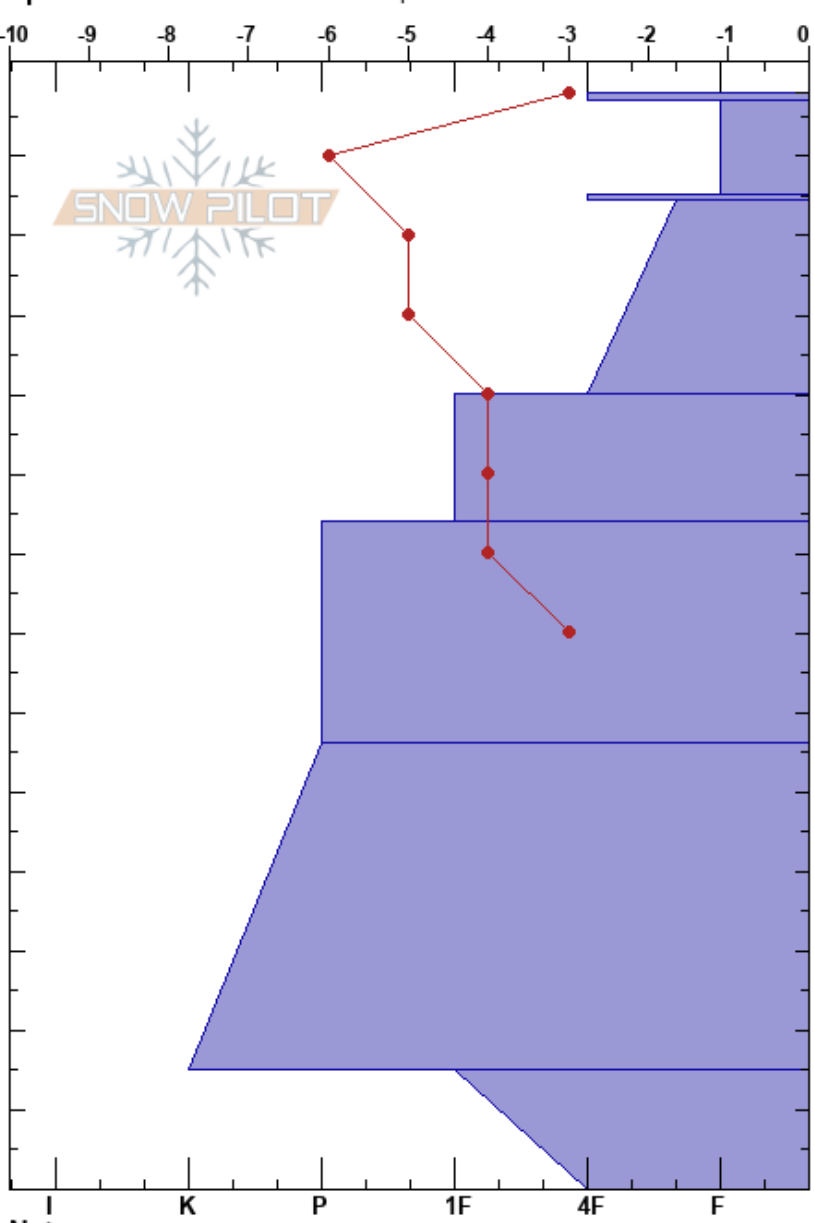

Seeley Lake
 Missions
 MT
 Elevation: 6200 ft
 Aspect: 127°
 Specifics: Snowmobile tracks on slope

Timothy Laroche
 01/30/2017 - 11:00am
 Co-ord: 47.23743N, -113.69583W
 Slope Angle: 30°
 Wind Loading: previous

Stability: Very Good
 Air Temperature: -0.5°C
 Sky Cover: SCT
 Precipitation: NO
 Wind: N Light Breeze

HS: 138
 Layer Notes:
 137-136.9cm: Problematic layer

Depth (cm)	Crystal		Moisture	ρ kg/m ³	Stability tests & Layer comments
	Form	Size			
138	(,')				← ECTN1 @137cm ← CT1, Q1 @137cm
130	V				
125	/				← ECTN11 @125cm ← CT11, Q2 @125cm
120	⊙⊙				
110	⊖				
100					← ECTN21 @100cm ← CT22, Q3 @100cm
90	•				
80					← ECTN27 @84cm
70	•				
35					
10	⊖		w		