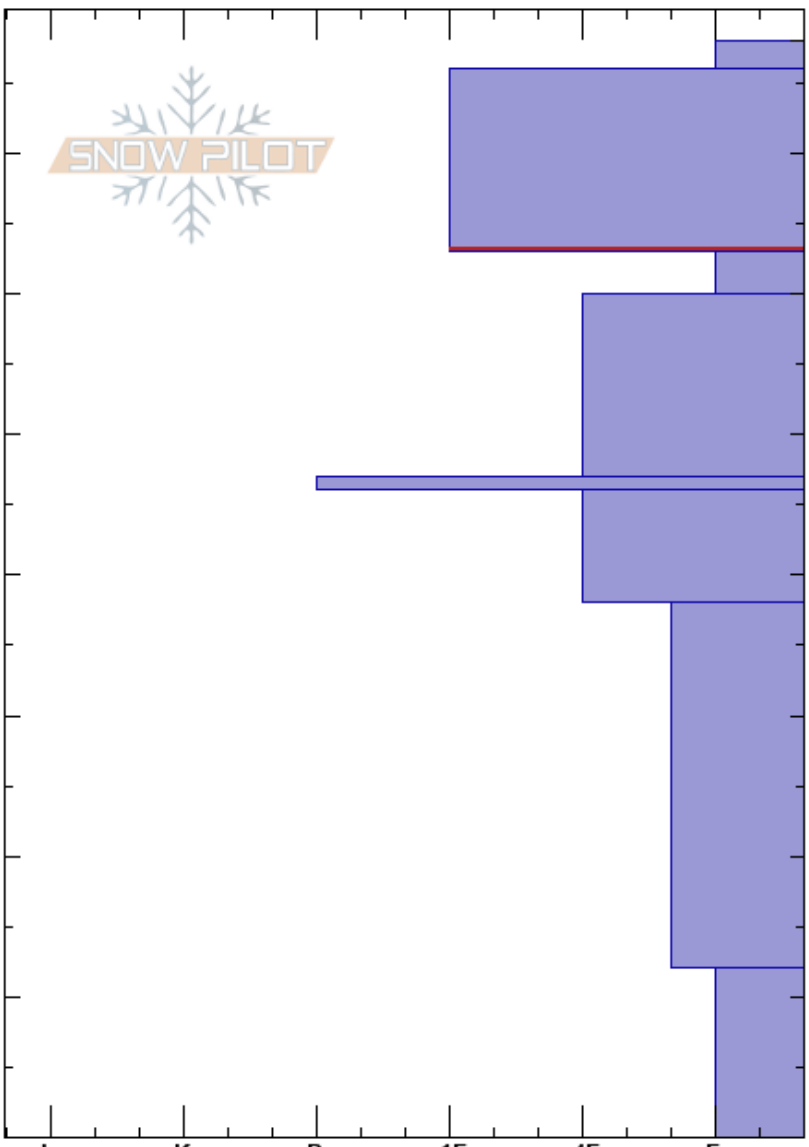

Mt. Jumbo
 Rattlesnake Mtns
 MT
Elevation: 4260 ft
Aspect: 340°
Specifics: Cracking

Logan King
 03/12/2019 - 11:15am
Co-ord: 46.87904N, -113.95642W
Slope Angle: 20°
Wind Loading: previous

Stability: Poor
Air Temperature:
Sky Cover: OVC
Precipitation: NO
Wind: S Moderate

HS: 78
PS: 1 76-63cm: Problematic layer

Height (cm)	Crystal		ρ kg/m ³	Stability tests & Layer comments
	Form	Size		
78	/			
70	•			
63	□			←ECTP12 @63cm
60	⊖			
50	⊖			
47	⊖			←ECTP22 @47cm
40	⊖			
30	∧			
20				
10	∧ (□)			
0				