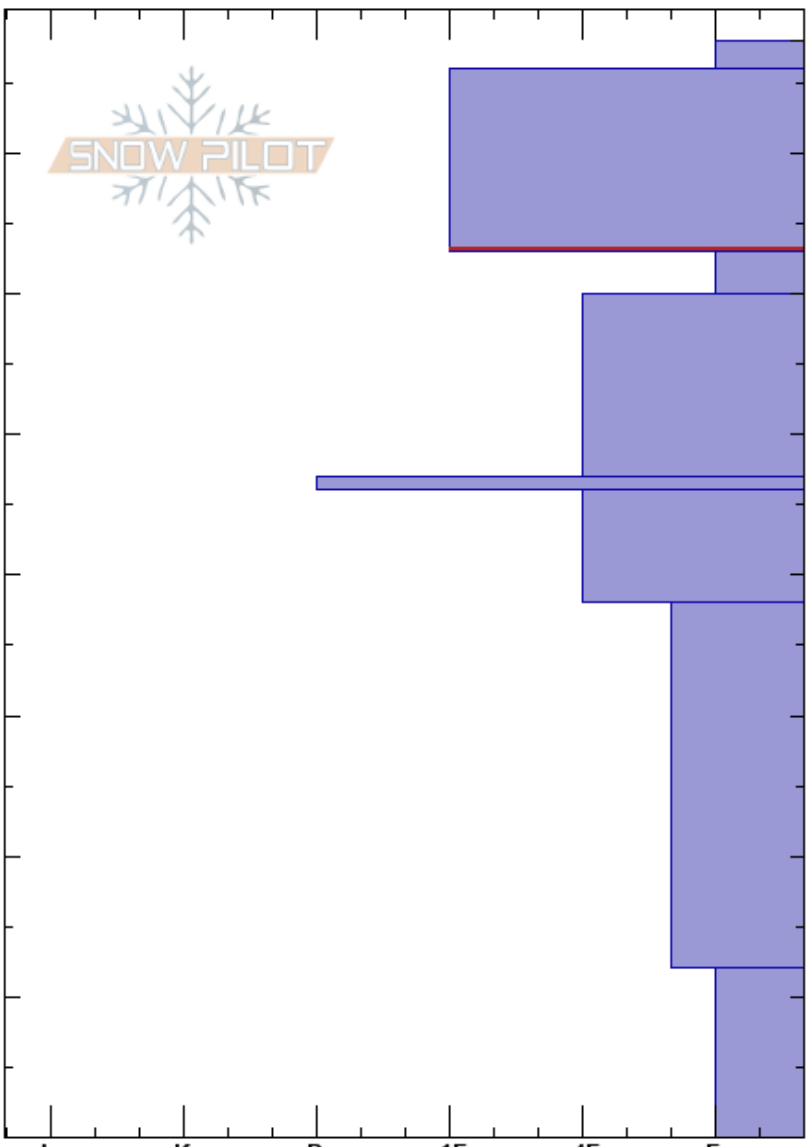

Mt. Jumbo
 Rattlesnake Mtns
 MT
Elevation: 4260 ft
Aspect: 340°
Specifics: Cracking

Logan King
 03/12/2019 - 11:15am
Co-ord: 46.87904N, -113.95642W
Slope Angle: 20°
Wind Loading: previous

Stability: Poor
Air Temperature:
Sky Cover: OVC
Precipitation: NO
Wind: S Moderate

HS: 78
PS: 1 76-63cm: Problematic layer

Height (ft)	Crystal		ρ kg/m ³	Stability tests & Layer comments
	Form	Size		
78	/			
70	•			
63	□			← ECTP12 @63cm
60	⊖			
50	⊖			
47	⊖			← ECTP22 @47cm
40	⊖			
30	^			
20				
10	^ (□)			
0				