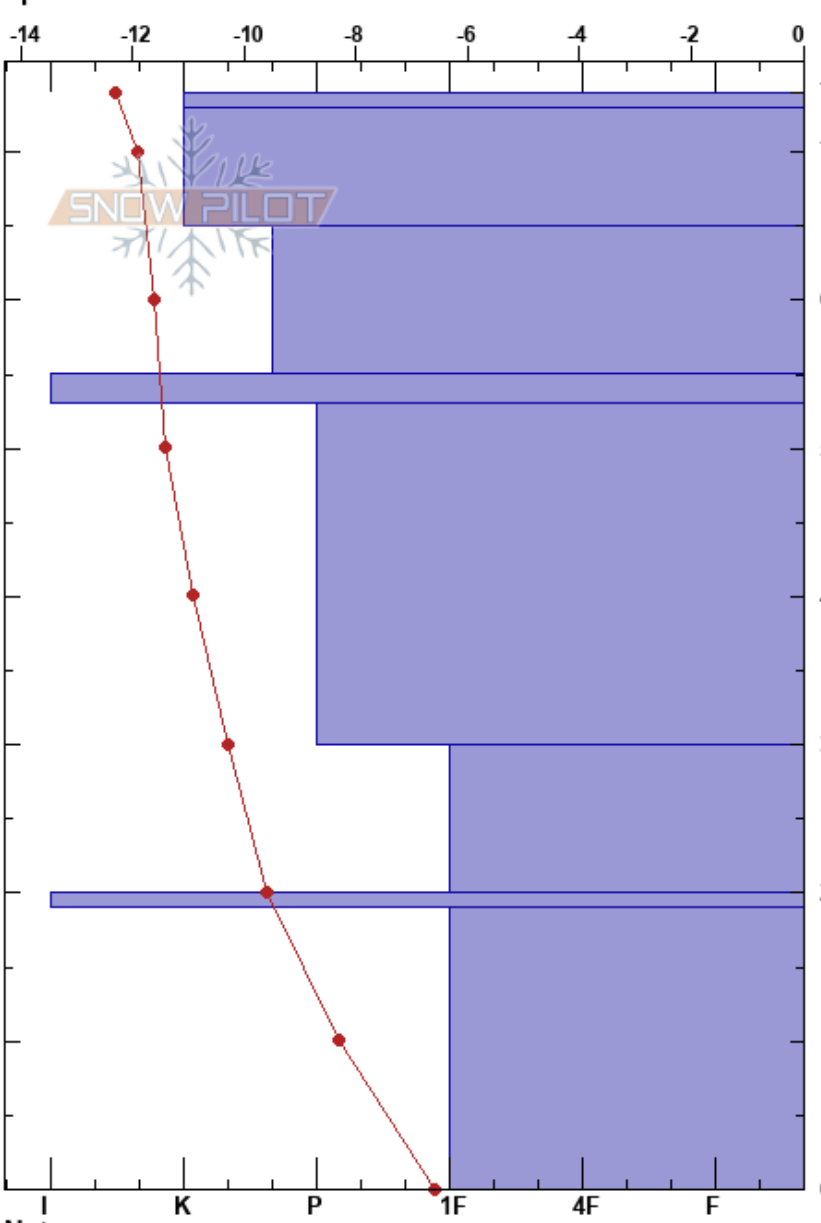

Pyhäkuru N
 Finland
 Elevation: 570 m
 Aspect: SE
 Specifics:

Juuso Holstein
 12/03/2019 - 16:00
 Co-ord: 68.07857N, 24.07280E
 Slope Angle: 29°
 Wind Loading: yes

Stability:
 Air Temperature: -10.1°C PF: 1
 Sky Cover: CLR
 Precipitation: NO
 Wind: NE Moderate

Layer Notes:

Form	Crystal Size	Moisture	ρ kg/m ³	Stability tests & Layer comments
■ (♣)				
• (⊙)		D		
•	0.5			
⊙				
• (□)	0.5-1			
□	1-3	D		
■				← CT21, Q1 @21cm
□ (∧)	3-5	D		
				← ECTX

Notes: