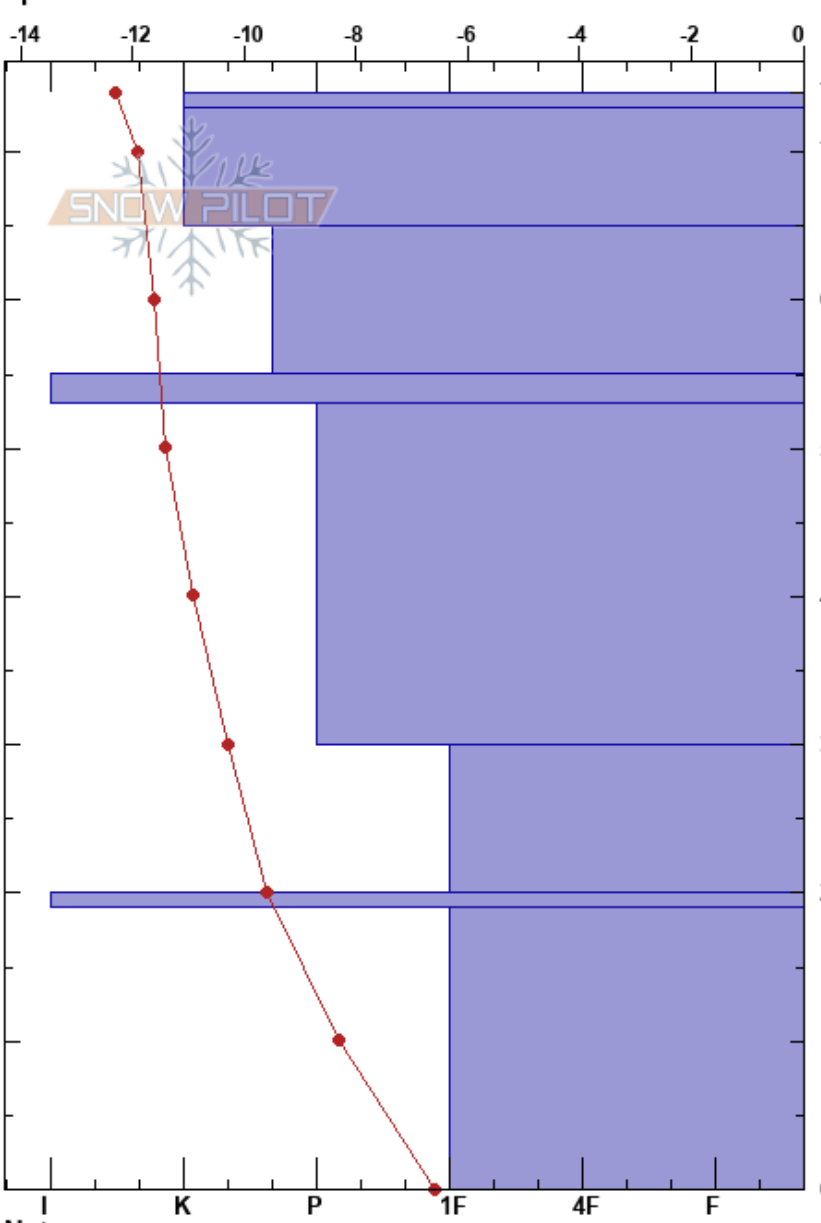

Pyhäkuru N  
 Finland  
 Elevation: 570 m  
 Aspect: SE  
 Specifics:

Juuso Holstein  
 12/03/2019 - 16:00  
 Co-ord: 68.07857N, 24.07280E  
 Slope Angle: 29°  
 Wind Loading: yes

Stability:  
 Air Temperature: -10.1°C PF: 1  
 Sky Cover: CLR  
 Precipitation: NO  
 Wind: NE Moderate

Layer Notes:

Form	Crystal		Moisture	$\rho$ kg/m <sup>3</sup>	Stability tests & Layer comments
	Size				
■ (♣)					
• (⊙)			D		
•	0.5				
⊙					
• (□)	0.5-1				
□	1-3		D		
■					← CT21, Q1 @21cm
□ (∧)	3-5		D		
					← ECTX