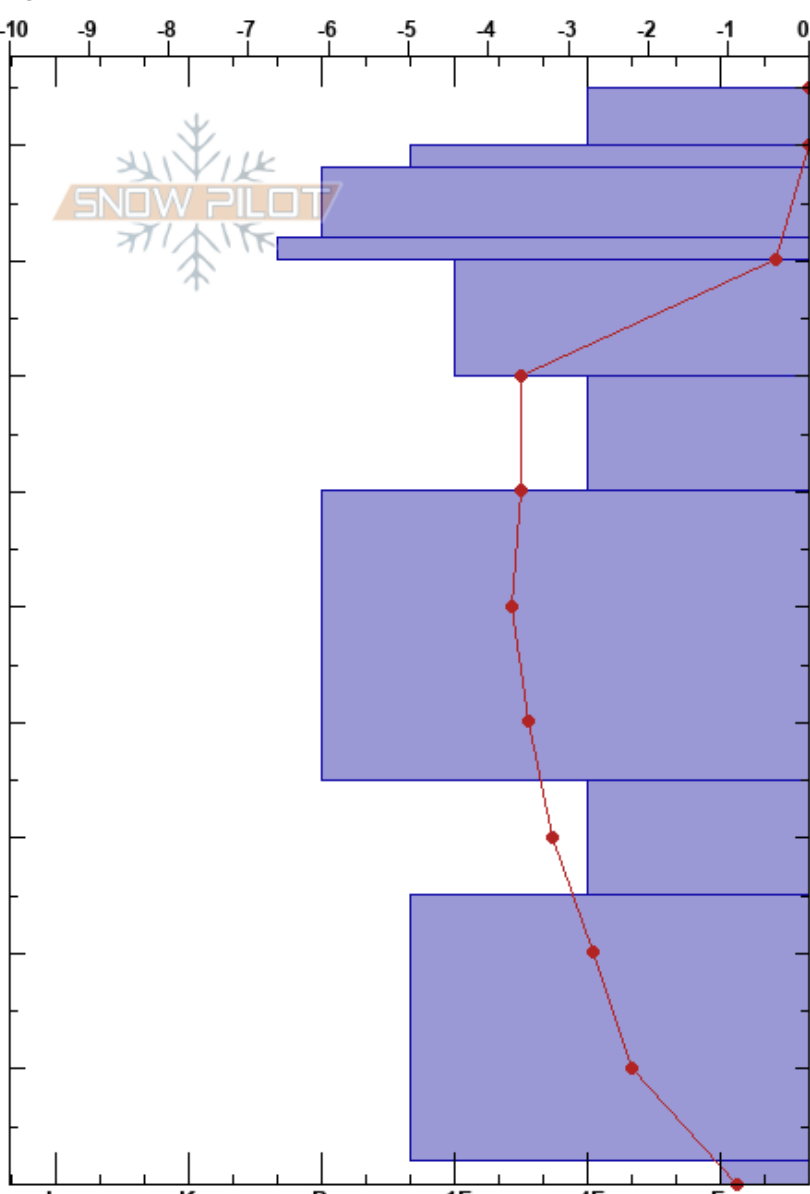

upper rodeo
 Madison Range-N
 MT
 Elevation: 9500 ft
 Aspect: 120°

yunce ueland
 01/18/2017 - 1:00pm
 Co-ord: 45.27250N, -111.44867W
 Slope Angle: 37°
 Wind Loading:

Stability: **HS:95**
 Air Temperature: 3.8°C **PS: 5** 70-60cm: Problematic layer
 Sky Cover: SCT
 Precipitation: NO
 Wind: Calm

Specifics: Pit dug in a Ski Area; Ski tracks on slope; We skied slope

Form	Crystal Size	Moisture	ρ kg/m ³	Stability tests & Layer comments
☐	1			
☐	0.5			
●	5			
☐	1			
☐	2			
				← ECTN24 @60cm ← CT9, Q2 @60cm ← CT16, Q1 @60cm
●	1			
☐	1.5			
				← CT21, Q1 @25cm
☐ (☐)	1.5-2			
☐	2			

Notes: Don't like this snowpack at all. alot could go wrong here.