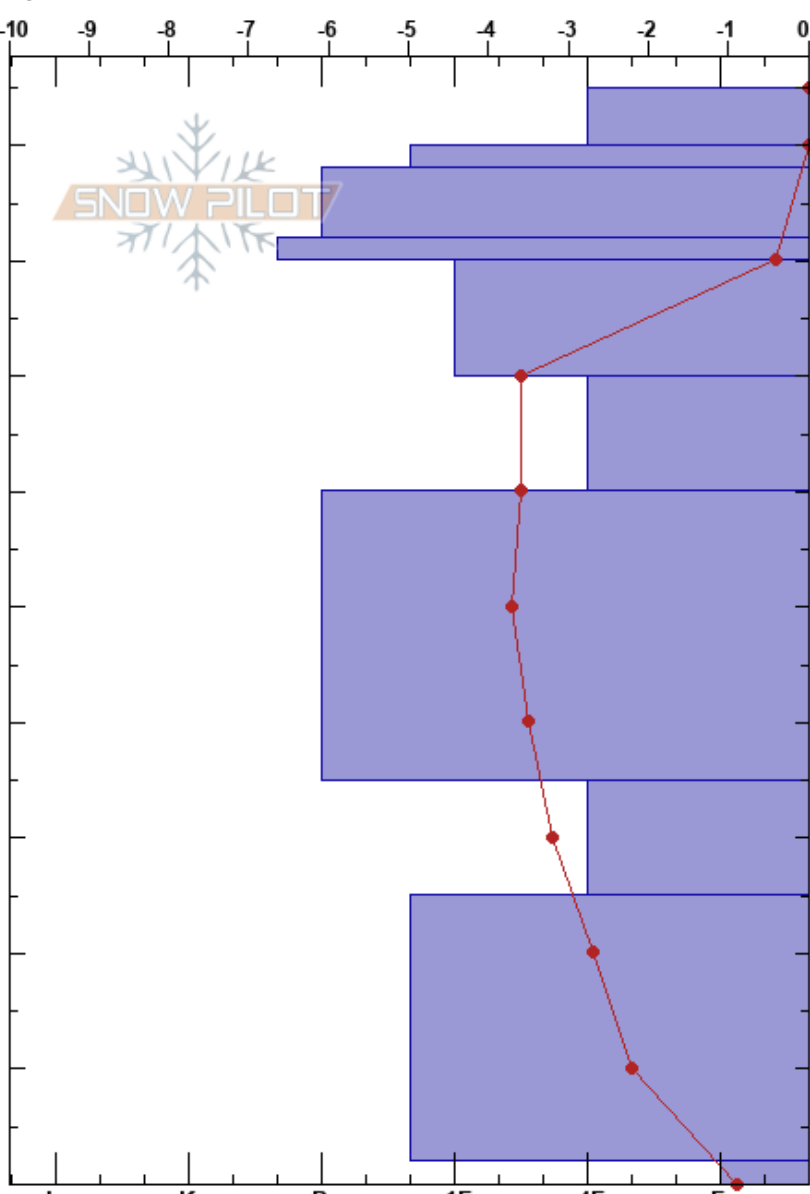

upper rodeo  
 Madison Range-N  
 MT  
 Elevation: 9500 ft  
 Aspect: 120°

yunce ueland  
 01/18/2017 - 1:00pm  
 Co-ord: 45.27250N, -111.44867W  
 Slope Angle: 37°  
 Wind Loading:

Stability: **HS:95**  
 Air Temperature: 3.8°C **PS: 5** 70-60cm: Problematic layer  
 Sky Cover: SCT  
 Precipitation: NO  
 Wind: Calm

Specifics: Pit dug in a Ski Area; Ski tracks on slope; We skied slope

Form	Crystal Size	Moisture	$\rho$ kg/m <sup>3</sup>	Stability tests & Layer comments
☐	1			
☐	0.5			
●	5			
☐	1			
☐	2			
				← ECTN24 @60cm ← CT9, Q2 @60cm ← CT16, Q1 @60cm
●	1			
☐	1.5			
				← CT21, Q1 @25cm
☐ (☐)	1.5-2			
☐	2			

Notes: Don't like this snowpack at all. alot could go wrong here.