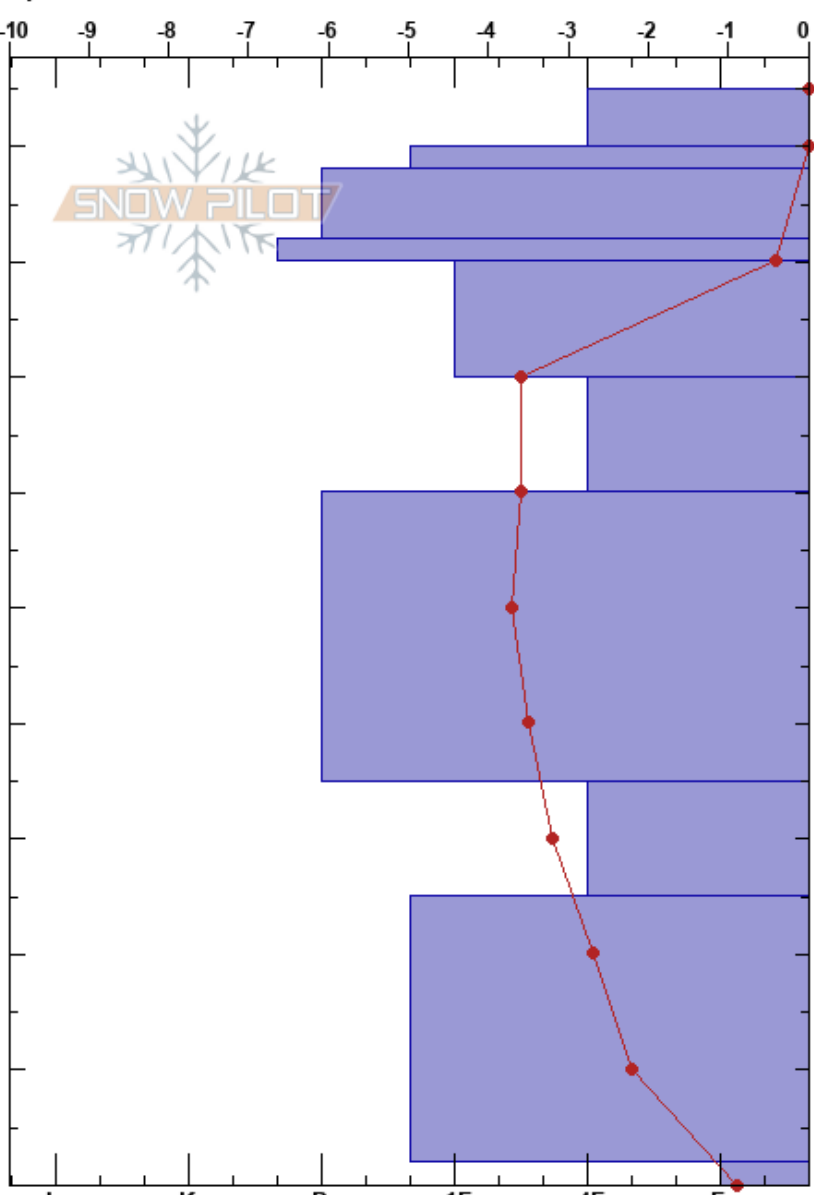

upper rodeo
 Madison Range-N
 MT
 Elevation: 9500 ft
 Aspect: 120°

yunce ueland
 01/18/2017 - 1:00pm
 Co-ord: 45.27250N, -111.44867W
 Slope Angle: 37°
 Wind Loading:

Stability: **HS:95**
 Air Temperature: 3.8°C **PS: 5** 70-60cm: Problematic layer
 Sky Cover: SCT
 Precipitation: NO
 Wind: Calm

Specifics: Pit dug in a Ski Area; Ski tracks on slope; We skied slope

Form	Crystal Size	Moisture	ρ kg/m ³	Stability tests & Layer comments
☐	1			
☐	0.5			
●	5			
☐	1			
☐	2			
				← ECTN24 @60cm ← CT9, Q2 @60cm ← CT16, Q1 @60cm
●	1			
☐	1.5			
				← CT21, Q1 @25cm
☐ (☐)	1.5-2			
☐	2			

Notes: Don't like this snowpack at all. alot could go wrong here.