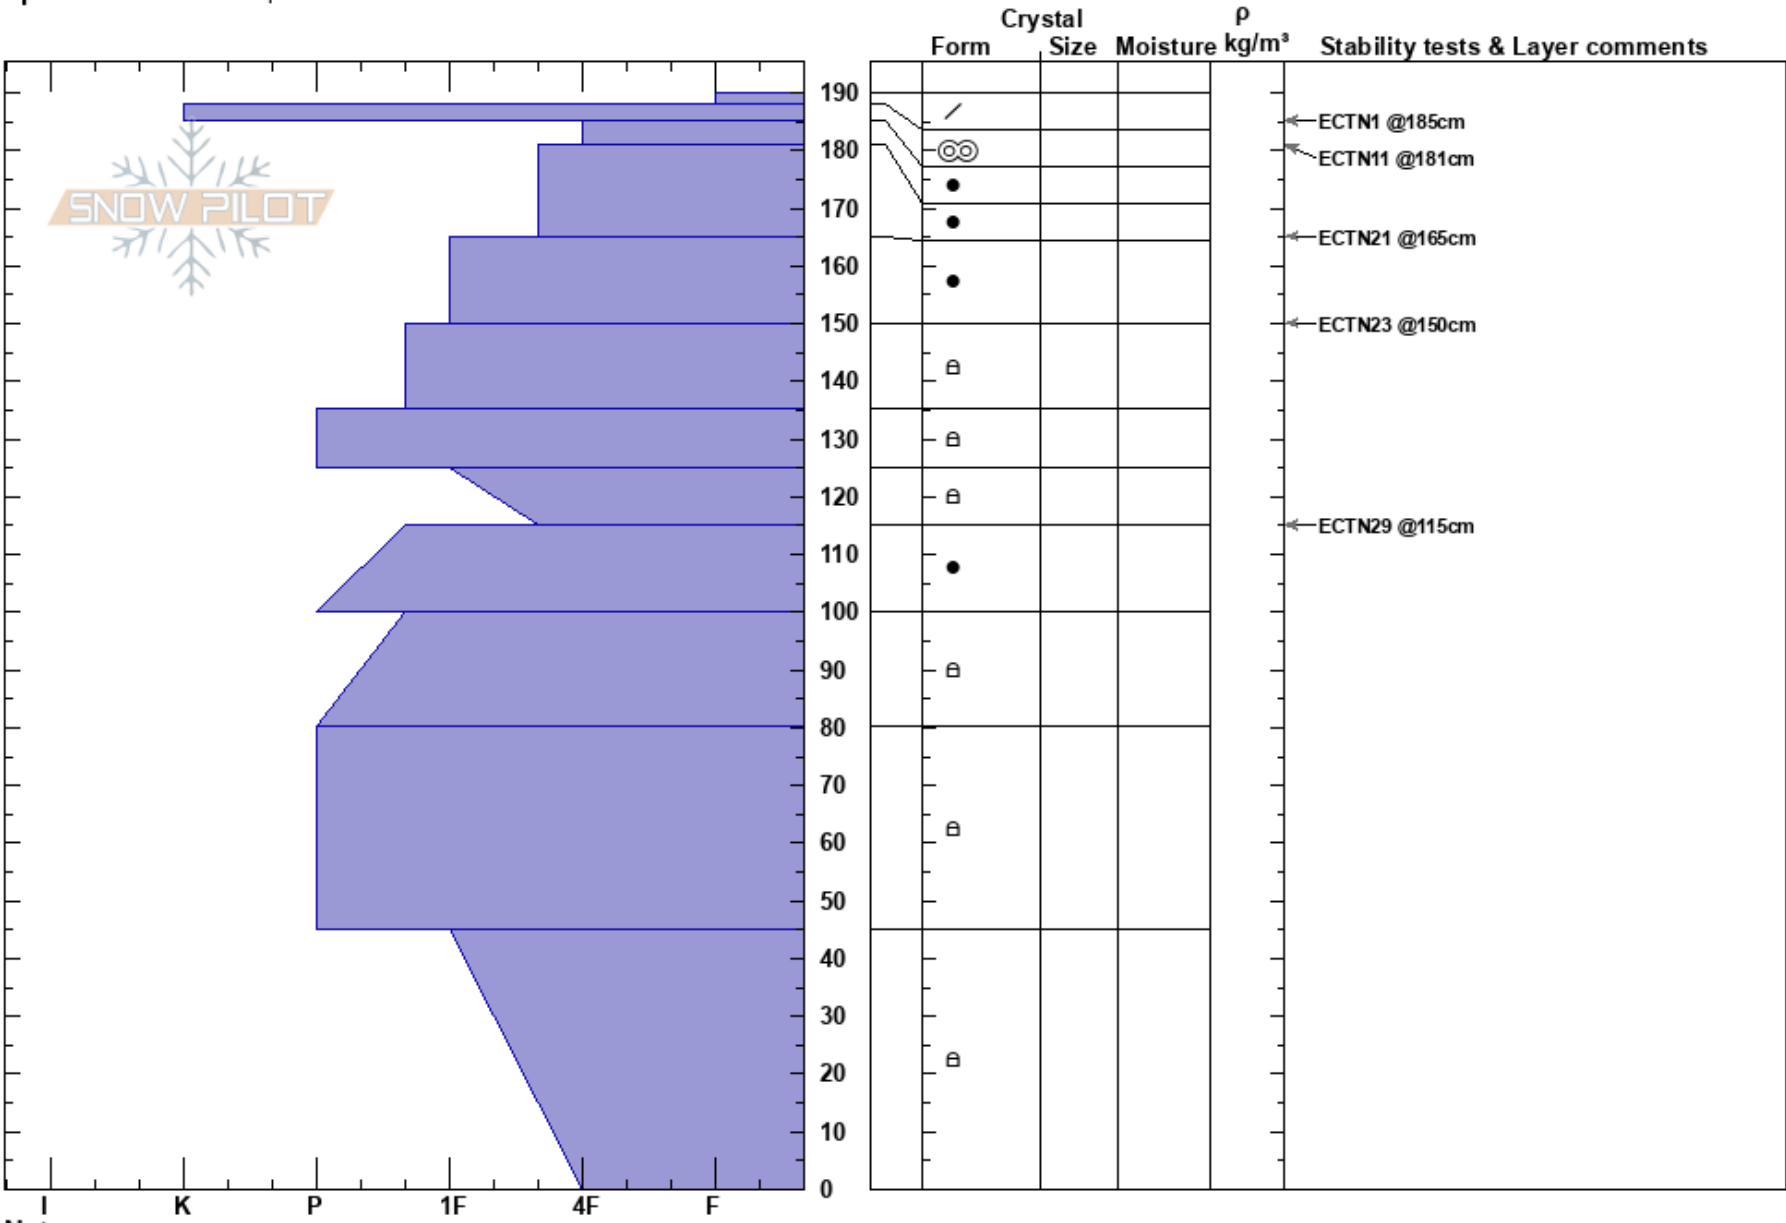

Bitterroot Divide
 Logan King
 03/11/2019 - 11:00am
 MT
 Co-ord: 46.60079N, -114.34757W
 Elevation: 7640 ft
 Slope Angle: 30°
 Aspect: 118°
 Wind Loading: no
 Specifics: We skied slope

Stability: Good HS: 190
 Air Temperature: 1°C PS: 6
 Sky Cover: CLR
 Precipitation: NO
 Wind: S Moderate

Layer Notes:

Notes: