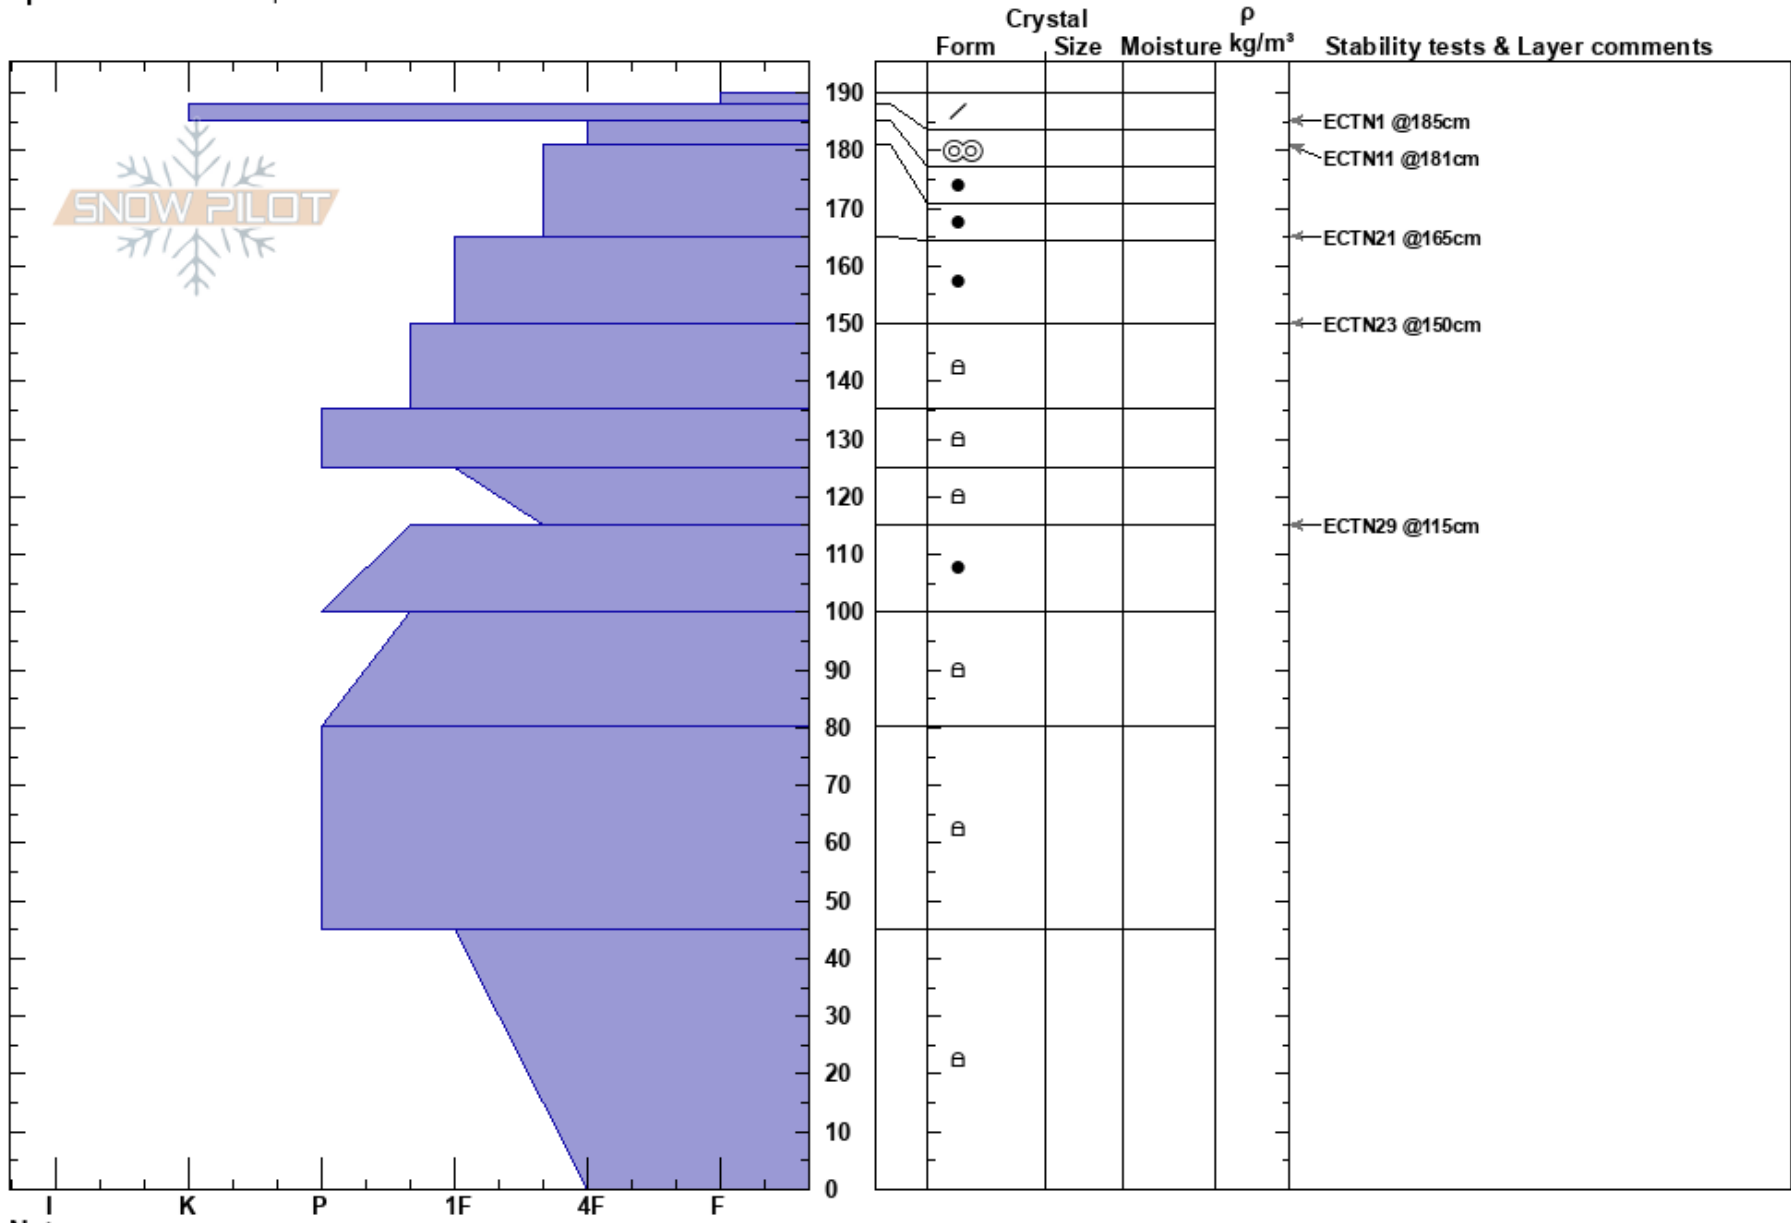

Bitterroot Divide  
 Logan King  
 03/11/2019 - 11:00am  
 Co-ord: 46.60079N, -114.34757W  
 Slope Angle: 30°  
 Wind Loading: no  
 Specifics: We skied slope

Stability: Good HS: 190  
 Air Temperature: 1°C PS: 6  
 Sky Cover: CLR  
 Precipitation: NO  
 Wind: S Moderate

Layer Notes:

SNOW PILOT

Notes: