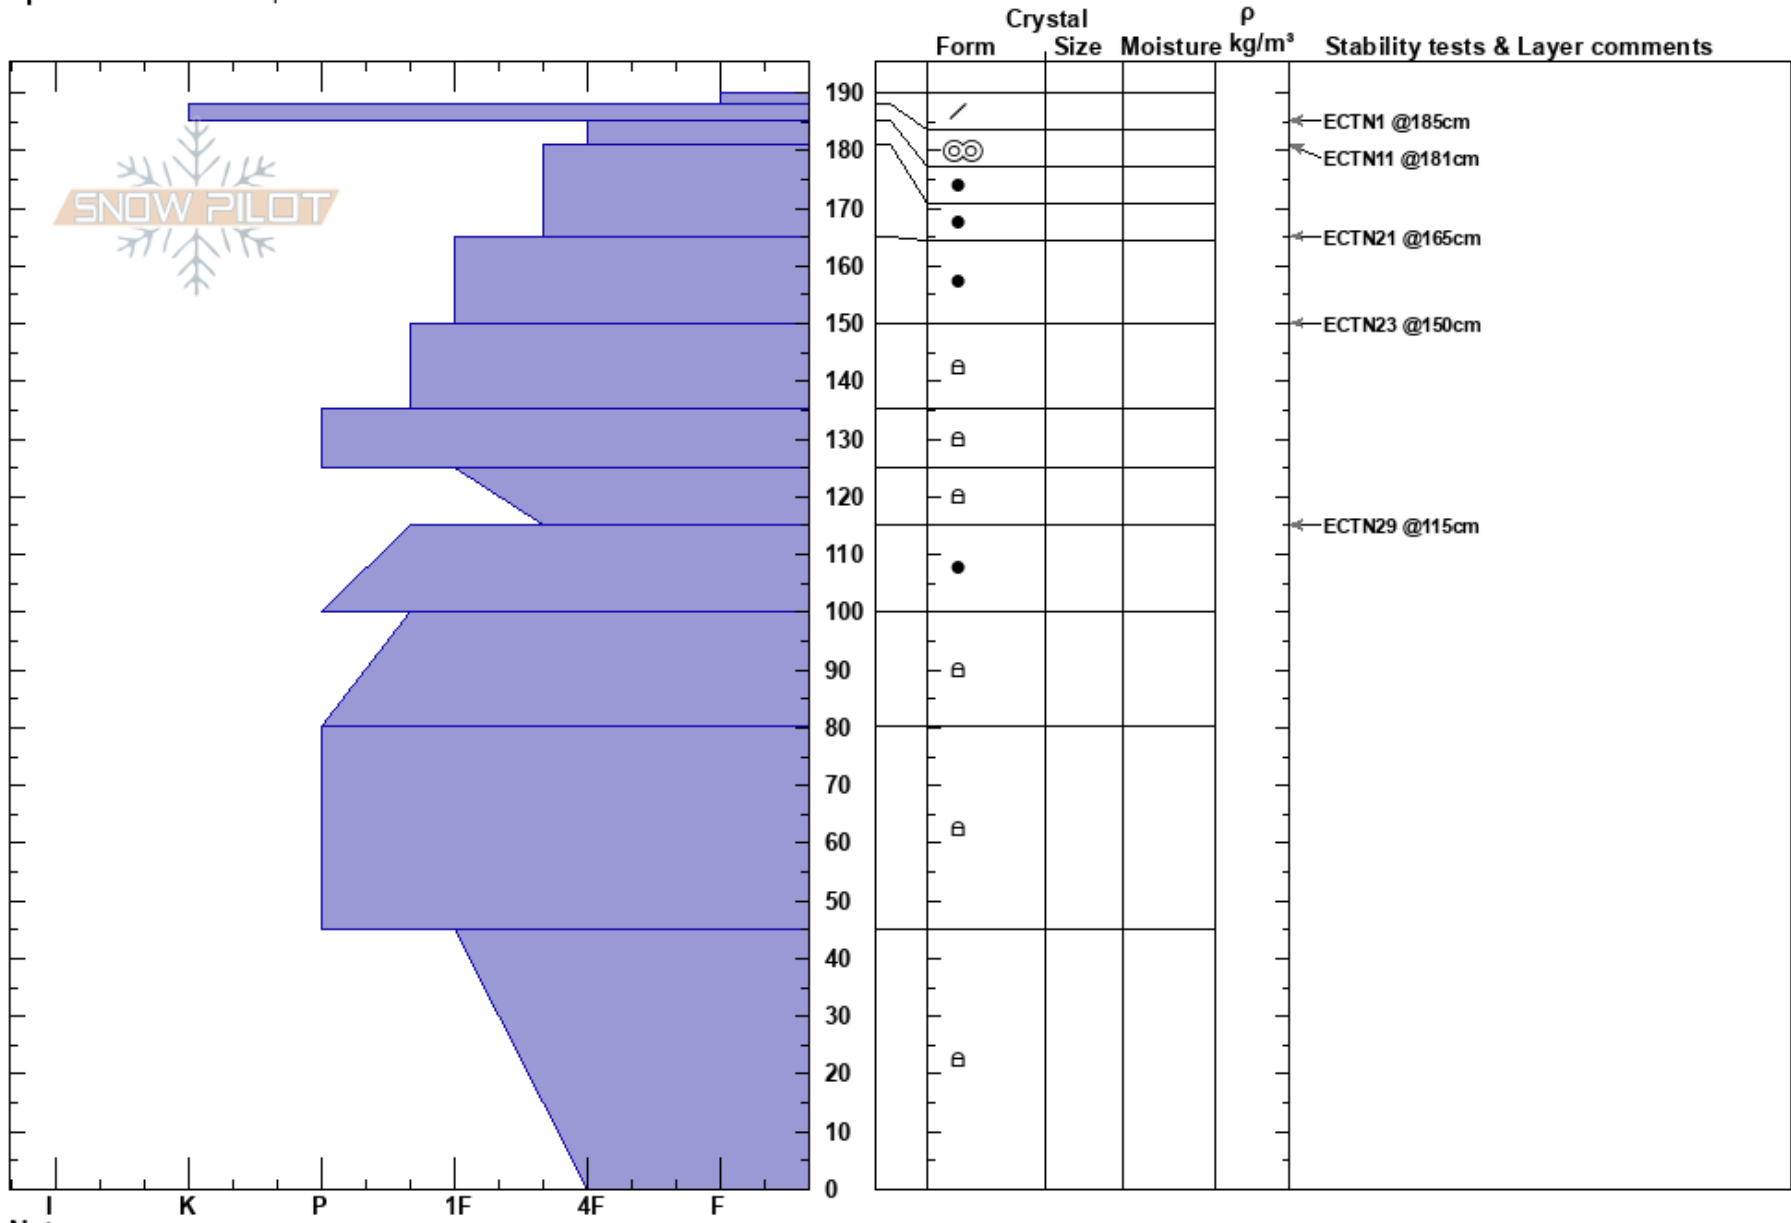

Bitterroot Divide
 Logan King
 Bitterroot
 MT
 Elevation: 7640 ft
 Aspect: 118°
 Specifics: We skied slope

03/11/2019 - 11:00am
 Co-ord: 46.60079N, -114.34757W
 Slope Angle: 30°
 Wind Loading: no

Stability: Good HS: 190
 Air Temperature: 1°C PS: 6
 Sky Cover: CLR
 Precipitation: NO
 Wind: S Moderate

Layer Notes:

SNOW PILOT

Notes: