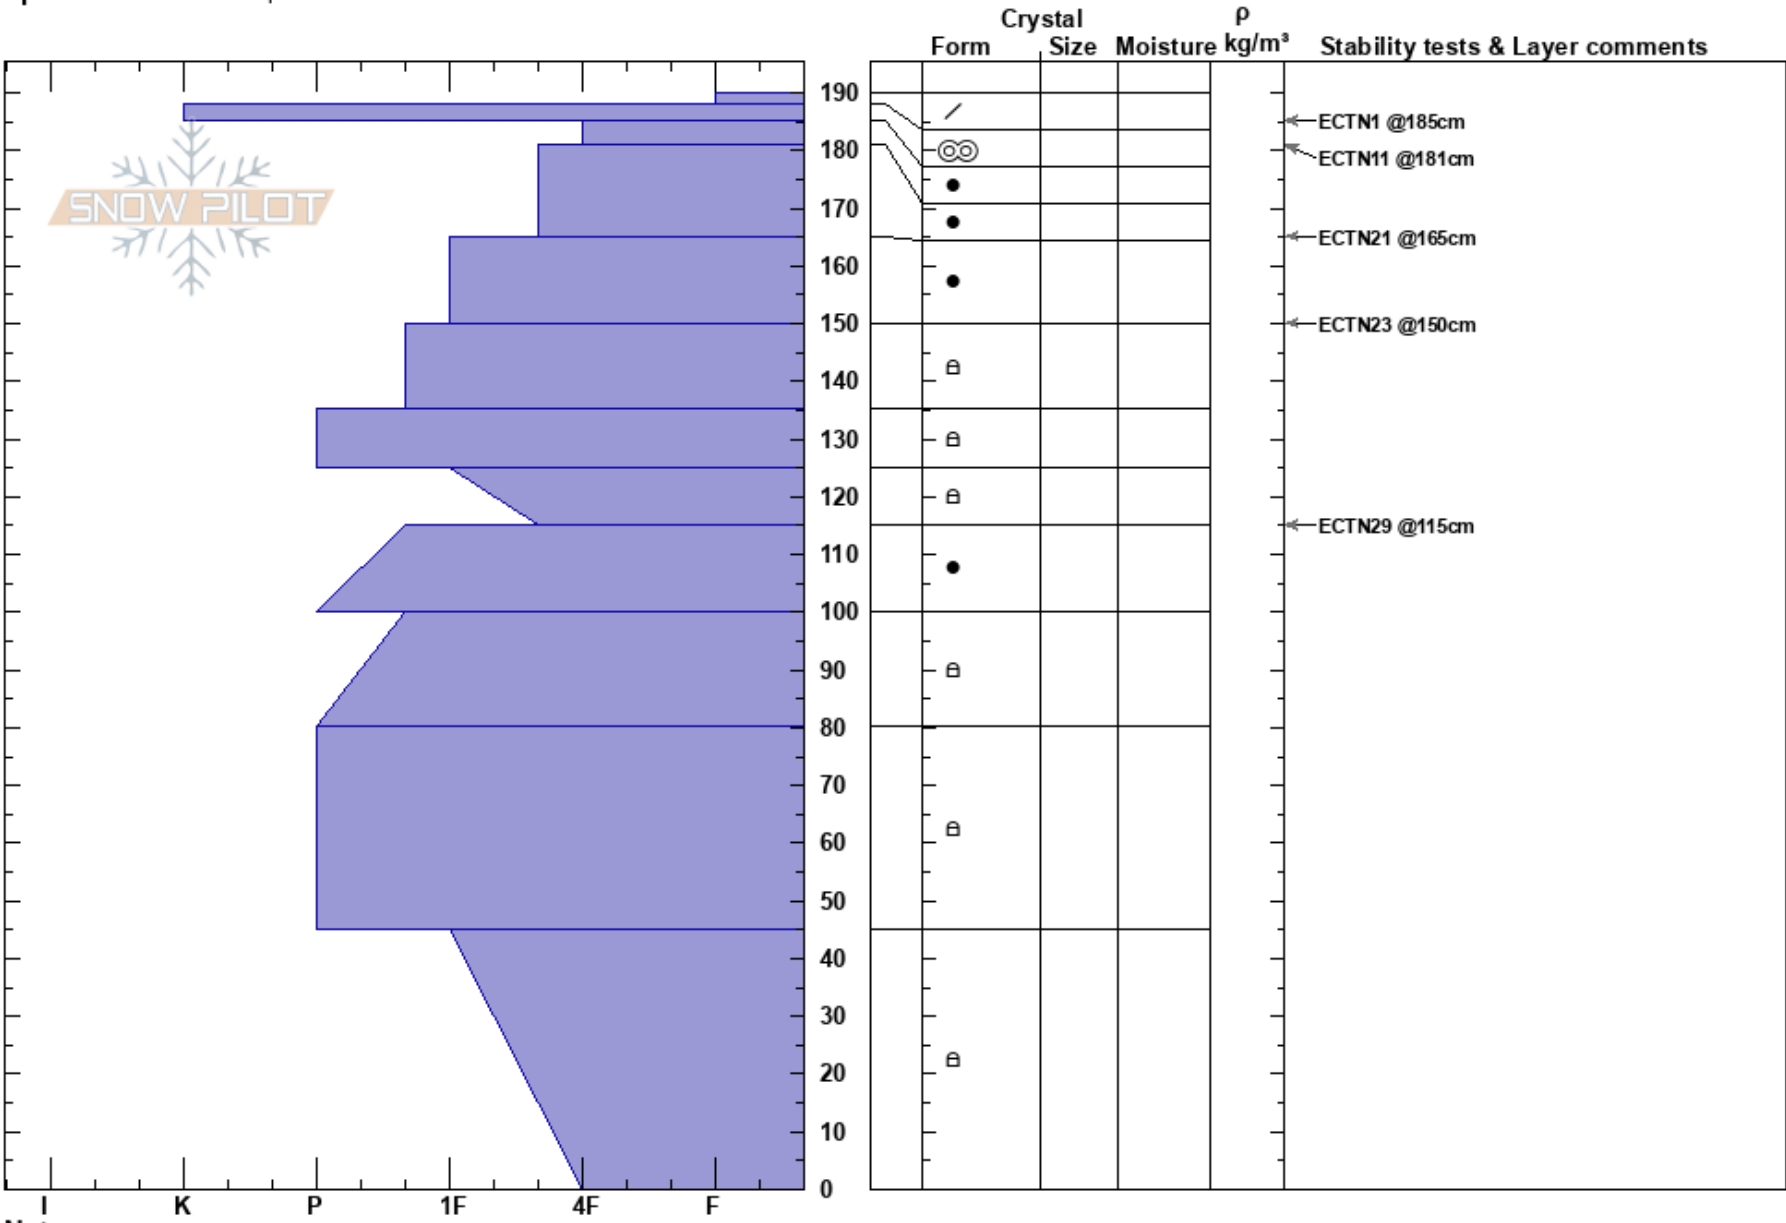

Bitterroot Divide
 Logan King
 03/11/2019 - 11:00am
 Co-ord: 46.60079N, -114.34757W
 Slope Angle: 30°
 Wind Loading: no
 Specifics: We skied slope

Stability: Good HS: 190
 Air Temperature: 1°C PS: 6
 Sky Cover: CLR
 Precipitation: NO
 Wind: S Moderate

Layer Notes:

Notes: