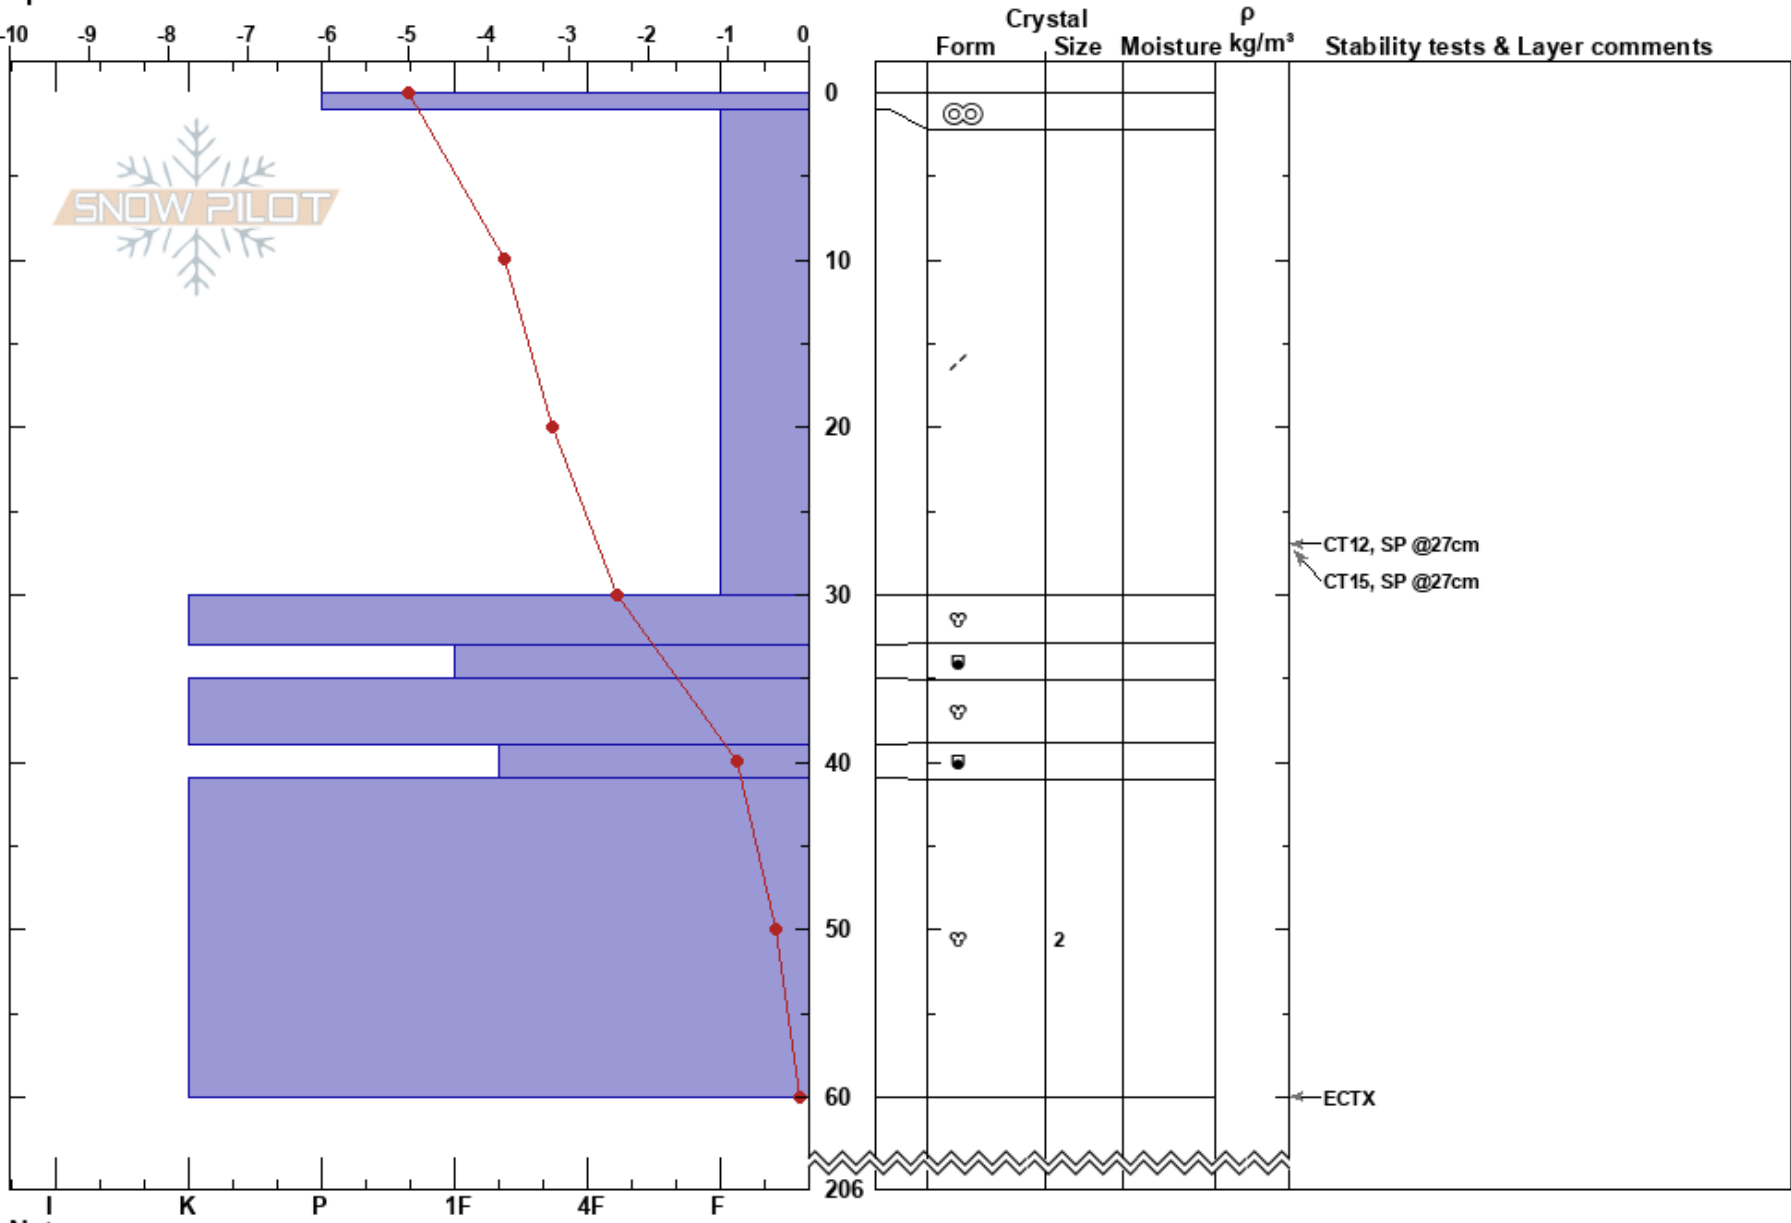

Skalafjall
 Norðanverðir Vestfirðir
 Iceland
 Elevation: 600 m
 Aspect: 180°
 Specifics:

Jóhann Hannibalsson
 30/01/2017 - 13:00
 Co-ord: 66.11421N, -23.32054W
 Slope Angle: 25°
 Wind Loading:

Stability: **HS:206** **Layer Notes:**
 Air Temperature: **PF: 25** 33-35cm: Problematic layer
 Sky Cover: FEW
 Precipitation: NO
 Wind: S Light Breeze